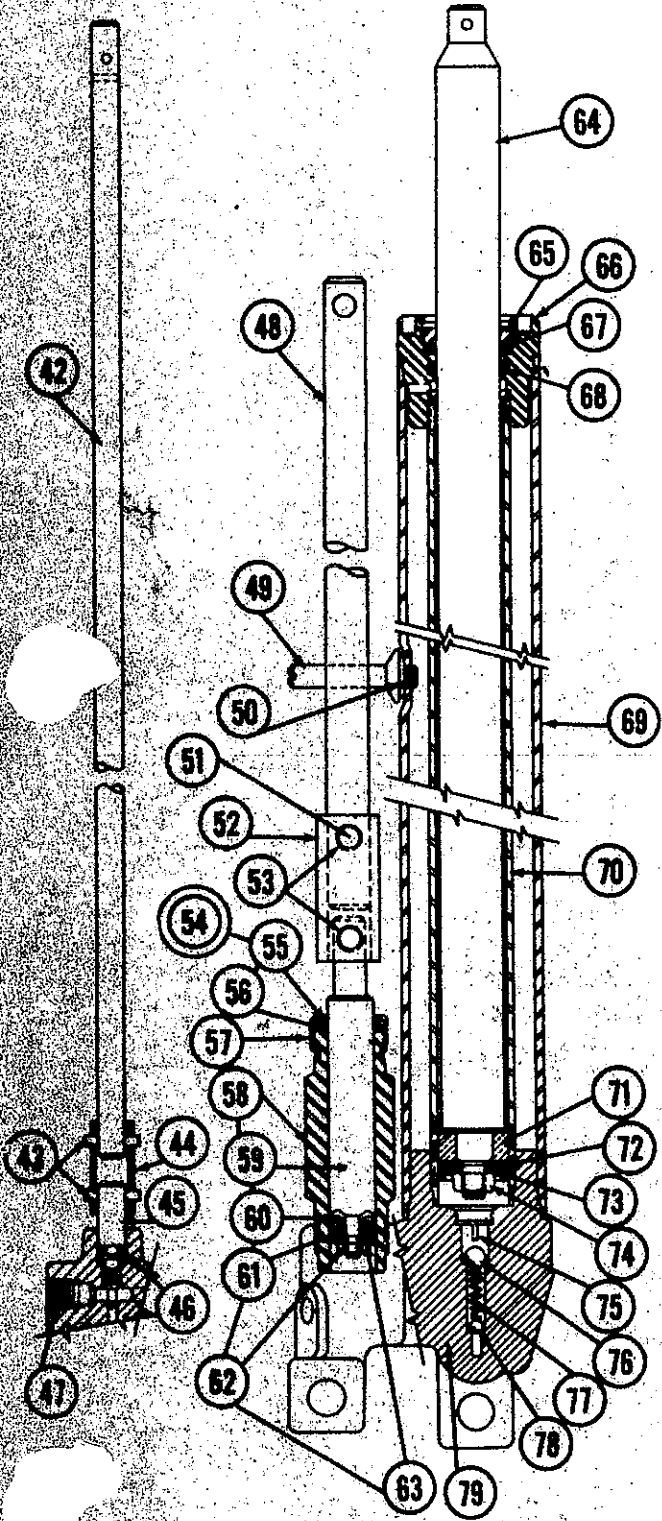

Order by Part Number, NOT by Code Number.
See Back Page for Complete Numerical Listing.

Code No.	Part Number	Description
25	217621	Axle - Rear Wheels
26	211929	Rear Wheel
27	219970	Spacer - Rear Wheel
28	204324	Washer - Rear Wheel
29	217890	Caster & Bracket Assy.
30	204271	Washer - Caster Spring.
31	217889	Spring Pin
32	217888	Spring - Caster Bracket
33	218989	Rollpin - Release Lever
34	219940	Pump Lever
35	220300	Pin - Lever to Link
36	220018	Retainer Ring
37	219960	Rollpin - Crosshead
38	220971	Groove-Pin - Pump Lever
39	219965	Guide-Plate - Unit

Order by Part Number, NOT by Code Number
See Back Page for Complete Numerical Listings

Model 99-F

by Part Number, NOT by Code Number

Code No.	Part Number	Description
42	219959	Release Rod
43	217649	Rollpin - Release Rod
44	217641	Connector-Release Rod
45	217439	Release Stem
46	See Note 1	"O" Ring
47	See Note 1	1/8 Pipe Plug
48	219958	Pump Link
49	218195	Filler Screw
50	200003	Gasket - Filler Screw
51	219961	Pin - Pump Link Connector
52	217783	Connector - Pump Link
53	211433	Snap Ring - Link Pin
54	218536	Pump Assy. - Complete
55	See Note 1	Back-Up Washer
56	See Note 1	"O" Ring
57	218535	Pump Cap
58	218541	Cylinder
59	218534	Piston
60	See Note 1	"V" Packings (3)
61	See Note 1	Spreader
62	212170	Nut
63	218544	Washer
64	219957	Ram
65	WH5331	Gland Nut - Ram
66	218364	Tank Nut
67	See Note 1	Packing Ring
68	See Note 1	Seal Ring
69	218107	Oil Tank
70	217645	Cylinder
71	218366	Heel Plate
72	See Note 1	Cup Leather
73	204218	Washer
74	203261	Nut
75	See Note 1	Retainer Clip
76	See Note 1	Valve Ball (5/16" Dia.)
77	See Note 1	Spacer Spring
78	See Note 1	Valve Ball (3/16" Dia.)
79	217614	Base