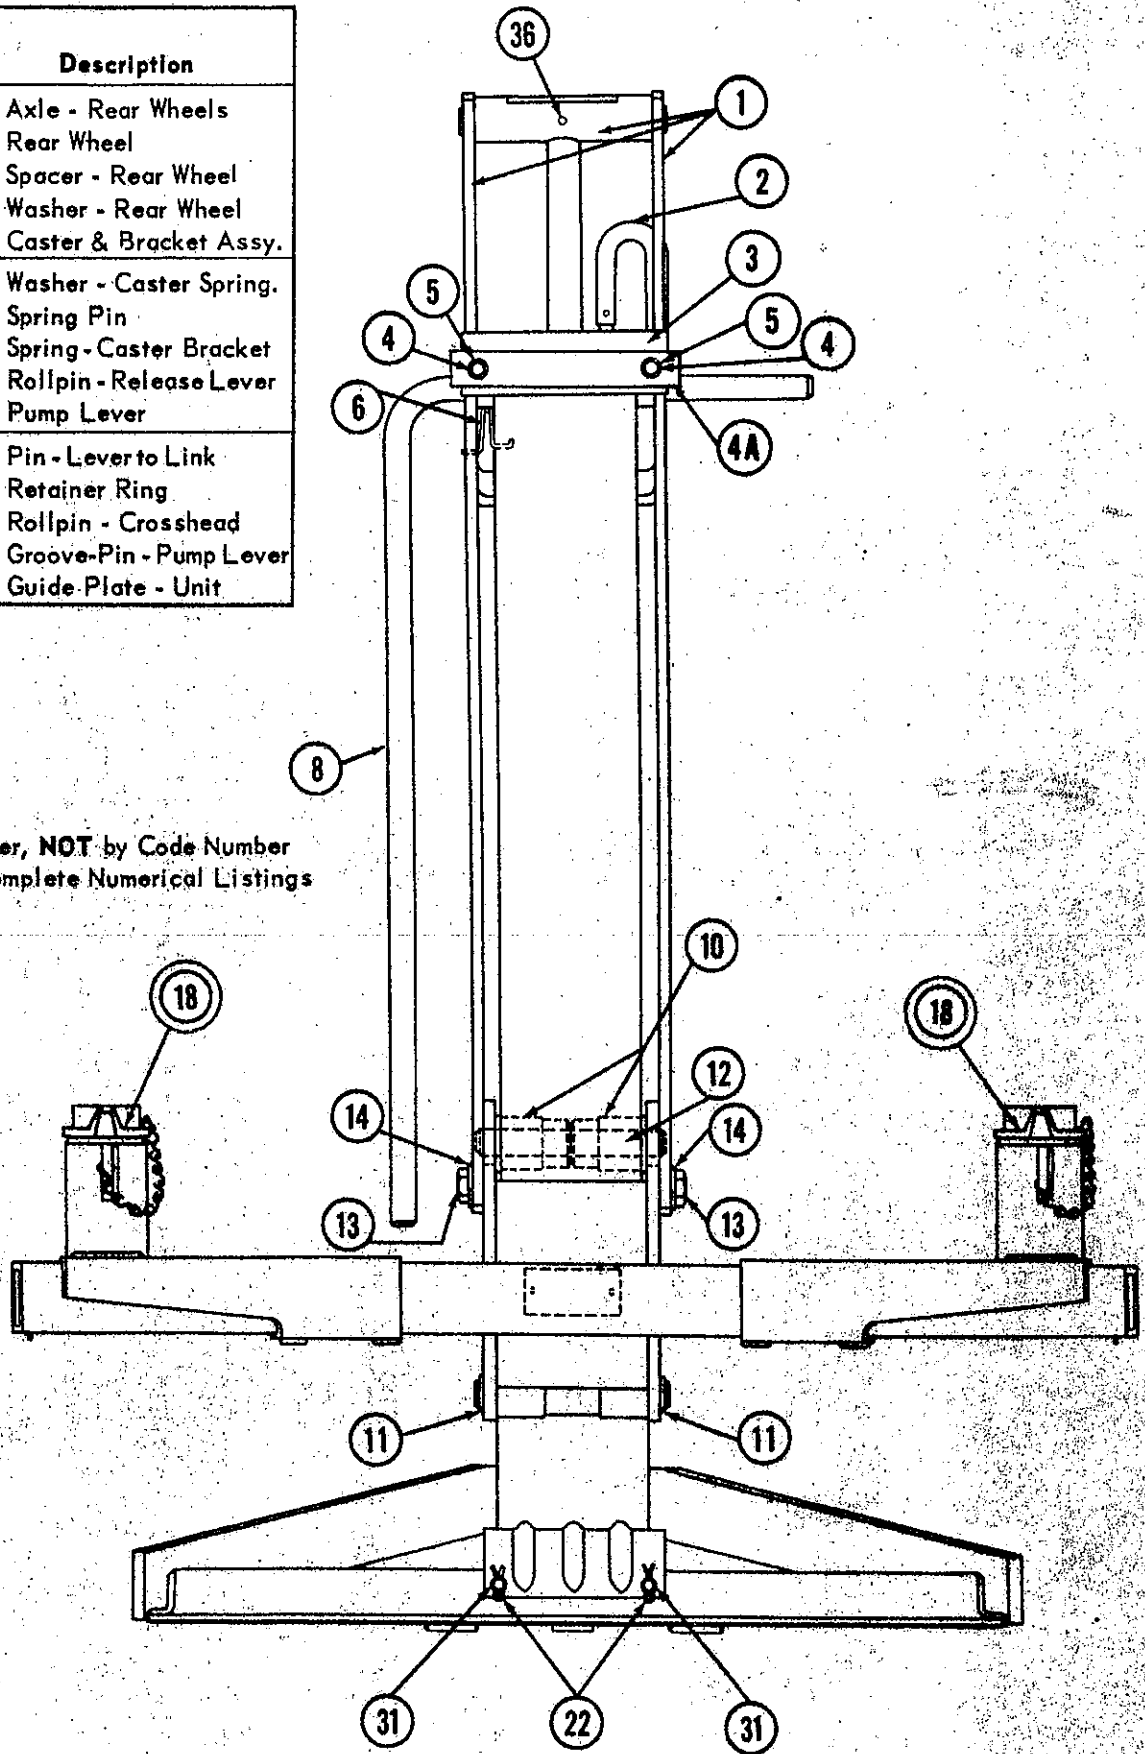

Code No.	Part Number	Description
25	217621	Axle - Rear Wheels
26	211929	Rear Wheel
27	219970	Spacer - Rear Wheel
28	204324	Washer - Rear Wheel
29	217890	Caster & Bracket Assy.
30	204271	Washer - Caster Spring.
31	217889	Spring Pin
32	217888	Spring - Caster Bracket
33	218989	Rollpin - Release Lever
34	219940	Pump Lever
35	220300	Pin - Lever to Link
36	220018	Retainer Ring
37	219960	Rollpin - Crosshead
38	220971	Groove-Pin - Pump Lever
39	219965	Guide-Plate - Unit

Order by Part Number, NOT by Code Number
See Back Page for Complete Numerical Listings