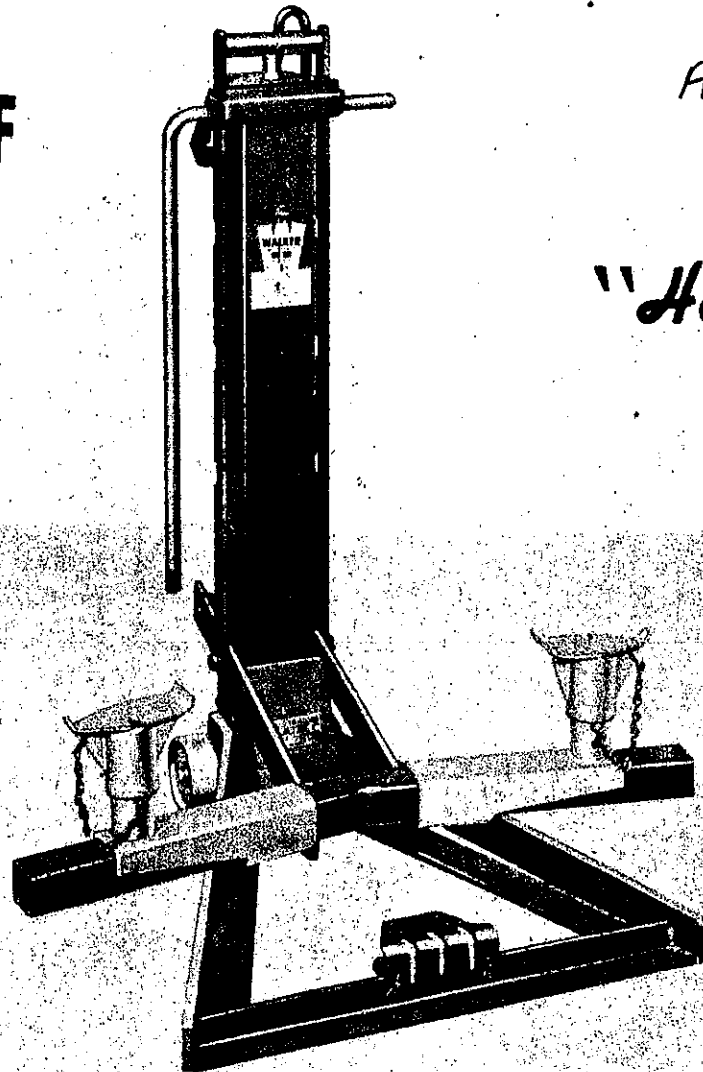

WALKER SERVICE DIVISION

JACK PARTS MANUAL

Do Not Give Away

MODEL 99

Series F

99F

AJAX "77" F

"Handy Boy"

Order by Part Number, NOT by Code Number.
See Back Page for Complete Numerical Listing.

Code No.	Part Number	Description
25	217621	Axle - Rear Wheels
26	211929	Rear Wheel
27	219970	Spacer - Rear Wheel
28	204324	Washer - Rear Wheel
29	217890	Caster & Bracket Assy.
30	204271	Washer - Caster Spring.
31	217889	Spring Pin
32	217888	Spring - Caster Bracket
33	218989	Rollpin - Release Lever
34	219940	Pump Lever
35	220300	Pin - Lever to Link
36	220018	Retainer Ring
37	219960	Rollpin - Crosshead
38	220971	Groove-Pin - Pump Lever
39	219965	Guide-Plate - Unit