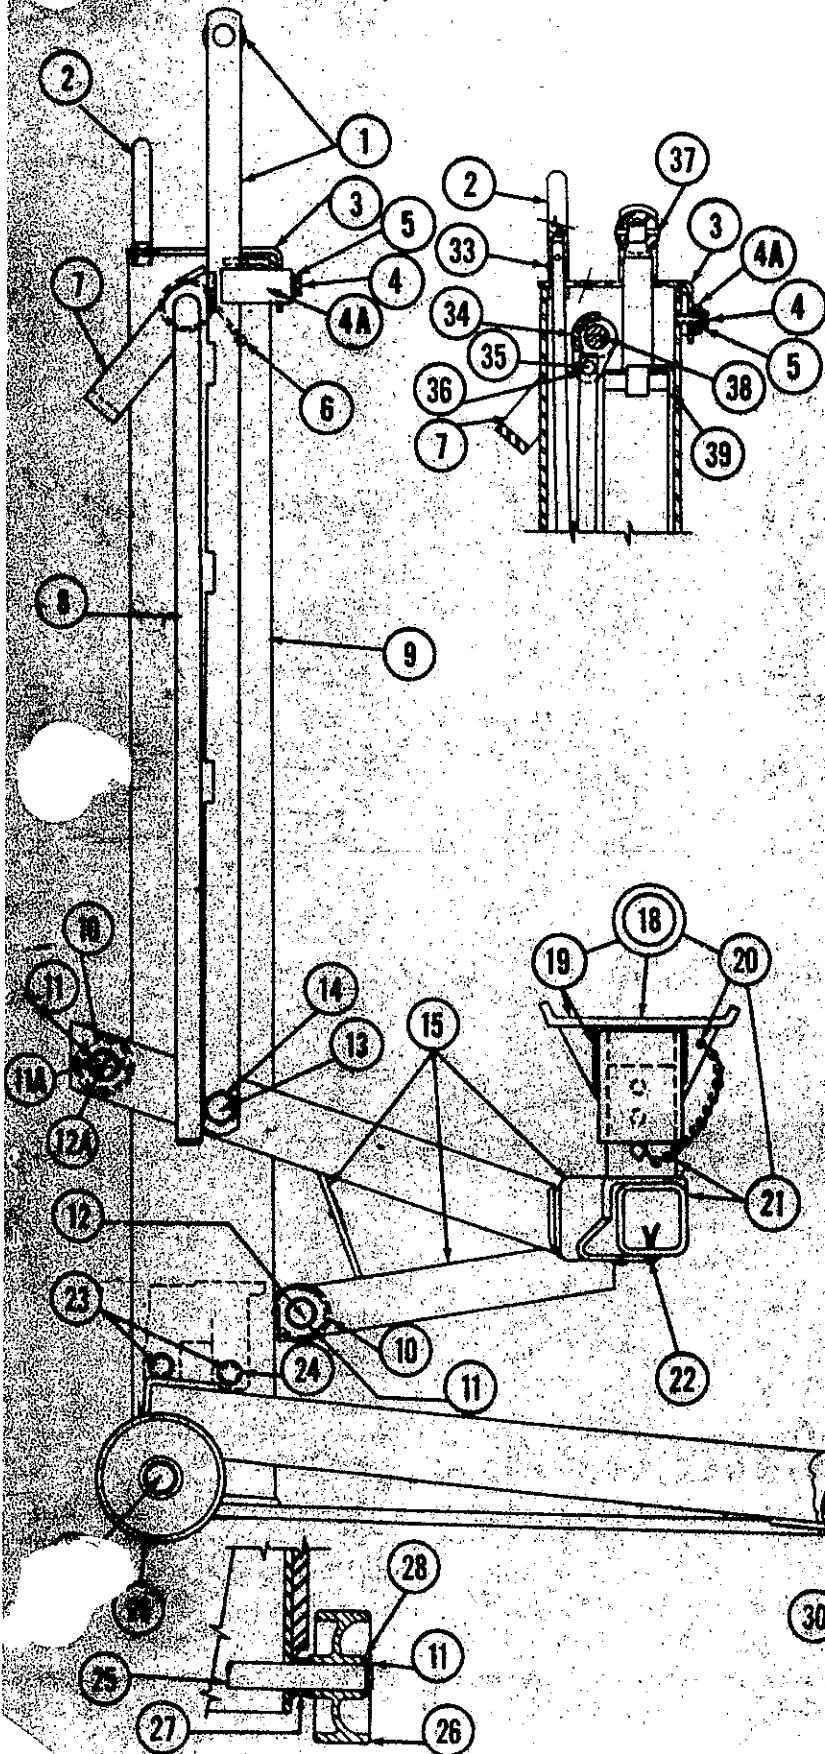

Code No.	Part Number	Description
1	219968	Cross Head & Link Assy.
2	219954	Release Lever
3	219952	Top Cover
4	213639	Screw - Top Cover
4A	220839	Link - Guide Bar
5	201771	Lockwasher - Top Cover
6	219955	Spring - Safety Dog
7	219953	Safety Dog
8	219956	Pump Handle
9	219971	Column & Base Assy.
10	219950	Rollers
11	210683	Retaining Ring - Axles
11A	220812	Roll Pin
12	221369	Front - Roller Axle
12A	222007	Rear - Roller Axle
13	218279	Cap Screw - Tension Link
14	201105	Lock Washer
15	219967	Beam Assy.
18	221223	Lifting Saddle Assy.
19	221197	Lifting Saddle
20	222166	Chain & Pin Assy.
21	220875	Bracket & Post Assy.
22	204444	Cotter Pin
23	219962	Support Pin - Unit
24	211436	Retainer Ring

Order by Part Number, NOT by Code Number.
See Back Page for Complete Numerical Listing.