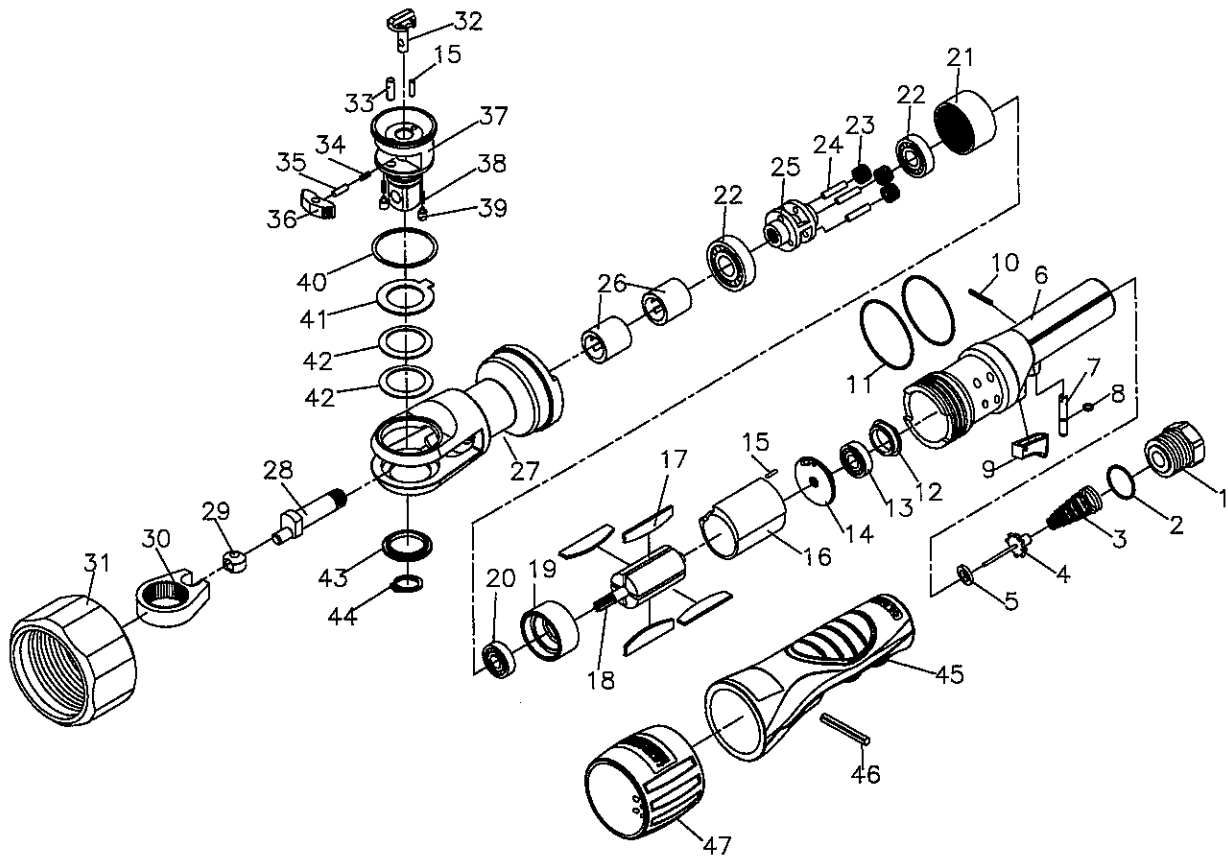

PARTS BREAKDOWN

66128

Ref. #	Item #	DESCRIPTION	QTY
1	RS8000BP01UP	AIR INLET	1
2	RS281402	O-RING	1
3	RS501803	SPRING	1
4	RS501804	THROTTLE VALVE	1
5	RS501805	THROTTLE SEAT	1
6	RS8000BP06	HOUSING	1
7	RS8000BP07	THROTTLE PIN	1
8	RS281407	O-RING	1
9	RS112709	TRIGGER	1
10	RS8000BP10	ROLL PIN	1
11	RS8000BP11	O-RING	2
12	RS8000BP12	PLUG	1
13	RS108A12	BALL BEARING	1
14	RS8000BP14	REAR END PLATE	1
15	RS8000BP15	ROLL PIN	2
16	RS8000BP16	CYLINDER	1
17	RS8000BP17	ROTOR BLADE	4
18	RS8000BP18	ROTOR	1
19	RS8000BP19	FRONT END PLATE	1
20	RS10920	BALL BEARING	1
21	RS8000BP21	INTERNAL GEAR	1
22	RS8000BP22	BALL BEARING	2
23	RS8000BP23	BEVEL GEAR	3
24	RS8000BP24	PIN	3

Ref. #	Item #	DESCRIPTION	QTY
25	RS8000BP25	PLANET CARRIER	1
26	RS281428	NEEDLE BEARING	2
27	RS8000BP27	RATCHET HOUSING	1
28	RS8000BP28	CRANK SHAFT	1
29	RS8000BP29	DRIVE BUSHING	1
30	RS8000BP30	RATCHET YOKE	1
31	RS112731	CLAMP NUT	1
32	*	REVERSE BUTTON	1
33	*	PIN	1
34	*	SPRING	1
35	*	PIN	1
36	*	RATCHET PAWL	1
37	*	ANVIL(1/2")	1
38	*	SPRING	2
39	*	PIN	2
40	*	WASHER	1
41	*	WASHER	1
42	*	BELLEVILLE WASHER	2
43	*	THRUST WASHER	1
44	*	RETAINER RING	1
45	RS112745UP	COMFORT GRIP	1
46	RS8000BP46	ROLL PIN	1
47	RS112747UP	MUFFLER	1