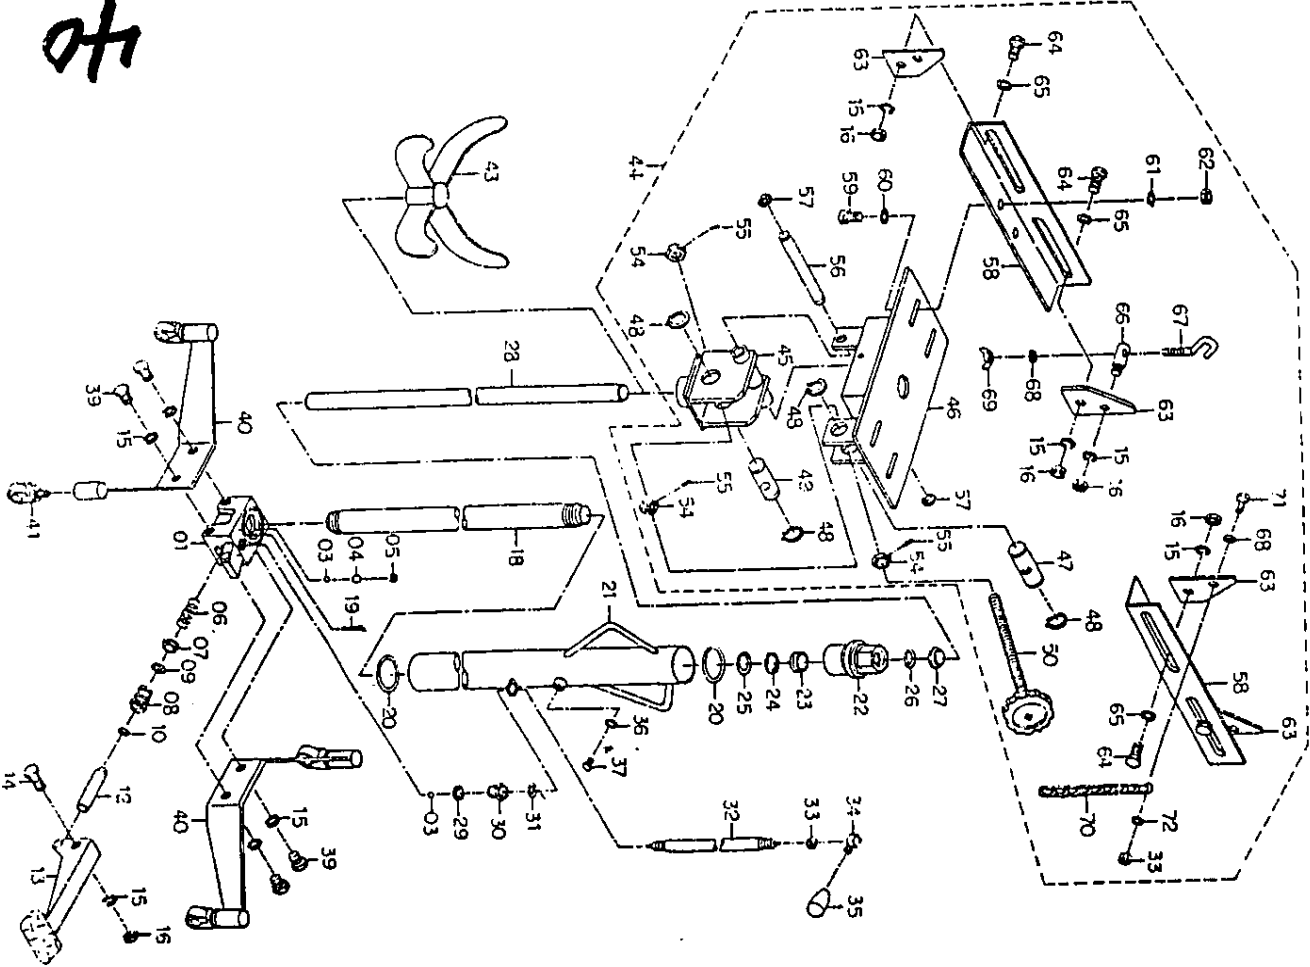

40

500KGS TRANSMISSION JACK

809

EQ 809.

PART'S LIST

PJA-809

PARTS NO	DESCRIPTION	Q'TY
01	BASE	1
03	BALL $\phi 1/4"$	2
04	BALL $\phi 3/8"$	1
05	SNAP RING C.	1
06	SPRING	1
07	SEAL	1
08	PUMP CYLINDER	1
09	O-RING	1
10	O-RING	1
12	PUMP PISTON	1
13	PEDAL, PUMP PISTON	1
14	BOLT M10x60	1
15	SPRING WASHER	10
16	NUT M10	6
18	CYLINDER	1
19	FILTER	1
20	O-RING	2
21	RESERVOIR	1
22	TOP NUT	1
23	SEAL	1
24	WASHER	1
25	O-RING	1
26	O-RING	1
27	DUST SEAL	1
28	RAM	1
29	WASHER	1
30	BODY, RELEASE VALVE	1
31	O-RING	1
32	RELEASE ROD	1
33	NUT M8	2
34	BINDER BOLT	1
35	GRIPPER	1

PARTS NO	DESCRIPTION
36	SEAL
37	AIR VENT VALVE
39	BOLT M10x25
40	LEG
41	CASTER ASS'Y
43	SADDLE "A" ASS'Y
44	SUPPORT SADDLE BASE
45	SADDLE
46	STATIONARY ROD
47	SNAP-RING C.
48	STATIONARY ROD
49	ADJUSTABLE SCREW ASS'Y
50	ASS'Y
53	NUT
54	SCREW SET
55	CONNECTING ROD
56	SNAP-RING E.
57	ANGLE PLATE
58	BOLT M12x35
59	WASHER
60	SPRING WASHER
61	NUT M12
62	STATIONARY PLATE
63	BOLT M10x30
65	WASHER
66	HOOK PIN
67	HOOK SCREW
68	WASHER
69	WING NUT
70	BOLT M8x25
71	CHAIN
71	SPRING WASHER

SP809 Pk Repair Kit