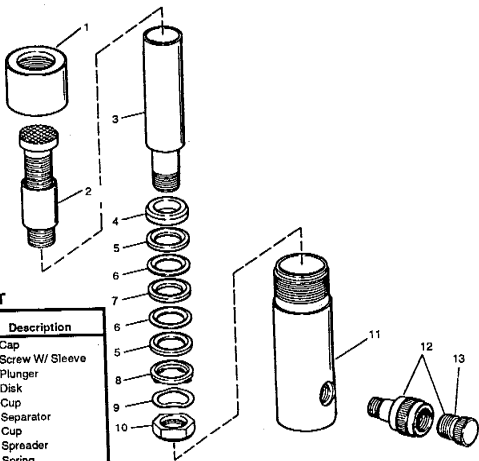

Snap-on®

REPAIR PARTS LIST

3" STROKE-2 TON SHORT RAM MODEL YA706-A

PARTS LIST

Item no.	Part no.	Qty.	Description
1	SR618200	1	Cap
2	BR618901	1	Screw W/ Sleeve
3	BR618040	1	Plunger
4	BR325710	1	Disk
▼5	BR325410	2	Cup
▼6	BR325316	2	Separator
▼7	BB178410	1	Cup
8	BR325430	1	Spreader
9	BR325280	1	Spring
10	BR325350	1	Nut
11	AB121005	1	Base
12	YA546-23	1	Coupler (Ram Half)
13	CF783020	1	Cover
*	YA546-24	1	Coupler (Hose End)
*	YA540-22	1	Hose (Less Coupler)
*	YA767	1	Special Oil
*	246030	1	Name Plate

▼For Economical Maintenance Order Repair Kit B965141X0.
Items included in Kit are Marked with (▼).

* Not Shown

RAM ASSEMBLY

USE ONLY QUALITY JACK OIL AND
GENUINE FACTORY PARTS.
USE OF OTHER HYDRAULIC FLUIDS OR
NON-GENUINE PARTS VOIDS WARRANTY.
NEVER USE BRAKE FLUID.