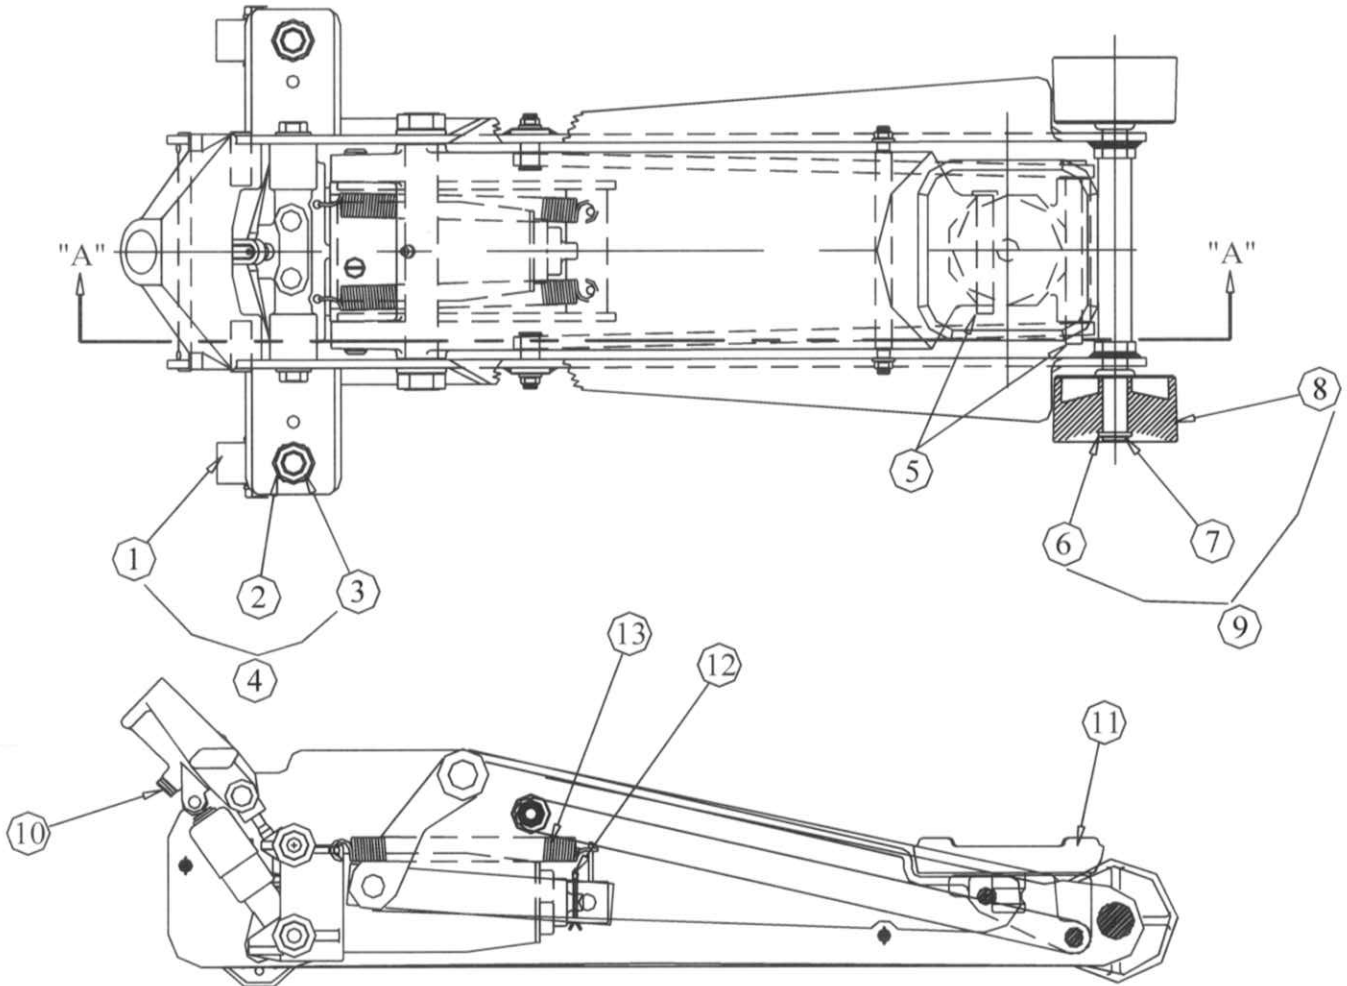

YA700A Frame

"SECTION A-A"

ITEM #	PART #	QTY.	DESCRIPTION
1.	△ 231583	2	CASTER, 2.5" x 1.25"
2.	△ 092-013-000	2	WASHER, LOCK 3/4"
3.	△ 219451	2	NUT, 3/4"-10 HEX
4.	231584	2	CASTER ASSEMBLY (INCLUDES ITEM #1-3)
5.	201801	2	RETAINING RING
6.	△ 214557	2	RETAINING RING
7.	△ 204324	2	WASHER, FLAT 3/4"
8.	△ 234678	2	WHEEL, 3.75" x 2"
9.	234677	2	FRONT WHEEL ASSY. (INCLUDES ITEM # 6-8)
10.	237-001-157	1	HEX HEAD BOLT 3/8"-24 x 3/4"
11.	239304	1	SADDLE
12.	221408	1	COTTER PIN, 1/8"
13.	243618	2	RETURN SPRING

△ ONLY AVAILABLE IN ASSEMBLY

YA700A Hydraulic Unit

ITEM #	PART #	QTY	DESCRIPTION
14. Δ	243626	1	PUMP PISTON
15. Δ	201802 *	1	RETAINING RING
16. Δ	243628	1	PUMP SLEEVE
17. Δ	226348	1	SPRING
18. Δ	243627	1	PUMP CYLINDER
19. Δ	201828 *	3	PACKING
20. Δ	204233	1	WASHER, FLAT
21. Δ	224725	1	NUT, #10-32 HEX
22.	234948	1	PUMP ASSY (INCLUDES 14-21)
23.	230301 *	1	HEEL PLATE
24.	221318 *	1	SCREEN
25.	221748 *	1	QUAD RING
26.	200003 *	1	GASKET
27.	231638	1	VENT PLUG
28.	228256 *	1	"U"-CUP
29.	218043 *	1	RELEASE VALVE
30.	233917 *	1	SPRING, PLASTIC

Δ ONLY AVAILABLE IN ASSEMBLY

ITEM #	PART #	QTY	DESCRIPTION
31.	216143 *	1	O-RING, GLAND
32.	248731	1	UNIVERSAL ASSEMBLY
33.	203196 *	1	BALL, 5/32"
34.	203198 *	1	BALL, 7/32"
35.	203201 *	1	BALL, 5/16"
36.	204842 *	1	GASKET
37.	201733 *	2	PLUG
38.	234957	1	HANDLE
39.	234949	1	COMPLETE HYD. UNIT