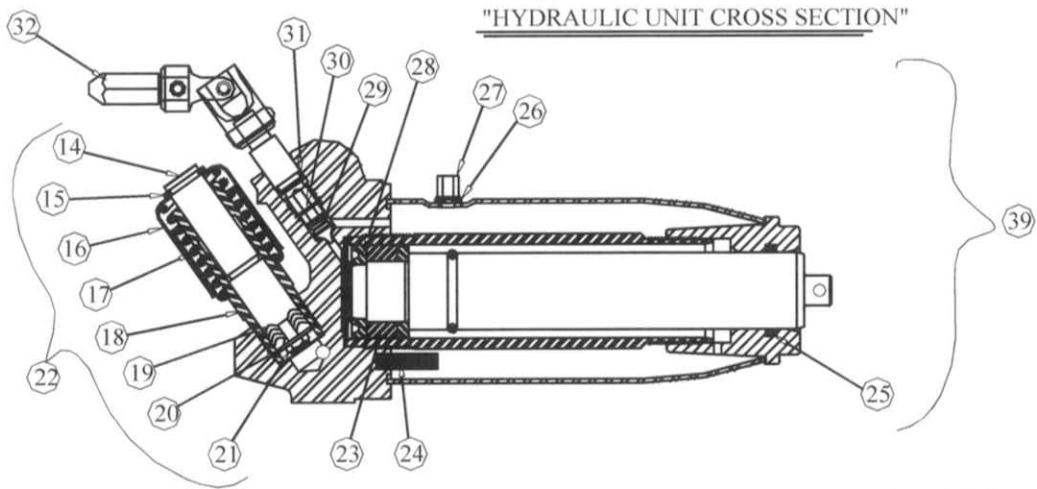

YA700A Frame

"SECTION A-A"

ITEM #	PART #	QTY.	DESCRIPTION
1.	△ 231583	2	CASTER, 2.5" x 1.25"
2.	△ 092-013-000	2	WASHER, LOCK 3/4"
3.	△ 219451	2	NUT, 3/4"-10 HEX
4.	231584	2	CASTER ASSEMBLY (INCLUDES ITEM #1-3)
5.	201801	2	RETAINING RING
6.	△ 214557	2	RETAINING RING
7.	△ 204324	2	WASHER, FLAT 3/4"
8.	△ 234678	2	WHEEL, 3.75" x 2"
9.	234677	2	FRONT WHEEL ASSY. (INCLUDES ITEM # 6-8)
10.	237-001-157	1	HEX HEAD BOLT 3/8"-24 x 3/4"
11.	239304	1	SADDLE
12.	221408	1	COTTER PIN, 1/8"
13.	243618	2	RETURN SPRING

△ ONLY AVAILABLE IN ASSEMBLY

YA700A Hydraulic Unit

ITEM #	PART #	QTY	DESCRIPTION
14. Δ	243626	1	PUMP PISTON
15. Δ	201802 *	1	RETAINING RING
16. Δ	243628	1	PUMP SLEEVE
17. Δ	226348	1	SPRING
18. Δ	243627	1	PUMP CYLINDER
19. Δ	201828 *	3	PACKING
20. Δ	204233	1	WASHER, FLAT
21. Δ	224725	1	NUT, #10-32 HEX
22.	234948	1	PUMP ASSY (INCLUDES 14-21)
23.	230301 *	1	HEEL PLATE
24.	221318 *	1	SCREEN
25.	221748 *	1	QUAD RING
26.	200003 *	1	GASKET
27.	231638	1	VENT PLUG
28.	228256 *	1	"U"-CUP
29.	218043 *	1	RELEASE VALVE
30.	233917 *	1	SPRING, PLASTIC

Δ ONLY AVAILABLE IN ASSEMBLY

ITEM #	PART #	QTY	DESCRIPTION
31.	216143 *	1	O-RING, GLAND
32.	248731	1	UNIVERSAL ASSEMBLY
33.	203196 *	1	BALL, 5/32"
34.	203198 *	1	BALL, 7/32"
35.	203201 *	1	BALL, 5/16"
36.	204842 *	1	GASKET
37.	201733 *	2	PLUG
38.	234957	1	HANDLE
39.	234949	1	COMPLETE HYD. UNIT