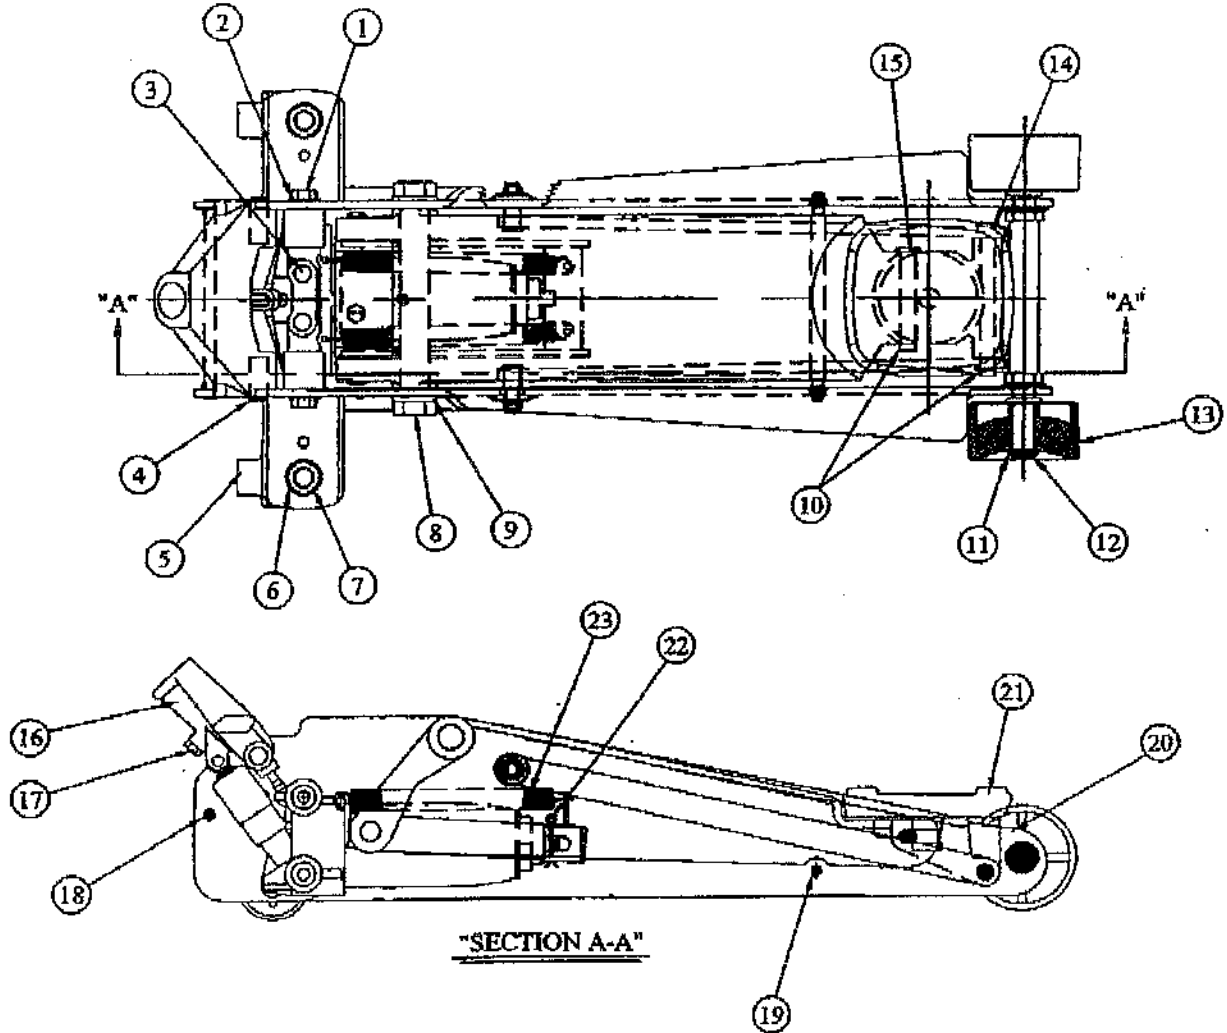

2 1/2 TON YA 700A
 3 TON SERVICE JACK
 MODEL: W93652

SERVICE PARTS SHEET

ITEM #	PART #	QTY.	DESCRIPTION
1.	212673	4	SCREW, 1/2-13 HHCS
2.	091-024-000	4	WASHER, FLAT 1/2"
3.	201733	2	PLUG
4.	234663	2	PIVOT PIN
5.	231583	2	CASTER
6.	201115	2	WASHER, LOCK 3/4"
7.	219451	2	NUT, 3/4-10 HEX
8.	203311	2	NUT, 7/8-14 JAM
9.	201478	2	WASHER, LOCK
10.	201801	2	RETAINING RING
11.	214557	2	RETAINING RING
12.	204324	2	WASHER, FLAT 3/4"

ITEM #	PART #	QTY.	DESCRIPTION
13.	234678	2	WHEEL
14.	243838	1	PIN
15.	243839	1	PIN
16.	239342	1	HANDLE SOCKET
17.	234956	1	BOLT, 3/8-24 HEX
18.	239314	1	SHIELD BAR
19.	221704	1	PIN, DOWNSTOP
20.	239306	1	LIFT CAP HOUSING
21.	239304	1	LIFT CAP
22.	221408	1	COTTER PIN, 1/8"
23.	243618	2	RETURN SPRING

SEE OTHER SIDE FOR HYDRAULIC UNIT DETAIL

"HYDRAULIC UNIT CROSS SECTION"

W93652
YA 700A

"HYDRAULIC UNIT BASE CROSS SECTION"

"T-HANDLE CROSS SECTION"

ITEM #	PART #	QTY.	DESCRIPTION
1.	243626	1	PUMP PISTON
2.	201802 *	1	RETAINING RING
3.	243628	1	PUMP SLEEVE
4.	226348	1	SPRING
5.	243627	1	PUMP CYLINDER
6.	201828 *	3	PACKING
7.	204233	1	WASHER, FLAT
8.	224725	1	NUT, #10-32 HEX
9.	254948	1	PUMP ASSEMBLY <i>890-027-666</i>
10.	230301 *	1	HEEL PLATE
11.	221318 *	1	SCREEN
12.	230823	1	CYLINDER
13.	221748 *	1	QUAD RING
14.	234746	1	RAM
15.	239308	1	TANK NUT
16.	239319	1	TANK
17.	234662	1	RING
18.	200003 *	1	GASKET
19.	231638	1	VENT PLUG
20.	230300	1	WASHER, BACK-UP
21.	228256 *	1	"U"-CUP
22.	218043 *	1	RELEASE VALVE
23.	233917 *	1	SPRING, PLASTIC
24.	216143 *	1	O-RING GLAND
25.	248731	1	UNIVERSAL ASSEMBLY