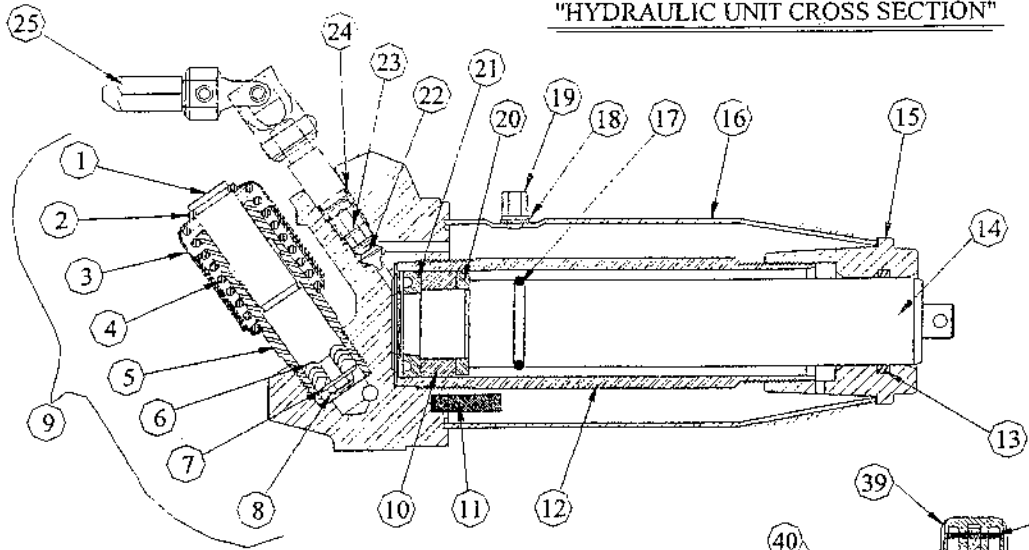

2 1/2 TON YA 700A
 3 TON SERVICE JACK
 MODEL: W93652

SERVICE PARTS SHEET

ITEM #	PART #	QTY.	DESCRIPTION
1.	212673	4	SCREW, 1/2-13 HHCS
2.	091-024-000	4	WASHER, FLAT 1/2"
3.	201733	2	PLUG
4.	234663	2	PIVOT PIN
5.	231583	2	CASTER
6.	201115	2	WASHER, LOCK 3/4"
7.	219451	2	NUT, 3/4-10 HEX
8.	203311	2	NUT, 7/8-14 JAM
9.	201478	2	WASHER, LOCK
10.	201801	2	RETAINING RING
11.	214557	2	RETAINING RING
12.	204324	2	WASHER, FLAT 3/4"

ITEM #	PART #	QTY.	DESCRIPTION
13.	234678	2	WHEEL
14.	243838	1	PIN
15.	243839	1	PIN
16.	239342	1	HANDLE SOCKET
17.	234956	1	BOLT, 3/8-24 HEX
18.	239314	1	SHIELD BAR
19.	221704	1	PIN, DOWNSTOP
20.	239306	1	LIFT CAP HOUSING
21.	239304	1	LIFT CAP
22.	221408	1	COTTER PIN, 1/8"
23.	243618	2	RETURN SPRING

SEE OTHER SIDE FOR HYDRAULIC UNIT DETAIL

"HYDRAULIC UNIT CROSS SECTION"

W93652
YA 700A

"HYDRAULIC UNIT BASE CROSS SECTION"

"T-HANDLE CROSS SECTION"

ITEM #	PART #	QTY.	DESCRIPTION
1.	243626	1	PUMP PISTON
2.	201802 *	1	RETAINING RING
3.	243628	1	PUMP SLEEVE
4.	226348	1	SPRING
5.	243627	1	PUMP CYLINDER
6.	201828 *	3	PACKING
7.	204233	1	WASHER, FLAT
8.	224725	1	NUT, #10-32 HEX
9.	254948	1	PUMP ASSEMBLY <i>890-027-666</i>
10.	230301 *	1	HEEL PLATE
11.	221318 *	1	SCREEN
12.	230823	1	CYLINDER
13.	221748 *	1	QUAD RING
14.	234746	1	RAM
15.	239308	1	TANK NUT
16.	239319	1	TANK
17.	234662	1	RING
18.	200003 *	1	GASKET
19.	231638	1	VENT PLUG
20.	230300	1	WASHER, BACK-UP
21.	228256 *	1	"U"-CUP
22.	218043 *	1	RELEASE VALVE
23.	233917 *	1	SPRING, PLASTIC
24.	216143 *	1	O-RING GLAND
25.	248731	1	UNIVERSAL ASSEMBLY