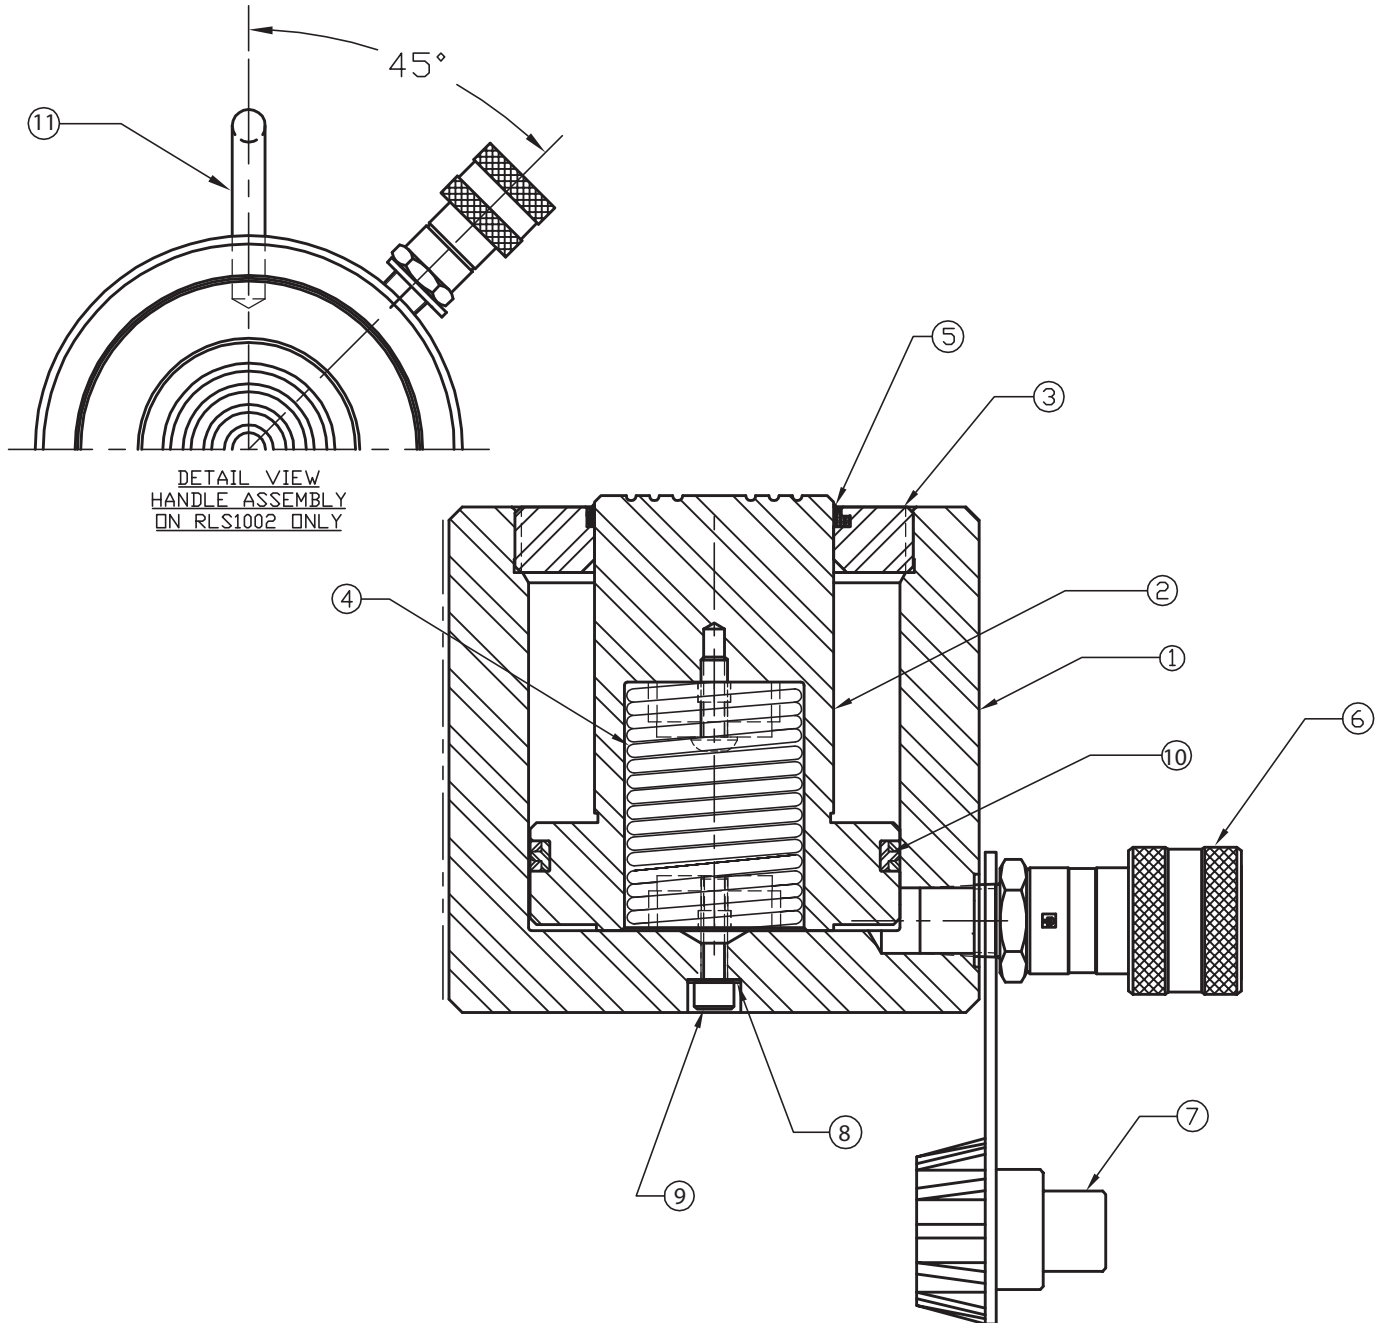

SIMPLEX

WWW.TKSIMPLEX.COM

TECHNICAL REPAIR PART SHEET All RLS Series Cylinders 10 - 100 Tons

PART SHEET NUMBER	REVISION NUMBER/LETTER	DATE CODE RANGE	DOCUMENT DATE
54506	D	RLS101 I0837 AND ABOVE RLS201 G0830 AND ABOVE RLS302 I0838 AND ABOVE RLS502 G0830 AND ABOVE RLS1002 H0833 AND ABOVE	0515

ITEM #	DESCRIPTION	PART #					QTY.
		RLS101	RLS201	RLS302	RLS502	RLS1002	
1	BASE	N/A	N/A	N/A	N/A	N/A	1
2	PLUNGER	6110099	6110107	6110115	6110123	6110311	1
3	STOP RING	6110100	6110108	6110116	6110124	6110132	1
4	SPRING ASSEMBLY	6110109	6110109	6110117	6110117	6110117	
5	WIPER	*	*	*	*	*	1
6	COUPLER & DUST CAP SET	C211	C211	C211	C211	C211	1
7							
8	GASKET	*	*	*	*	*	1
9	SCREW	6110112	6110112	40118	40118	68243	1
10	G T RING	*	*	*	*	*	1
11	HANDLE	N/A	N/A	N/A	N/A	6110138	1
NS	WARNING LABEL DECAL	87753	87753	87753	87753	87753	1
NS	SIMPLEX LOGO DECAL	88187	88187	88187	88187	88187	1
	PACKING KIT (* = COMPONENTS)	54501	54502	54503	54504	54505	