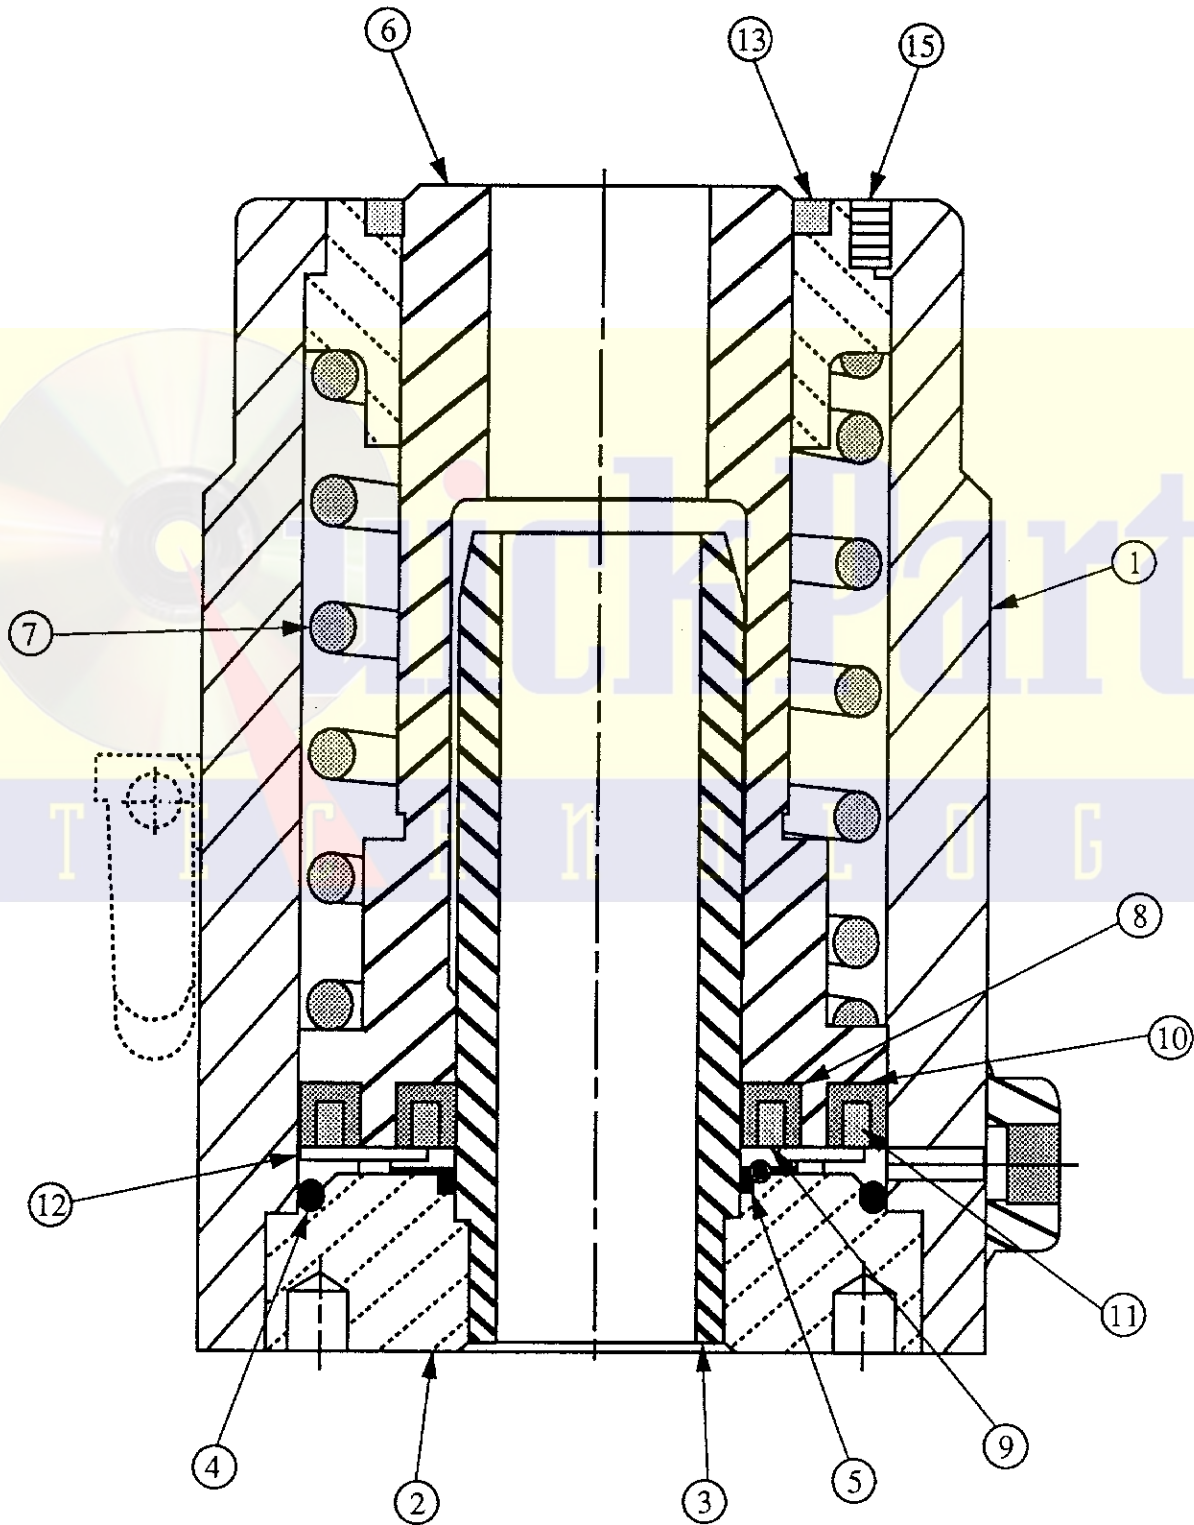

SIMPLEX CENTER HOLE RAM
RC613T
REPAIR PARTS SHEET

SIMPLEX CENTER HOLE RAM RC613T PARTS LIST

ITEM NO.	DESCRIPTION	PART NO. RC613T (13230)	QUANTITY
1	Housing Complete	95586	1
2	Base	92079	1
3	Center Sleeve	91875	1
+* 4	Large Base O-Ring	+*	1
5	Small Base O-Ring	+*	1
6	Ram Plunger	91874	1
7	Retracting Spring	91876	1
+* 8	Small "U" Leather	+*	1
9	Small Filler	91954	8.25"
+* 10	Large "U" Leather	+*	1
11	Large Filler	91954	12.5"
+ 12	Roll Pin	+	4
+* 13	Oil Seal	+*	1
14	Ram Half Coupling (Not Shown)	18211	1
15	Set Screw	93633	2
	Packing Kit	91884	
	Repair Kit	91885	

* Items Included in Packing Kit

+ Items Included in Repair Kit

In Ordering, Specify the PART NUMBER, NAME OF PART, AND JACK NUMBER.

#54040

MADE IN USA

10/91

Templeton, Kenly & Co., Inc.

2525 Gardner Rd. • Broadview, IL 60153 • Phone: (708)865-1500 Fax: (708)865-0894 Toll Free: 1(800)323-9114