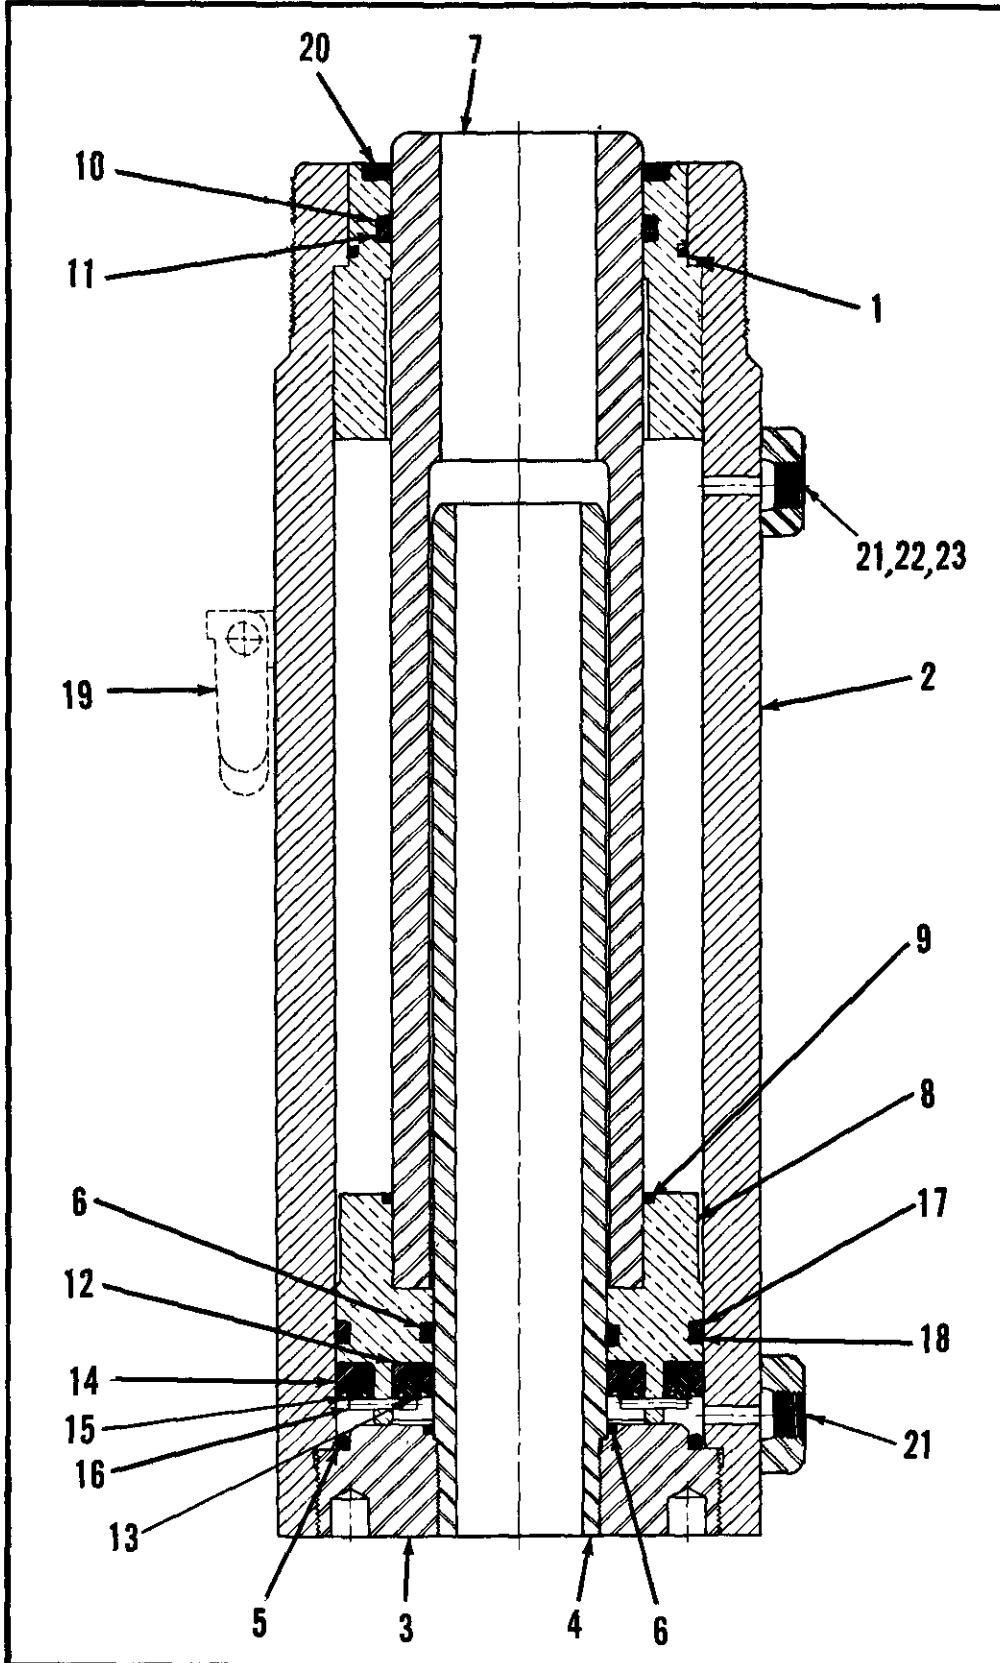

TEMPLETON, KENLY & CO.

2525 Gardner Road • Broadview, Illinois 60153 • 312-865-1500

**Simplex Re-Mo-Trol
Two-Way Center Hole Ram**

**REPAIR PARTS SHEET
R6010C**

WARRANTY

Templeton, Kenly & Co. warrants to the purchaser of its products that if the product or any part thereof in the judgment of Templeton, Kenly & Co. is proven to be defective in material or workmanship within one year from the date of original purchase (two years on Heavy Duty Hydraulics and five years on Super Jacks), such defects will be repaired or replaced (at the company's option) free of charge for parts and labor.

TEMPLETON, KENLY & CO.

2525 Gardner Road • Broadview, Illinois 60153

PARTS LIST

ITEM NUMBER	DESCRIPTION	QTY.	R6010C CONTROL NUMBER
1	Housing Top "O" Ring	1	5602243
2	Housing Complete	1	92095
3	Base	1	92079
4	Center Sleeve	1	92080
5	Large Base "O" Ring	1	5602348
6	Small Base "O" Ring	2	92089
7	Ram Plunger	1	92077
7a	Ram Plunger Ass'y	1	92076
8	Ram Follower	1	92078
9	Ram Insert "O" Ring	1	5602236
10	Top Back-Up Washer	1	5608339
11	Top "O" Ring	1	5602339
12	Small "U" Leather	1	92083
13	Small Filler	8½	91954
14	Large "U" Leather	1	92081
15	Large Filler	12½	91954
16	Roll Pin	4	93837
17	Ram Insert "O" Ring	1	5602348
18	Ram Insert Back-Up Washer	1	5608348
19	Carrying Handle	2	90895
20	Oil Seal	1	92075
21	Ram Half Coupling (Not Shown)	2	18211
22	Relief Valve (Not Shown)	1	84027
23	Street Tee (Not Shown)	1	84047
	Packing Kit	1	92097
	Repair Kit	1	92098