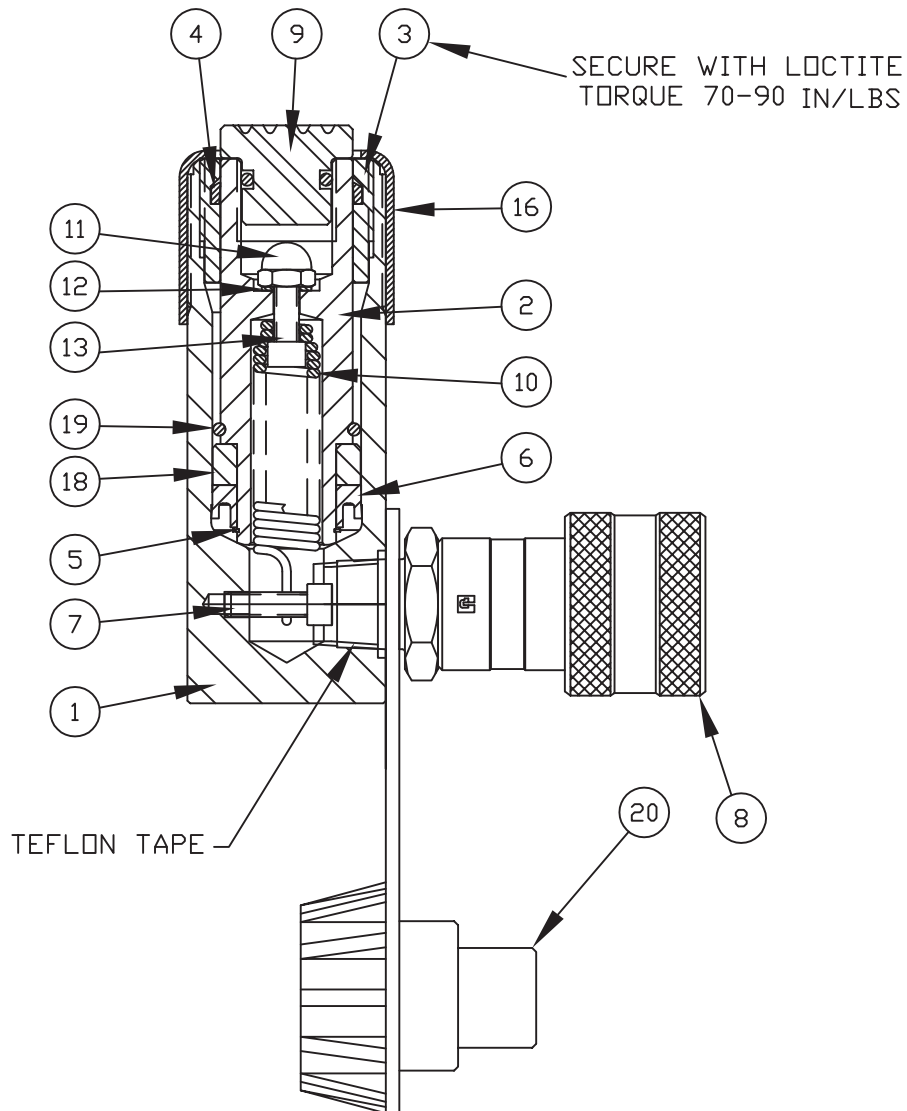

WWW.TKSIMPLEX.COM

TECHNICAL REPAIR PART SHEET
R51-R53-R55-R57-R59 Series Cylinders
5 Tons

PART SHEET NUMBER	REVISION NUMBER/LETTER	DATE CODE RANGE	DOCUMENT DATE
54611	D	R51 K0846 AND ABOVE R53 K0847 AND ABOVE R55 A0903 AND ABOVE R57 B0907 AND ABOVE R59 H0835 AND ABOVE	03/13

To maintain your warranty:
Have your products inspected and repaired by an SIMPLEX Authorized Service Center.
Visit www.tksimplex.com to locate the nearest one.

WWW.TKSIMPLEX.COM

TECHNICAL REPAIR PART SHEET
R51-R53-R55-R57-R59 Series Cylinders
5 Tons

ITEM #	DESCRIPTION	R51	QTY.	R53	QTY.	R55	QTY.	R57	QTY.	R59	QTY.
1	BASE	6110265	1	6110273	1	6110275	1	6110277	1	6110279	1
2	PISTON	89208	1	89209	1	89210	1	89211	1	89212	1
3	RETAINING NUT	6110266	1	6110266	1	6110266	1	6110266	1	6110266	1
4	WIPER	*	1	*	1	*	1	*	1	*	1
5	RETAINING RING	85715	1	85715	1	85715	1	85715	1	85715	1
6	U-SEAL	*	1	*	1	*	1	*	1	*	1
7	SHCS	6110268	1	6110268	1	6110268	1	6110268	1	6110268	1
8	FEMALE COUPLER	40858	1	40858	1	40858	1	40858	1	40858	1
9	LOAD CAP	18347	1	18347	1	18347	1	18347	1	18347	1
10	SPRING	6110269	1	6110274	1	6110276	1	6110278	1	6110280	1
11	ACORN NUT	6110270	1	6110270	1	6110270	1	6110270	1	6110270	1
12	GASKET	*	1	*	1	*	1	*	1	*	1
13	SCREW SPRING	6110272	1	6110272	1	6110272	1	6110272	1	6110272	1
14	SIMPLEX LOGO	88187	1	88187	1	88186	1	88165	1	88165	1
15	WARNING DECAL	87753	1	87753	1	87753	1	87753	1	87753	1
16	THREAD PROTECTOR	6110242	1	6110242	1	6110242	1	6110242	1	6110242	1
18	BEARING RING	88971	1	88971	1	88971	1	88972	1	88972	1
19	ROUND RETAINING RING	88967	1	88967	1	88967	1	88967	1	88967	1
20	DUST CAP	CR215	1	CR215	1	CR215	1	CR215	1	CR215	1
	PACKING KIT (* = COMPONENTS)	54548		54548		54548		54548		54548	