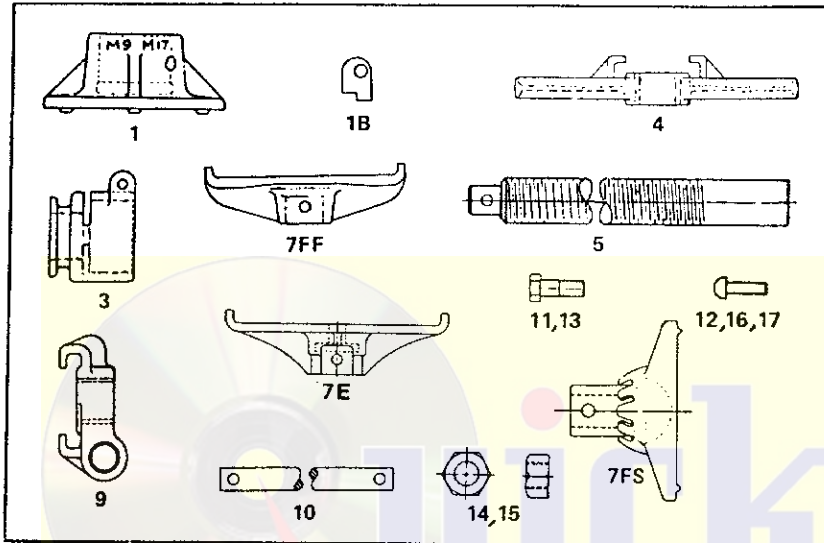

TEMPLETON, KENLY & CO.

2525 Gardner Road • Broadview, Illinois 60153 • 312-865-1500

REPAIR PARTS SHEET FOR Simplex Mine Roof Jacks

M9 SERIES M17 SERIES

MODEL NO.	ORDER NO.
M9L-FF	(09157)
M9L-FS	(09159)
M9S-FF	(09158)
M9S-FS	(09160)
MS9L-FF	(09163)
MS9L-FS	(09167)
MS9S-FF	(09164)
MS9S-FS	(09168)
M17L-E	(09199)
M17L-FS	(09201)
M17S-E	(09200)
M17S-FS	(09202)
MS17L-E	(09211)
MS17L-FF	(09205)
MS17L-FS	(09209)
MS17S-E	(09212)
MS17S-FF	(09206)
MS17S-FS	(09210)

ITEM NO.	JACK NO. M9 SERIES CONTROL NO.	JACK NO. M17 SERIES CONTROL NO.	NAME OF PART
1	91625	91625	Round Base
1B	91626	91626	Pipe Key
3	91605	91627	Retainer Housing
4	91595	91617	Lever Nut
5	91598	91619	Screw
7E	--	80101	Type "E" Timber Head
7FF	91602	91622	Type "FF" Timber Head
7FS	91603	91623	Swivel Shoe Assembly
9	91606	91629	Retainer Nut
10	91628	91628	Slide Handle
11	93529	93529	Base Hex. Hd. Mach. Bolt
12	93906	93906	Head, Rd. Hd. Rivet
13	94814	94814	Retainer Housing, Hex. Hd. Mach. Bolt
14	93855	93855	Base, Hex. Nut
15	93851	93851	Retainer Housing Hex. Nut
16	93905	93907	Swivel Shoe Rd. Hd. Rivet
17	93897	93897	Slide Handle, Rd. Hd. Rivet

In ordering, specify the CONTROL NUMBER, NAME OF PART and JACK NUMBER.