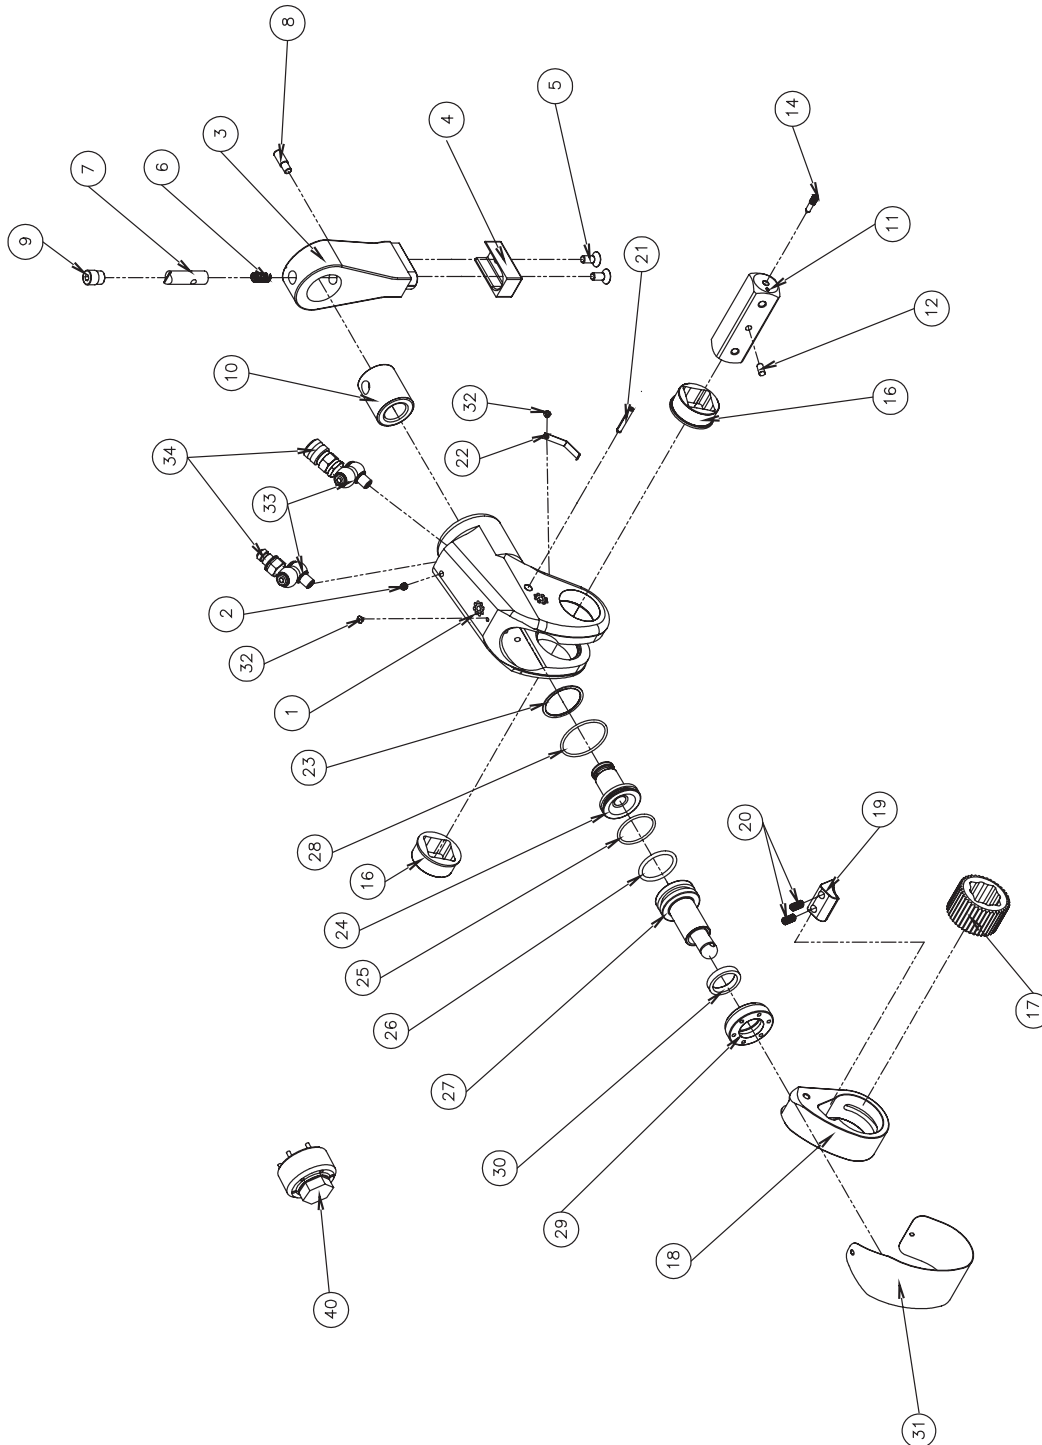

www.tksimplex.com

Technical Repair Parts Sheet Model # WT-3, WT-5 Series Square Drive Torque Wrenches

Part Sheet Number	Revision Number	Date Code Range	Document Date
54531	D	WT3-F18-01 and Above WT5-G01-01 and Above	0214

! To Maintain Your Warranty
Have your products inspected and repaired by Authorized Simplex Service Center
Visit www.tksimplex.com to locate the nearest one. **!**

www.tksimplex.com

Technical Repair Parts Sheet Model # WT-3,WT-5 Series Square Drive Torque Wrenches

ITEM #	DESCRIPTION	PART #	
		WT-3	WT-5
1	HOUSING	6058072	6058076
2	HOUSING THREADED PLUG	N/A	N/A
3	REACTION ARM	6040034	6040067
4	REACTION ARM COVER	6040035	6040068
5	COVER SCREWS	6040036	6040069
6	REACTION ARM SPRING	6040037	6040070
7	LOCKING PIN	6040038	6040071
8	RETRACT BUTTON	6040039	6040072
9	REACTION ARM SCREW	6040040	6040073
10	SPLINE SLEEVE	6040041	6040074
11	SQUARE DRIVE	6040042	6040075
12	BALL PLUNGER	6040043	6040076
13	SQUARE DRIVE SPRING	6040044	6040077
14	LOCKING PIN	6040045	6040078
15	HOLLOW LOCK	6040046	6040079
16	SLEEVE	6058074	6040080
17	RATCHET	6040048	6040081
18	DRIVE PLATE	6058071	6058077
19	DRIVE SEGMENT	6040050	6040083
20	DRIVE SEGMENT SPRING	6040051	6040084
21	ROLL PIN	6040052	6040085
22	FLAT SPRING	6058080	6058081
23	SMALLEY RING	6040054	6040087
24	END PLUG	6040055	6040088
25	END PLUG SEAL	6040056	6040089
26	PISTON SEAL	6040057	6040090
27	PISTON ROD ASSEMBLY	6058073	6058078
28	GLAND SEAL	6040059	6040092
29	CYLINDER GLAND SEAL	6040060	6040093
30	ROD SEAL	6040061	6040094
31	SHROUD	6058075	6058079
32	SHROUD SCREWS	6040063	6040096
33	SWIVEL	ST4M-4M	ST4M-4M
34	COUPLER SET	CT212	CT212
35	THREADED RETAINER	N/A	N/A
36	SLEEVE RETAINER CLIPS	N/A	N/A
40	GLAND WRENCH	18979	18980
~	SEAL KIT	55571	55572
~	REACTION ARM ASSEMBLY	6040064	6040097
~	SQUARE DRIVE ASSEMBLY	6040065	6040098