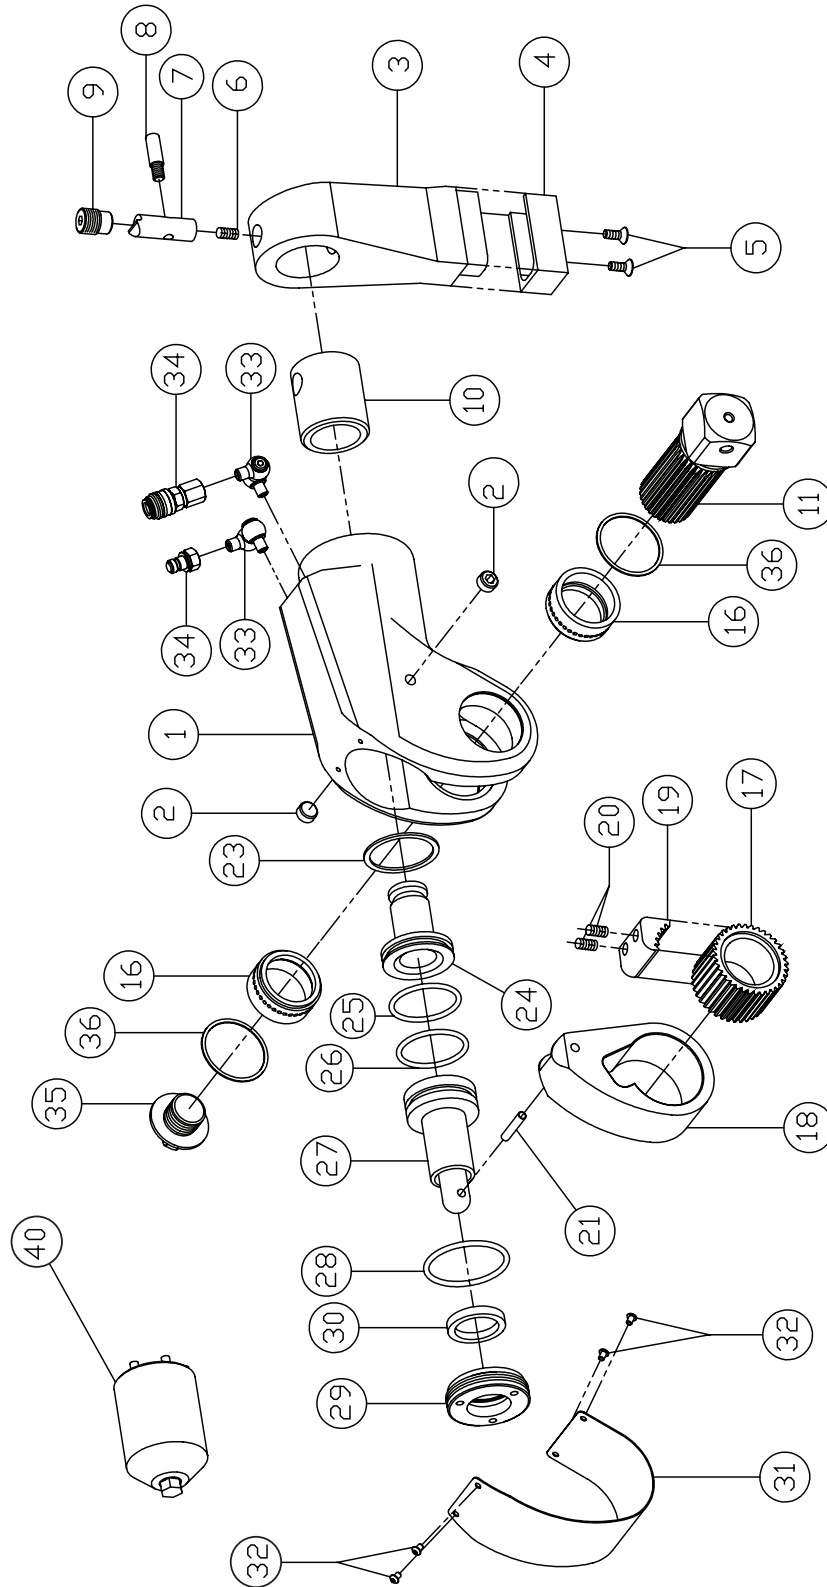

Technical Repair Parts Sheet Model # WT- 27 Series Square Drive Torque Wrenches

! To Maintain Your Warranty
Have your products inspected and repaired by Authorized Simplex Service Center
Visit www.tksimplex.com to locate the nearest one. **!**