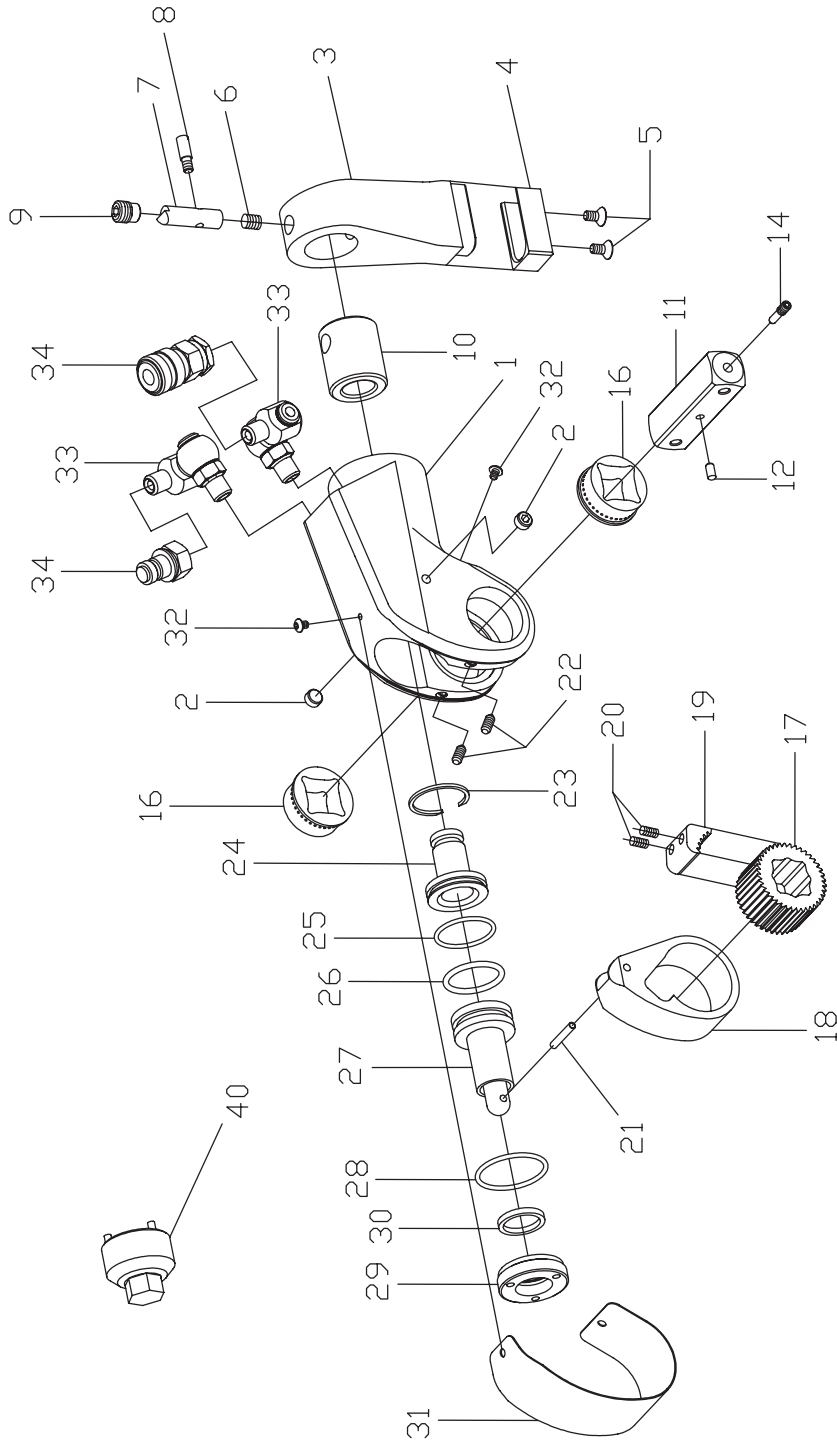

ITEM #	DESCRIPTION	PART #	
		WT-3	WT-5
1	HOUSING	6058072	6058076
2	HOUSING THREADED PLUG	N/A	N/A
3	REACTION ARM	6040034	6040067
4	REACTION ARM COVER	6040035	6040068
5	COVER SCREWS	6040036	6040069
6	REACTION ARM SPRING	6040037	6040070
7	LOCKING PIN	6040038	6040071
8	RETRACT BUTTON	6040039	6040072
9	REACTION ARM SCREW	6040040	6040073
10	SPLINE SLEEVE	6040041	6040074
11	SQUARE DRIVE	6040042	6040075
12	BALL PLUNGER	6040043	6040076
13	SQUARE DRIVE SPRING	6040044	6040077
14	LOCKING PIN	6040045	6040078
15	HOLLOW LOCK	6040046	6040079
16	SLEEVE	6058074	6040080
17	RATCHET	6040048	6040081
18	DRIVE PLATE	6058071	6058077
19	DRIVE SEGMENT	6040050	6040083
20	DRIVE SEGMENT SPRING	6040051	6040084
21	ROLL PIN	6040052	6040085
22	FLAT SPRING	6058080	6058081
23	SMALLEY RING	6040054	6040087
24	END PLUG	6040055	6040088
25	END PLUG SEAL	6040056	6040089
26	PISTON SEAL	6040057	6040090
27	PISTON ROD ASSEMBLY	6058073	6058078
28	GLAND SEAL	6040059	6040092
29	CYLINDER GLAND SEAL	6040060	6040093
30	ROD SEAL	6040061	6040094
31	SHROUD	6058075	6058079
32	SHROUD SCREWS	6040063	6040096
33	SWIVEL	ST4M-4M	ST4M-4M
34	COUPLER SET	CT212	CT212
35	THREADED RETAINER	N/A	N/A
36	SLEEVE RETAINER CLIPS	N/A	N/A
40	GLAND WRENCH	18979	18980
~	SEAL KIT	55571	55572
~	REACTION ARM ASSEMBLY	6040064	6040097
~	SQUARE DRIVE ASSEMBLY	6040065	6040098

To Maintain Your Warranty

Have your products inspected and repaired by Authorized Simplex Service Center

Visit www.tksimplex.com to locate the nearest one.

www.tksimplex.com

Technical Repair Parts Sheet Model # WT- 2,3,5,10 Series Square Drive Torque Wrenches

Part Sheet Number	Revision Number	Date Code Range	Document Date
54531	D	WT3-F18-01 and Below WT5-G01-01 and Below WT-2 & WT-10 FOR ALL	0214

! To Maintain Your Warranty
Have your products inspected and repaired by Authorized Simplex Service Center
Visit www.tksimplex.com to locate the nearest one. **!**