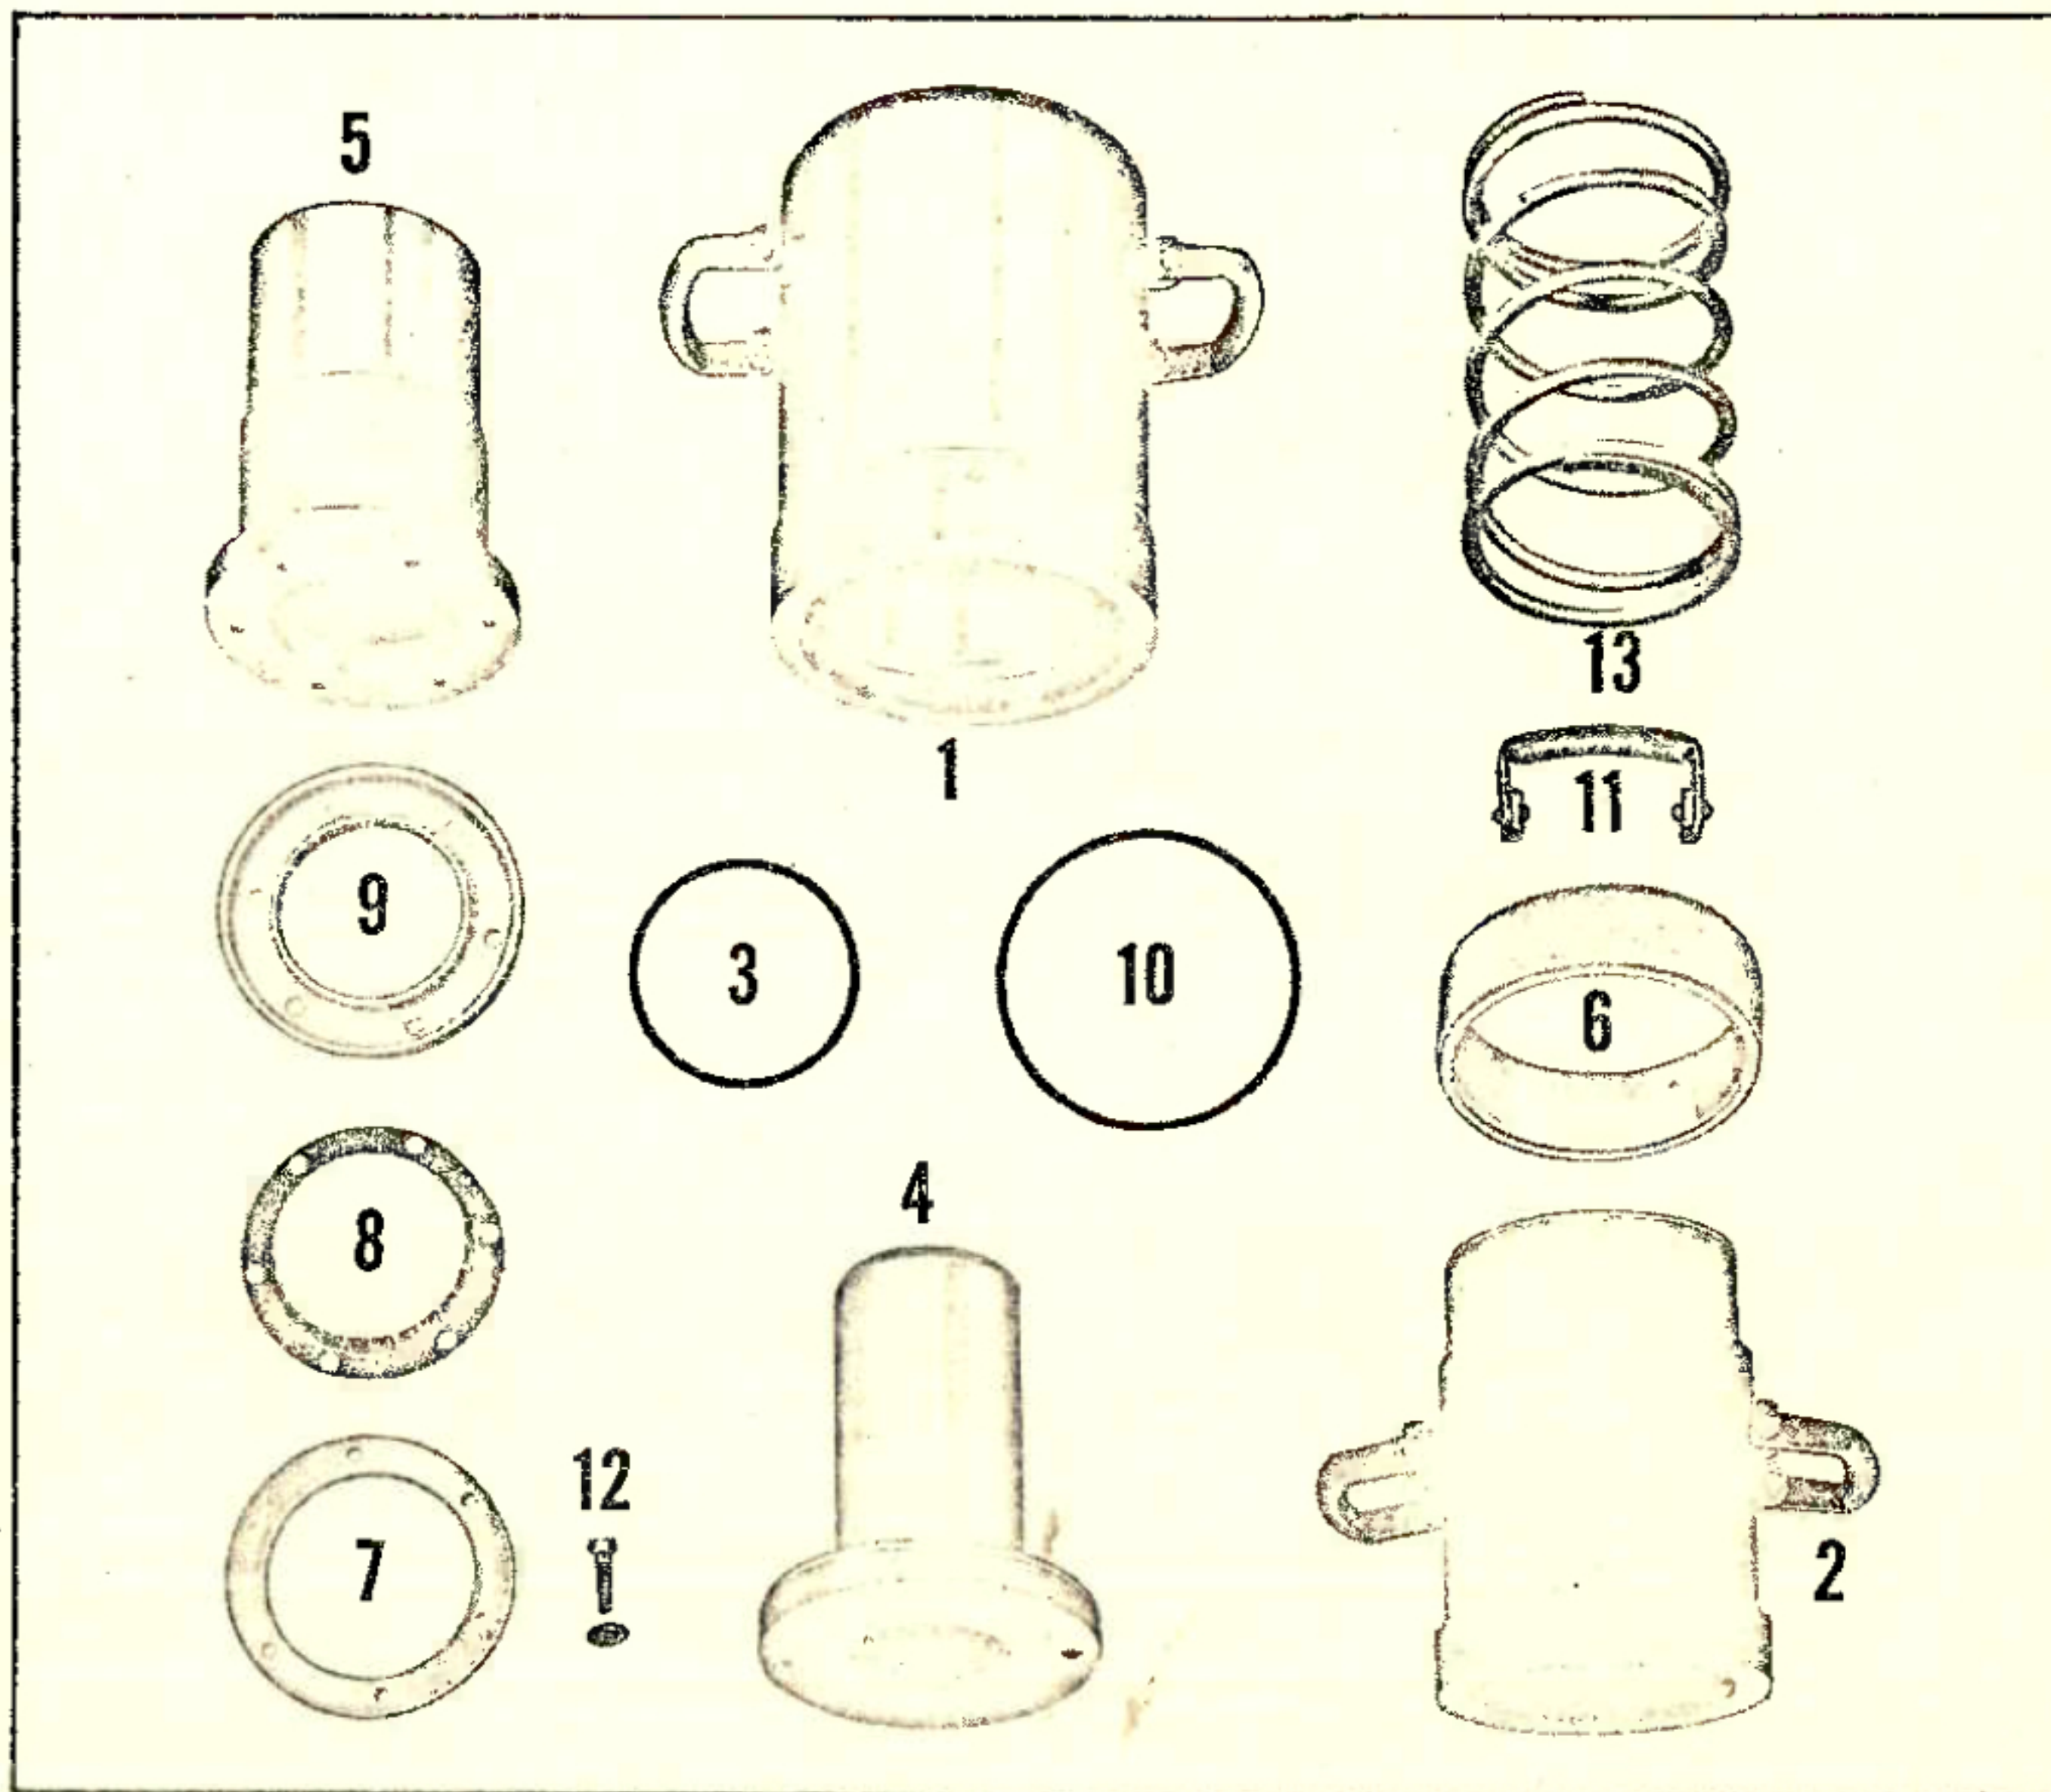

Simplex Re-Mo-Trol Rams

**Nos.
R603
R1003A**

Item No.	R603 Ram		R1003A Ram		Name of Part
	Part No.		Part No.		
1	-----		R1003A-1		Housing (Incl. Handles)
2	R603-1		-----		Housing (Incl. Handles)
3	-----		R1003A-2B		Base "O" Ring
4	R603-2		R1003A-2		Base Assembly
5	R603-4		R1003-4		Ram Plunger
6	R603-8		-----		Protector Collar
7	R603-6		R1003-6		Filler Ring
8	R603-17		R1003-17		Sealing Spring
9	R603-5		R1003-5		"U" Leather
10	R603-3		R1003-3		Sealing Ring
11	803A-21		803A-21		Carrying Handle (Complete). . . .(2-Req.)
12	-----		-----		Filler Ring Screw (3/8-16x 1-1/4 Hex. Hd. Screw Including Lock Washer (3/8) Medium Thickness). . . .(6-Req.)
13	R603-7		R1003-7		Retracting Spring

In ordering, specify the PART NUMBER, NAME OF PART and JACK NUMBER.

Templeton, Kenly & Co.

16th and Gardner Road Broadview, Ill. (Chicago Suburb)