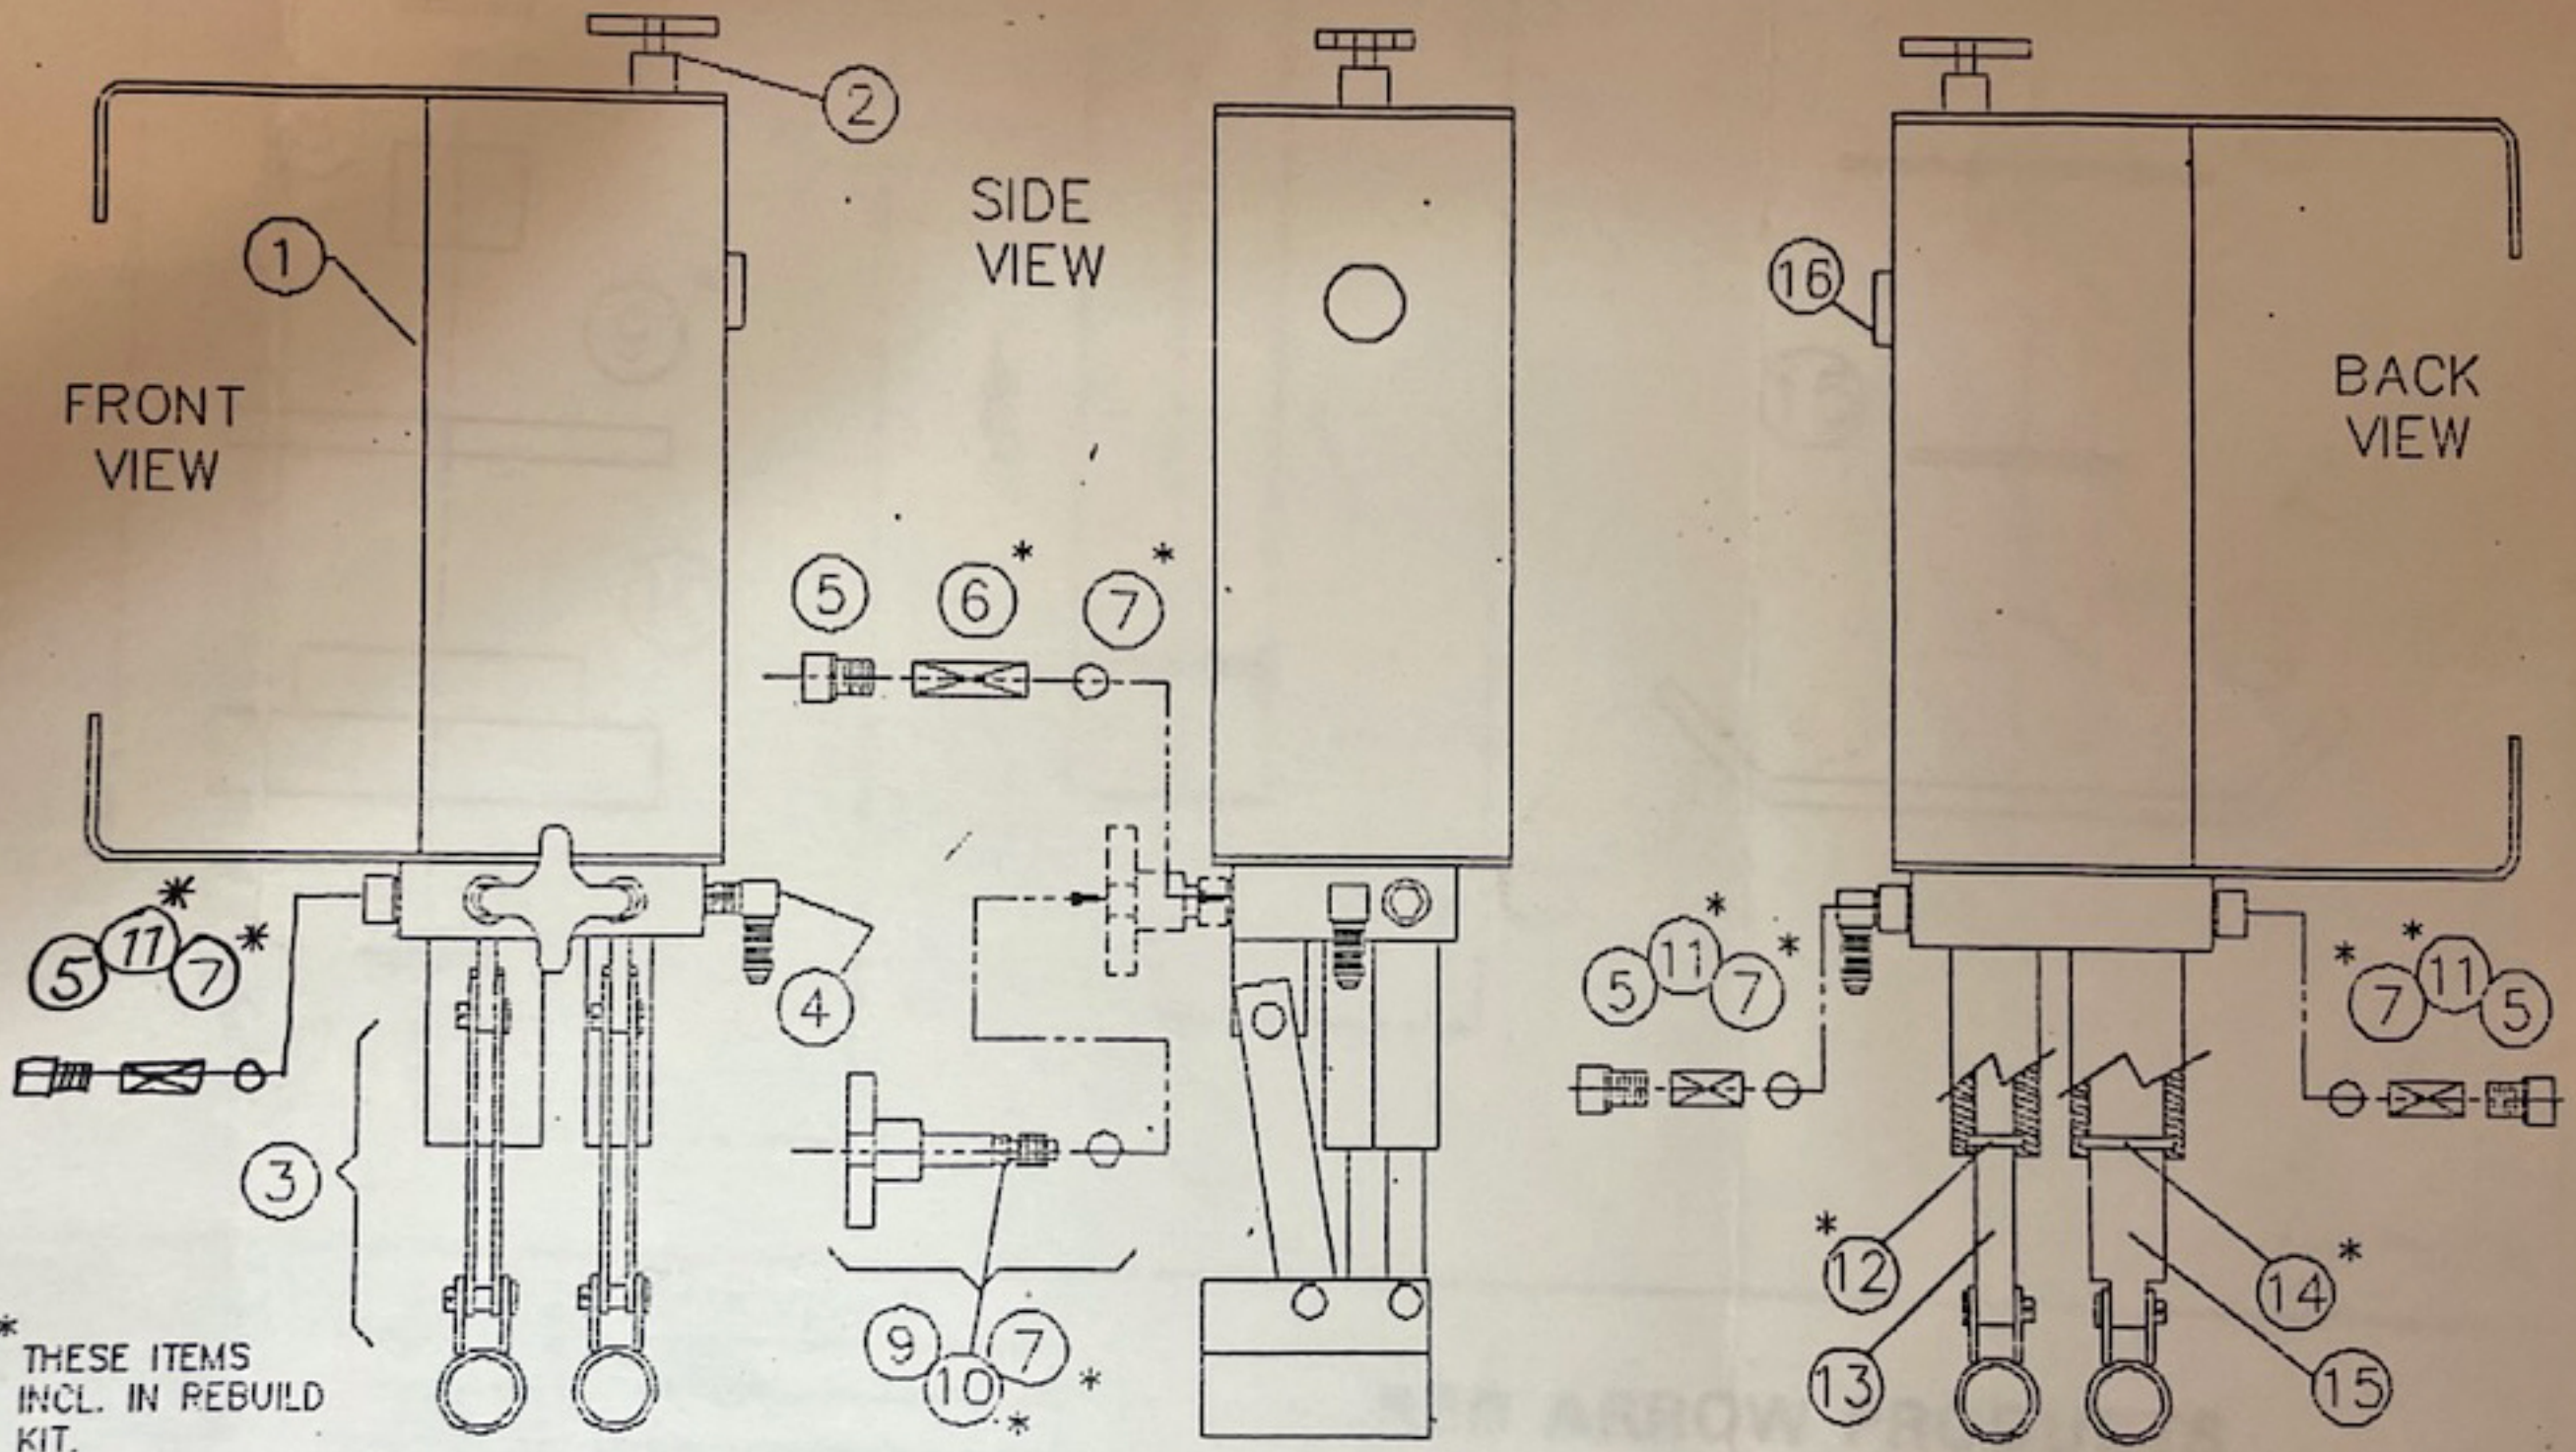

* THESE ITEMS
INCL. IN REBUILD
KIT.

DATE: 07.20.92
REV. -

ITEM	QTY	DESCRIPTION	ITEM	QTY	DESCRIPTION
1	1	PAM HOUSING WELDMENT	9	1	POLY PAC SEAL
2	2	RETURN SPRING	10	1	PISTON
3	1	90° FITTING (NOT SHOWN)	11	1	1/2" O-RING
4	1	90° GAUGE FITTING	12	1	PISTON ROD
5	1	50 TON GAUGE	13	1	PISTON GUIDE
6	1	HEX BOLT	14	1	LARGE SNAP RING
7	1	1/2" FLAT WASHER	15	1	SMALL SNAP RING
8	1	STAND-OFF	16	1	RETRACT PLATE

RED ARROW PRODUCTS

5725 Old Buncombe Rd.
Greenville, S.C. 29609

ITEM	QTY	DESCRIPTION	ITEM	QTY	DESCRIPTION
1	1	PUMP WELDMENT	9	1	OPEN/CLOSE VALVE
2	1	VENT VALVE	10	2	O-RING
3	2	JACK HANDLE CRADLE KIT	11	2	SHORT SPRING
4	1	90° HOSE FITTING	12	1	1/2" Ø O-RING
5	4	SOCKET HEAD CAP SCREW	13	1	1/2" PISTON
6	2	LONG SPRING	14	1	1" Ø O-RING
7	5	CHECK BALL	15	1	1" PISTON
8	1	HYD.HOSE (NOT SHOWN)	16	1	RUBBER PLUG