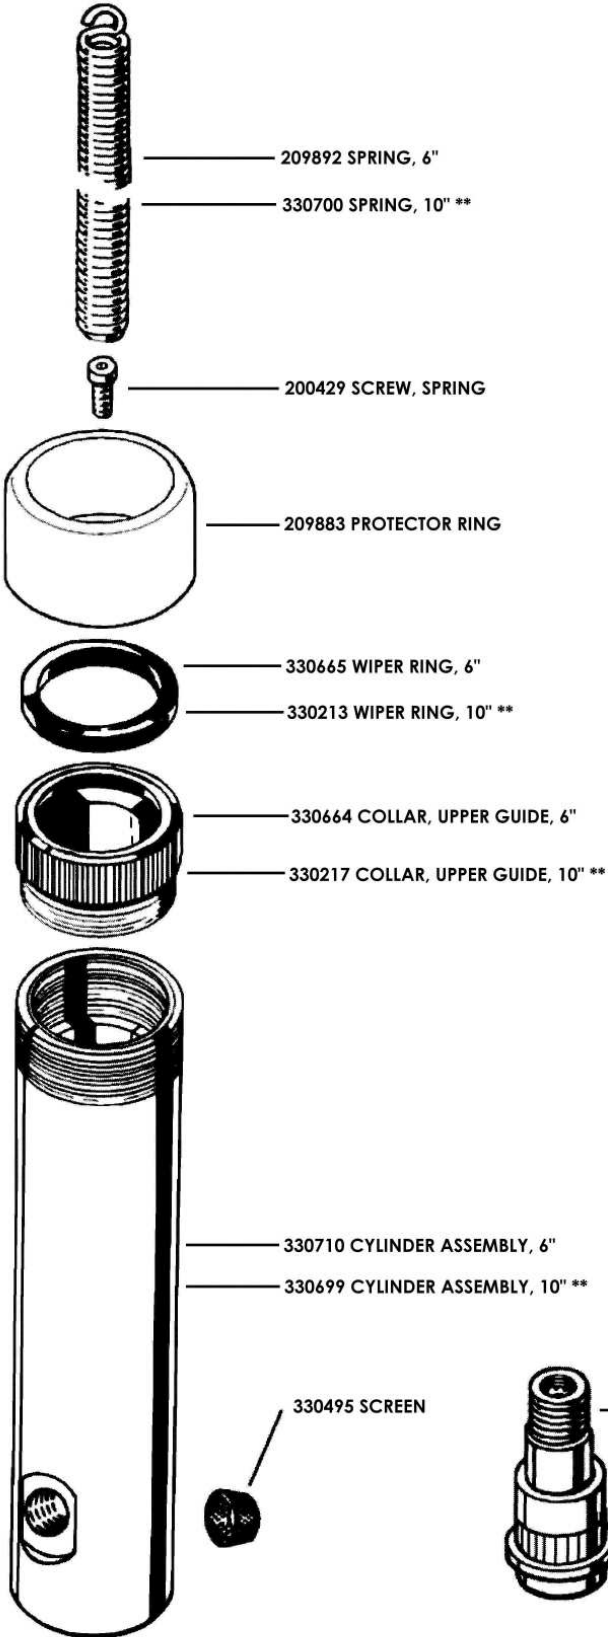

NOTE: SPECIAL EQUIPMENT REQUIRED TO SERVICE THESE PARTS PROPERLY

Hydro-Chief 10 Ton Hydraulic Ram

**BU0484 6" Piston Travel
BU1484 10" Piston Travel**

** 10" PISTON TRAVEL