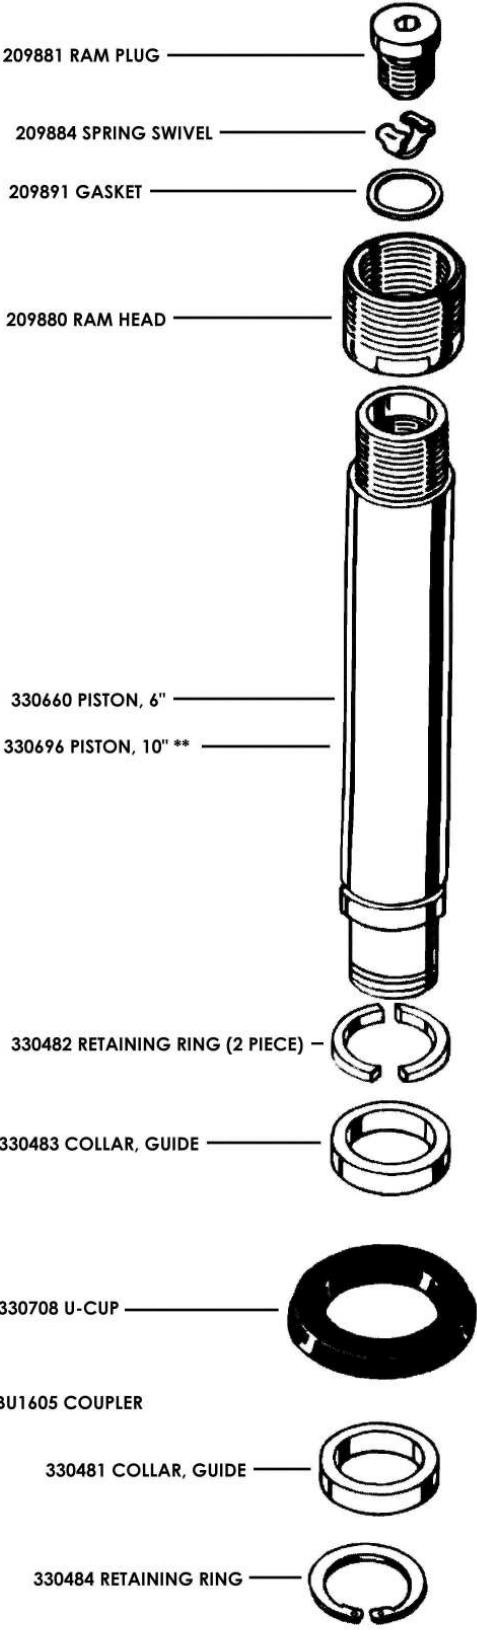

NOTE: SPECIAL EQUIPMENT REQUIRED TO SERVICE THESE PARTS PROPERLY

Hydro-Chief 10 Ton Hydraulic Ram

**BU0484 6" Piston Travel
BU1484 10" Piston Travel**

** 10" PISTON TRAVEL