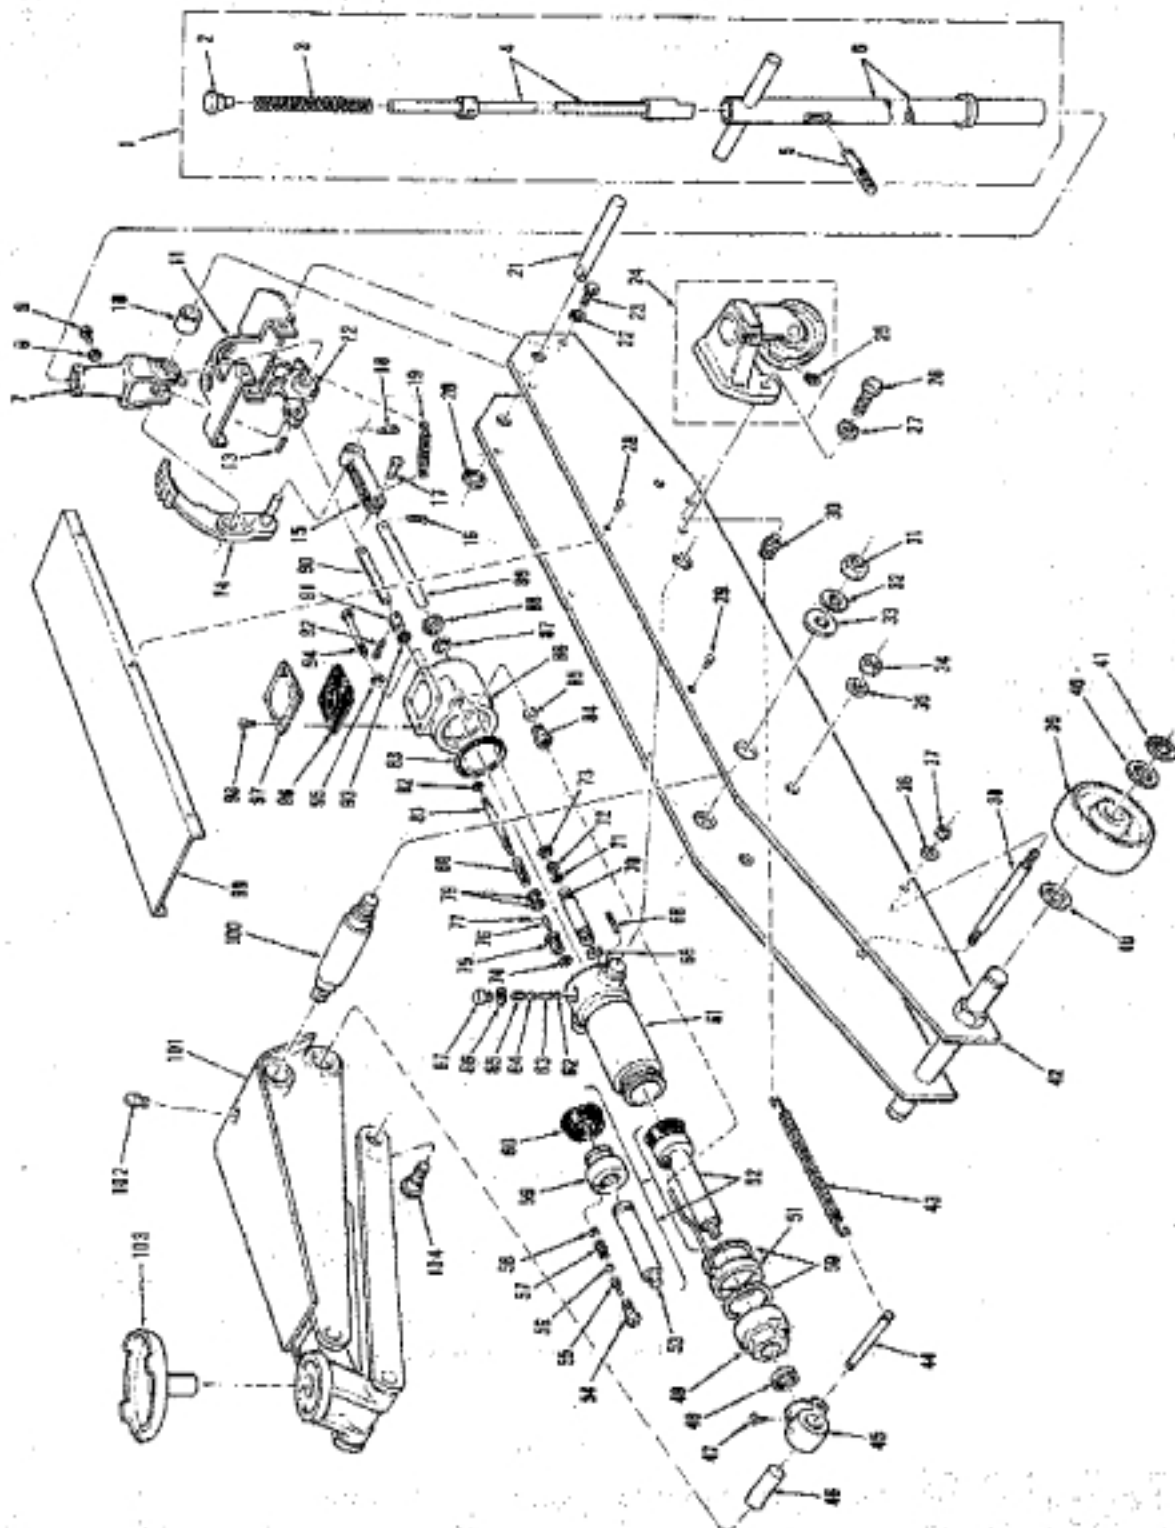

repair parts list

**HYDRAULIC
FLOOR SERVICE
JACK**

3 TON
CAPACITY

HYDRAULIC FLOOR SERVICE JACK

repair parts

3 TON CAPACITY

INDEX NO.	DESCRIPTION	PART NO.	QTY.	INDEX NO.	DESCRIPTION	PART NO.	QTY.
1	Handle Assy <i>Includes:</i>	203010	1	52	Piston Rod Sub-Assy <i>Includes:</i>	203320	1
2	Handle Cap	203001	1	53	Piston Rod	203323	1
3	Spring	203002	1	54	Housing-Bypass Valve	203329	1
4	Valve Control Rod	203003	1	55	Rod-Bypass	203328	1
5	Valve Control Lever	203006	1	56	Steel Ball - .188 dia.	9007	1
6	Handle	203004	1	57	Spring-Bypass	203326	1
7	Handle Fork	203016	1	58	Copper Packing	203324	1
8	Lockwasher	203017	1	59	Packing Retainer-Piston	203322	1
9	Set Screw-Handle	203018	1	60	Packing "U" Type	203321	1
10	Collar	203034	1	61	Oil Box & Cylinder Assy	203300	1
11	Bracket-Handle Fork	203036	1	62	Check Ball - .313 dia.	9006	1
12	Cam Step	203037	1	63	Spacer-Check Ball	203302	1
13	Roll Pin	203038	1	64	Check Ball - .500 dia.	9006	1
14	Foot Pedal (w/pin)	103031	1	65	Spacer-Check Ball	203304	1
15	Connecting Bar	203111	1	66	Copper Packing	203306	1
16	Cotter Pin	27006	1	67	Cap Plug	203307	1
17	Pin-Connecting	203112	1	68	Oil Strainer	203234	1
18	Cotter Pin	203109	1	69	Copper Packing	203233	1
19	Spring	203108	1	70	Pump Cylinder	203232	1
20	Snap Ring	203502	1	71	"O" Ring	203231	1
21	Handle Shaft	203501	1	72	Back-up Ring	203229	1
22	Lockwasher	203505	4	73	Rubber Packing-Plunger	203228	1
23	Bolt	203504	4	74	Copper Packing	203227	1
24	Caster Assy <i>Includes:</i>	203050	2	75	Housing-Release Valve	203226	1
25	Grease Nipple	203051	2	76	Release Valve	203224	1
26	Bolt	31003	4	77	Cotter Pin	203223	1
27	Lockwasher	22002	4	78			
28	Rivet	203508	4	79	Locknut	203222	2
29	Screw	203509	2	80	Spring	203221	1
30	Bolt-Spring retaining	203511	2	81	Connecting Pin-Release Valve	203219	1
31	Nut	203514	2	82	"O" Ring	203218	1
32	Washer	203513	2	83	Rubber Packing	203217	1
33	Washer	203512	2	84	Pipe Nipple	203216	1
34	Nut	21002	2	85	Cork Packing	203214	1
35	Lockwasher	22004	2	86	Oil Tank	203213	1
36	Lockwasher	203102	2	87	Rubber Packing	203203	1
37	Nut	203101	2	88	Cap Nut	203202	1
38	Arm Stopper	203103	1	89	Pump Plunger	203201	1
39	Front Wheel	215072	2	90	Connecting Bar-Release Valve	203204	1
40	Washer	22003	4	91	Fork	203207	1
41	Snap Ring	215071	2	92	Cotter Pin	203206	1
42	Frame Assy	203100	1	93	Locknut	203222	1
43	Spring	203347	2	94	Bolt	203308	2
44	Shaft-Spring retaining	203348	1	95	Washer	203309	2
45	Connecting Joint-Piston	203349	1	96	Diaphragm	203212	1
46	Piston Pin	203351	1	97	Cover-Oil Tank	203211	1
47	Bolt	203346	1	98	Bolt	203209	4
48	Packing Seal-Piston	203344	1	99	Cover	203379	1
49	Tank Nut	203343	1	100	Arm Pin	203373	1
50	Gasket-Fibre	203341	2	101	Arm & Link Assy	203370	1
51	Ring Assy	203342	1	102	Grease Nipple	215122	1
				103	Saddie	203371	1
				104	Pin - Link Rod	203352	2

ORDERING PARTS: all parts orders must contain the following information:

(DO NOT ORDER BY INDEX NO. ONLY
- such orders will not be processed)

1. PART NUMBER   3. QUANTITY DESIRED
2. PART DESCRIPTION   4. MODEL NO. &
SERIAL NO. (if any)

Parts prices are according to current price lists and subject to change without notice.