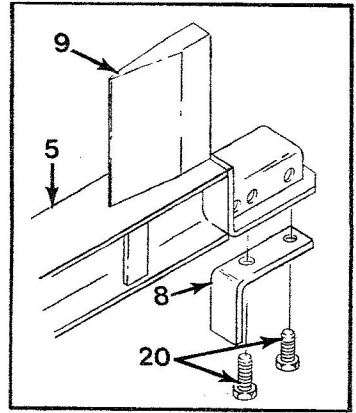

Model No. UDR 24372F

REPAIR PARTS

Key No.	Part No.	Description
1	900039	Hex Lock Nut (3/8-16) (7 used)
2	900022	Hex Nut (1/2-13) (4 used)
3	900021	Split Lock Washer (1/2) (4 used)
4	900036	Hex Head Bolt (3/8-16 x 1 (4 used)
5	200874	Main Beam
6	200128	Long Steel Tube
7	200127	Short Steel Tube
8	200369	Coupler Bracket
9	200003	Wedge
10	900074	Hex Head Bolt (3/8-16 x 1-1/4) (4 used) GR 8
11	900077	Hex Head Bolt (3/8-16 x 2-1/2)
12	200880	Hydraulic Cylinder (3-1/2 x 24)
13	200063	90° Male Elbow Fitting (4 used)
14	200014	U-Bolt
15	200266	Valve Mtg. Plate Ass'y.
16	900015	Split Lock Washer (3/8) (4 used)
17	200868	Side Bar (2 used)
18	200866	Plunger Block Ass'y.
19	200402	Shim (use as required)
20	900013	Hex Head Bolt (3/8-16 x 1-1/4) (2 used) GR 5
21	900026	Flat Washer (5/16) (4 used)
22	200582	Trailer Hitch Ass'y.
23	900076	Hex Head Bolt (3/8-16 x 3-3/4) (2 used) GR 5