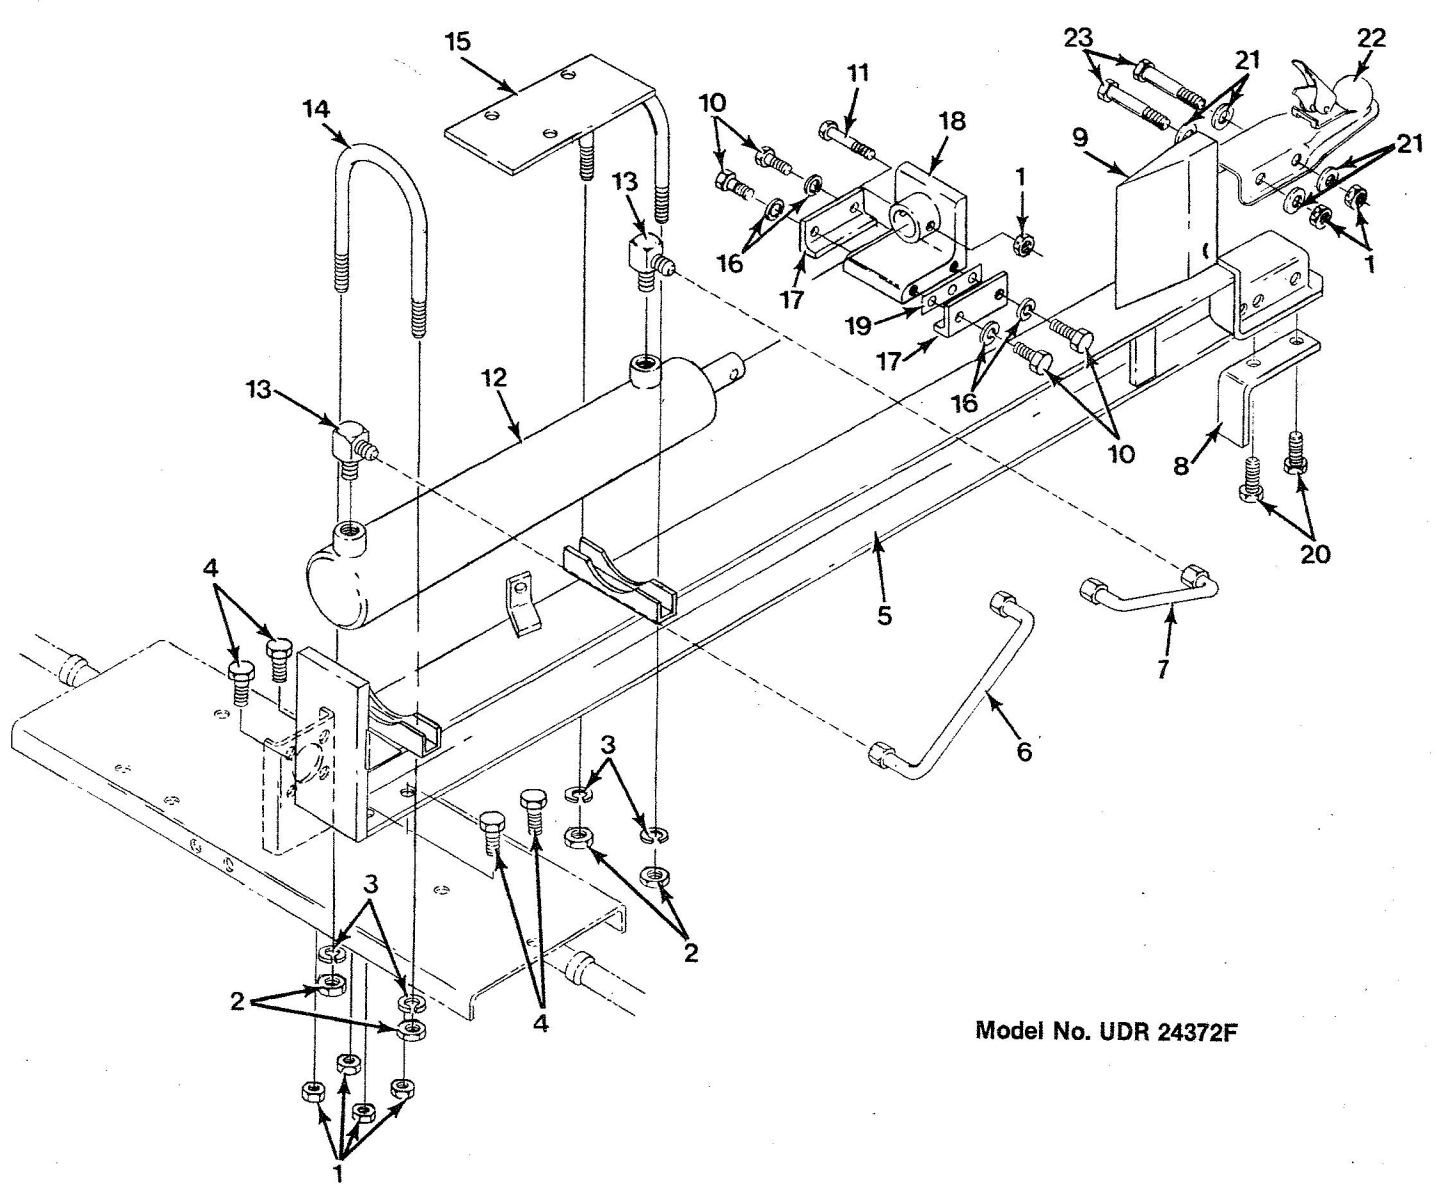

Model No. UDR 24372F

REPAIR PARTS

Key No.	Part No.	Description
1	900039	Hex Lock Nut (3/8-16) (7 used)
2	900022	Hex Nut (1/2-13) (4 used)
3	900021	Split Lock Washer (1/2) (4 used)
4	900036	Hex Head Bolt (3/8-16 x 1 (4 used)
5	200874	Main Beam
6	200128	Long Steel Tube
7	200127	Short Steel Tube
8	200369	Coupler Bracket
9	200003	Wedge
10	900074	Hex Head Bolt (3/8-16 x 1-1/4) (4 used) GR 8
11	900077	Hex Head Bolt (3/8-16 x 2-1/2)
12	200880	Hydraulic Cylinder (3-1/2 x 24)
13	200063	90° Male Elbow Fitting (4 used)
14	200014	U-Bolt
15	200266	Valve Mtg. Plate Ass'y.
16	900015	Split Lock Washer (3/8) (4 used)
17	200868	Side Bar (2 used)
18	200866	Plunger Block Ass'y.
19	200402	Shim (use as required)
20	900013	Hex Head Bolt (3/8-16 x 1-1/4) (2 used) GR 5
21	900026	Flat Washer (5/16) (4 used)
22	200582	Trailer Hitch Ass'y.
23	900076	Hex Head Bolt (3/8-16 x 3-3/4) (2 used) GR 5