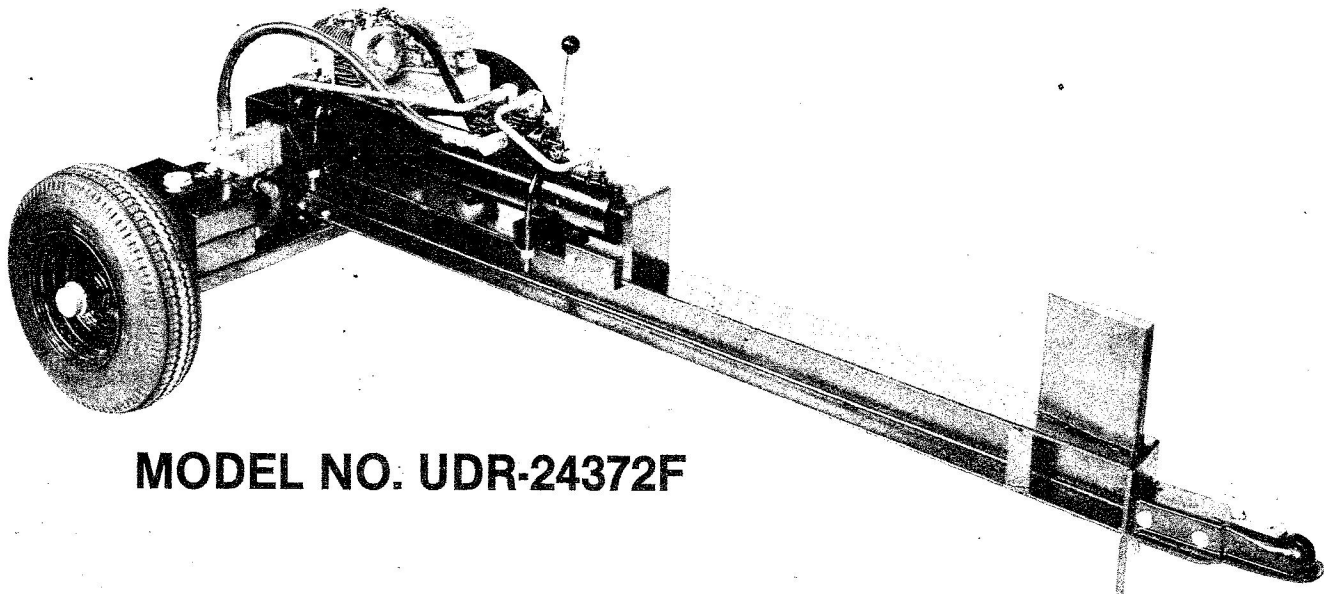

# HYDRAULIC LOG SPLITTER

5 H.P.  
HYDRAULIC  
LOG SPLITTER

MODEL NOS.  
UDR-24372F  
UDR-24371F

FORM NO. 89M-635B\*

MONTGOMERY  
**WARD**

owner's guide

and PARTS LIST

**MODEL NO. UDR-24372F**

**MODEL NO. UDR-24371F**

# MODEL NO. UDR-24372F