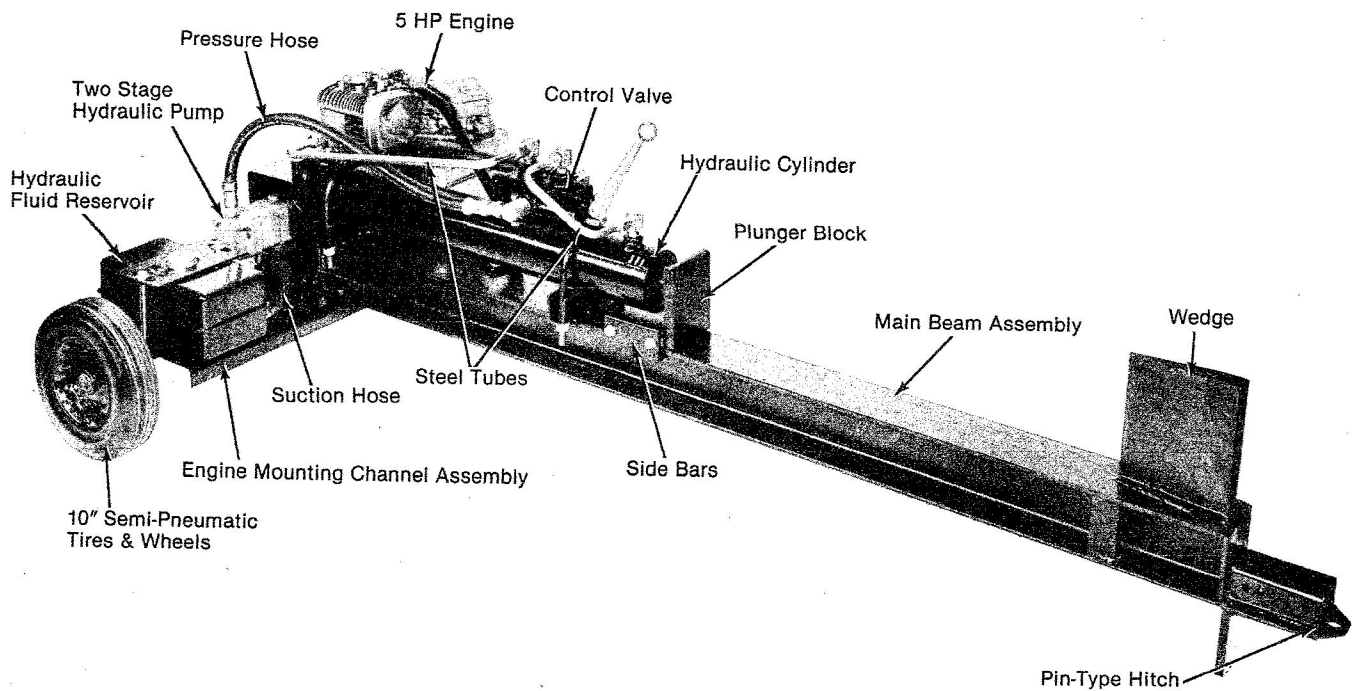

Model No. UDR 24371F