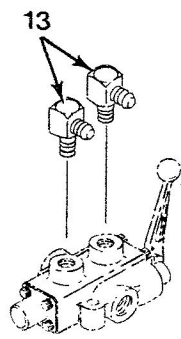

Model No. UDR 24372F

REPAIR PARTS

Key No.	Part No.	Description
1	900039	Hex Lock Nut (3/8-16) (7 used)
2	900022	Hex Nut (1/2-13) (4 used)
3	900021	Split Lock Washer (1/2) (4 used)
4	900036	Hex Head Bolt (3/8-16 x 1 (4 used)
5	200874	Main Beam
6	200128	Long Steel Tube
7	200127	Short Steel Tube
8	200369	Coupler Bracket
9	200003	Wedge
10	900074	Hex Head Bolt (3/8-16 x 1-1/4) (4 used) GR 8
11	900077	Hex Head Bolt (3/8-16 x 2-1/2)
12	200880	Hydraulic Cylinder (3-1/2 x 24)
13	200063	90° Male Elbow Fitting (4 used)
14	200014	U-Bolt
15	200266	Valve Mtg. Plate Ass'y.
16	900015	Split Lock Washer (3/8) (4 used)
17	200868	Side Bar (2 used)
18	200866	Plunger Block Ass'y.
19	200402	Shim (use as required)
20	900013	Hex Head Bolt (3/8-16 x 1-1/4) (2 used) GR 5
21	900026	Flat Washer (5/16) (4 used)
22	200582	Trailer Hitch Ass'y.
23	900076	Hex Head Bolt (3/8-16 x 3-3/4) (2 used) GR 5