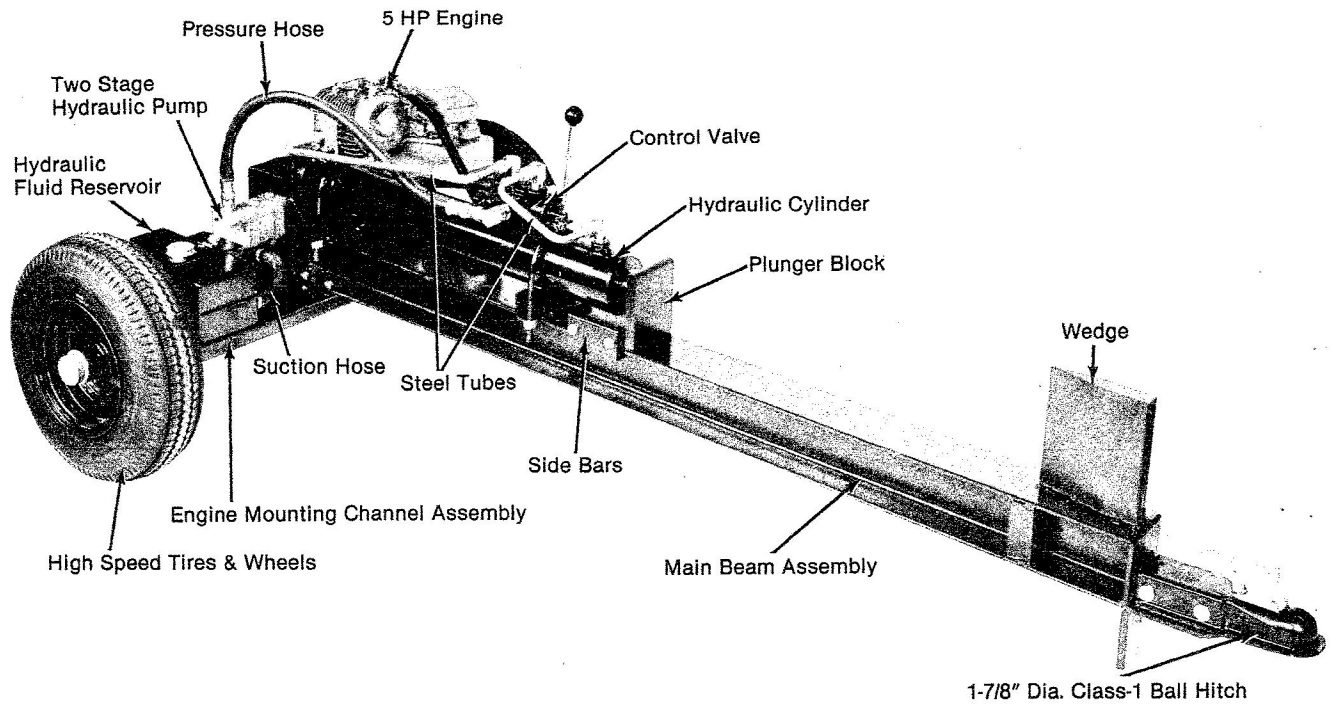

# HYDRAULIC LOG SPLITTER

5 H.P.  
HYDRAULIC  
LOG SPLITTER

MODEL NOS.  
UDR-24372F  
UDR-24371F

FORM NO. 89M-635B\*

MONTGOMERY  
**WARD**

owner's guide

and PARTS LIST

**MODEL NO. UDR-24372F**

**MODEL NO. UDR-24371F**

# MODEL NO. UDR-24372F