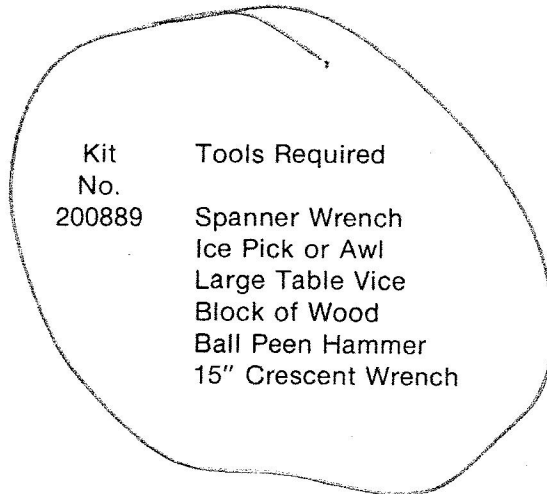

CYLINDER INFORMATION

- If the entire cylinder needs replacing, order by the part number listed on page 14 & 15.
- If your cylinder should begin to leak, you must order the packing seal kit.
- Always refer to cylinder type and the kit number when ordering seal kits.
- Your seal kit will include complete instructions on how to change the seals in the cylinder. The tools required are listed below.

TYPE "H"