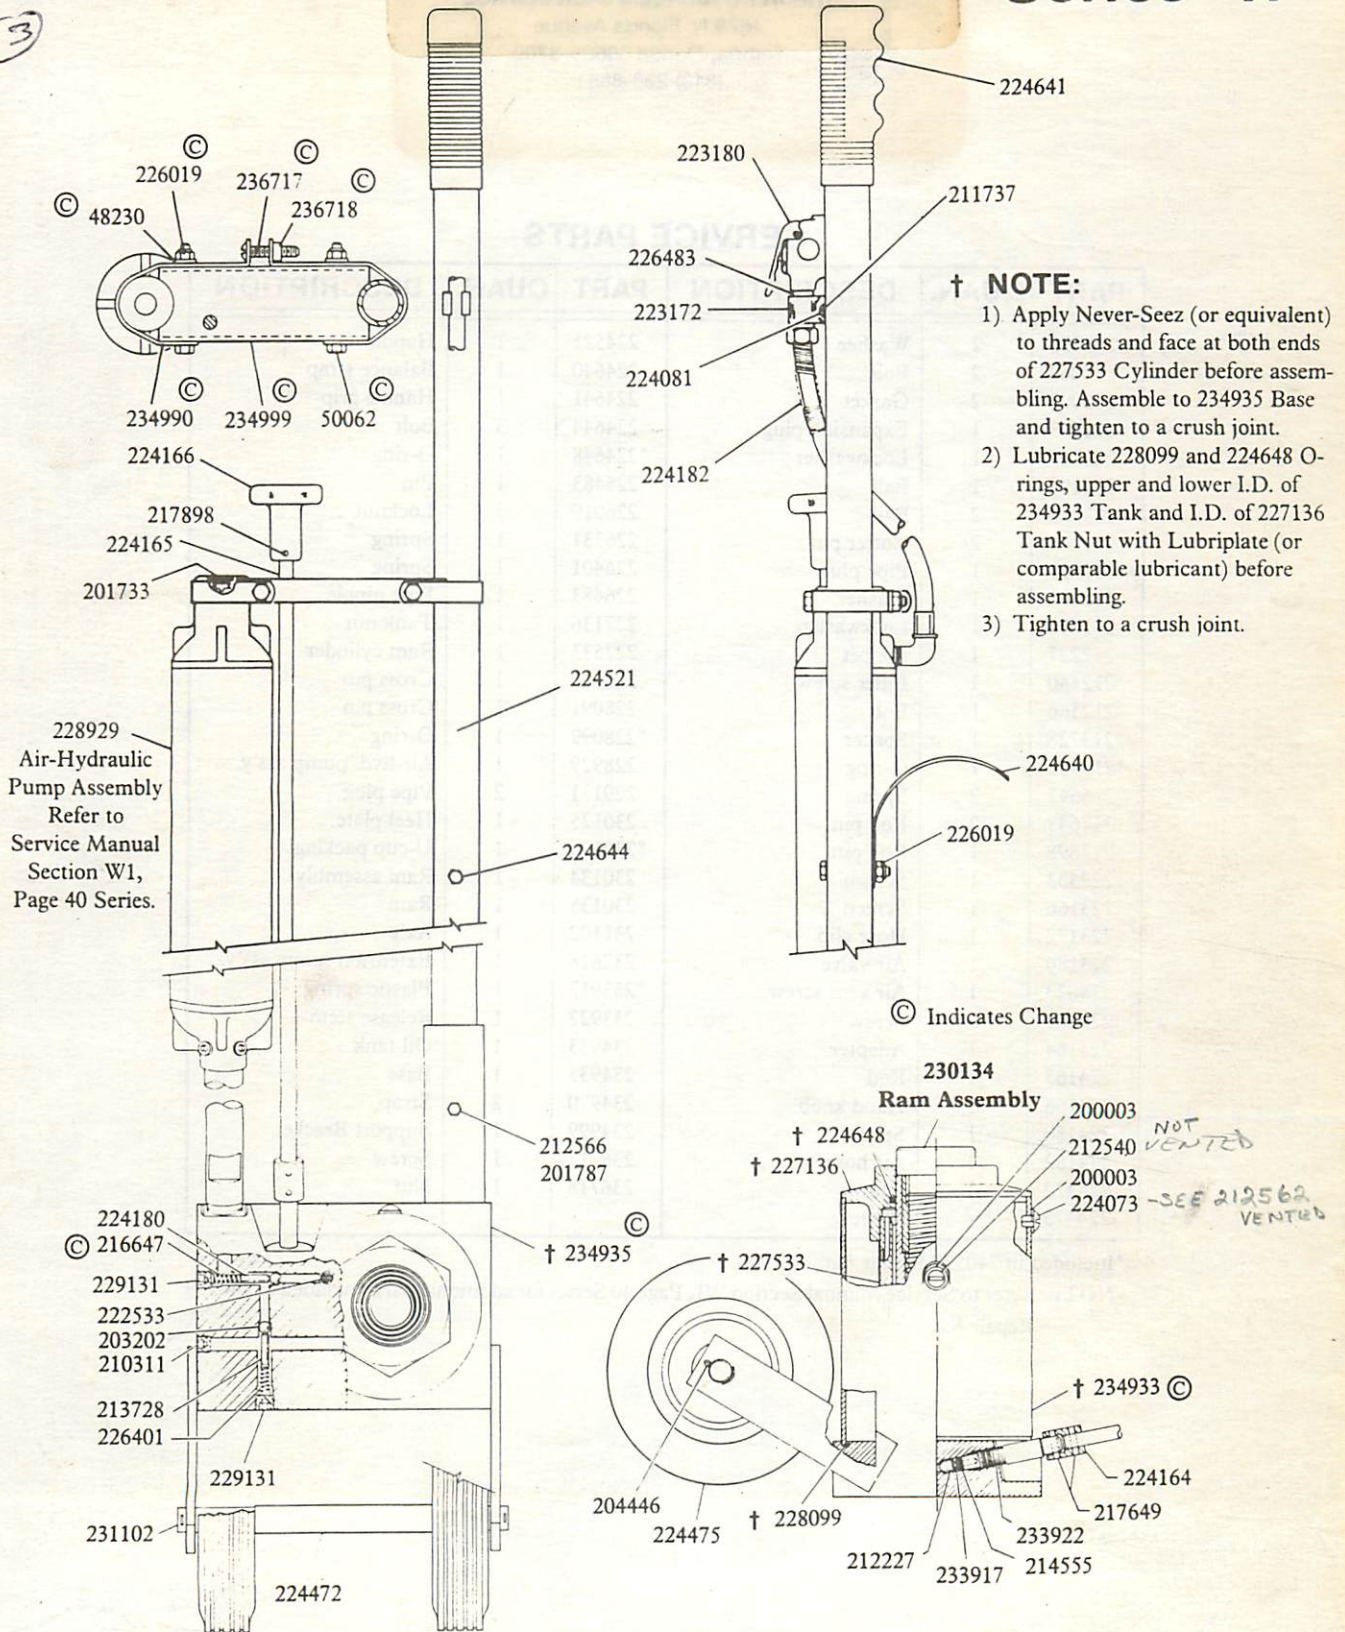

AIR-HYDRAULIC SERVICE JACK

20 TON CAPACITY

TRI-CITY HYDRAULIC JACK SERVICE

4628 N. Florida Avenue
Tampa, Florida 33603-3700
(813) 236-8551

Models 91-731 93731, YA731

Series "H"

3

LINCOLN
A PENTAIR COMPANY

SECTION - W1
PAGE - 10E

TRI-CITY HYDRAULIC JACK SERVICE

4628 N. Florida Avenue
Tampa, Florida 33603-3700
(813) 236-8551

SERVICE PARTS

PART	QUAN.	DESCRIPTION	PART	QUAN.	DESCRIPTION
48230	2	Washer	224521	1	Handle
50062	2	Bolt	224640	1	Balance strap
*200003	2	Gasket	224641	1	Handle grip
201733	1	Expansion plug	224644	3	Bolt
201787	1	Lockwasher	*224648	1	O-ring
*203199	1	Ball	225483	1	Pin
*203202	2	Ball	226019	5	Locknut
204446	2	Cotter pin	226331	1	Spring
210311	1	Pipe plug	226401	1	Spring
210411	1	Washer	226483	1	Pipe nipple
211737	1	Lockwasher	227136	1	Tank nut
212227	1	Poppet	227533	1	Ram cylinder
212540	1	Filler screw	228090	1	Cross pin
212566	1	Bolt	228091	1	Cross pin
213728	1	Spacer	*228099	1	O-ring
*214555	1	O-ring	228929	1	Air-hyd. pump ass'y.
216647	2	Spring	229131	2	Pipe plug
217649	2	Roll pin	230125	1	Heel plate
217898	1	Roll pin	*230126	1	U-cup packing
222533	1	Screen	230134	1	Ram assembly
223166	1	Screen	230135	1	Ram
223172	1	Hose clip	231102	1	Axle
223180	1	Air valve	232618	1	Extension screw ass'y.
224073	1	Air vent screw	*233917	1	Plastic spring
224081	1	Screw	233922	1	Release stem
224164	1	Adapter	234933	1	Oil tank
224165	1	Rod	234935	1	Base
224166	1	Hand knob	234990	2	Strap
224180	1	Spacer	234999	1	Support Bracket
224182	1	Air hose	236717	1	Screw
224472	1	Spacer	236718	1	Nut
224475	2	Wheel			

*Included in 240579 Repair Kit.

NOTE: Refer to Service Manual Section W1, Page 40 Series for additional parts included in 240579 Repair Kit.