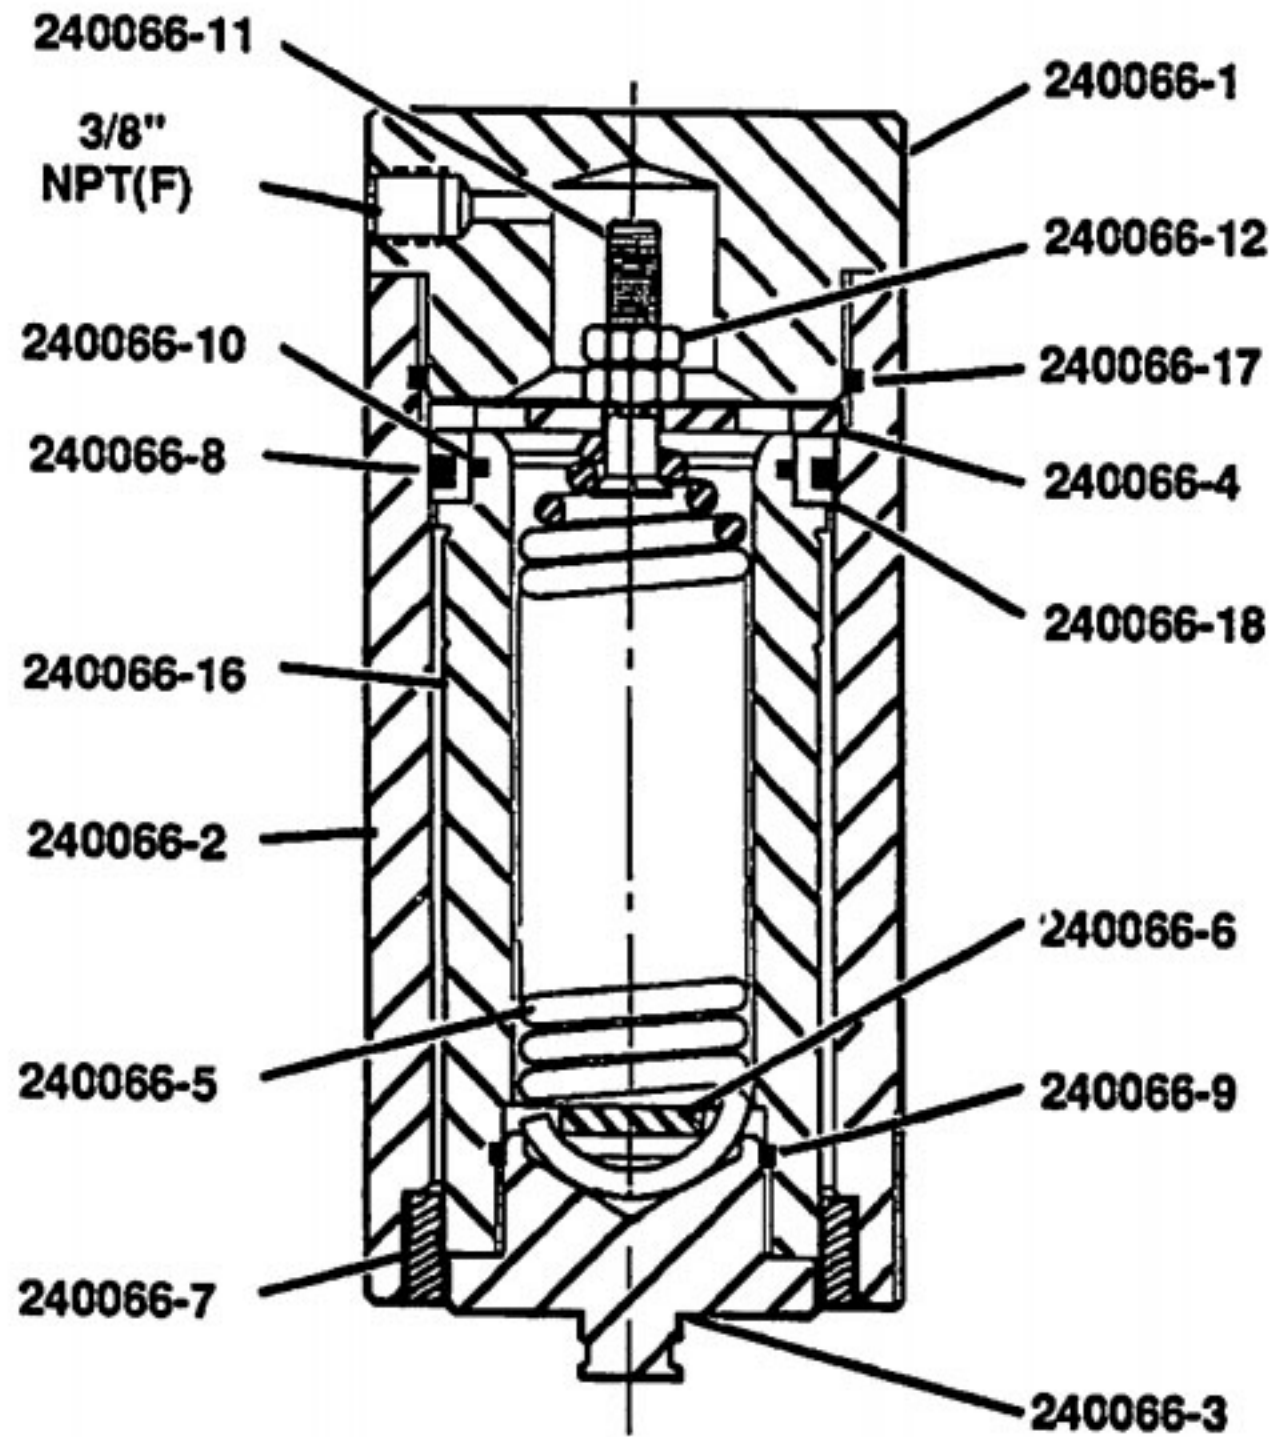

**232919
RAM ASSEMBLY**

SERVICE PARTS

PART	QTY	DESCRIPTION
240066-1	1	Ram cylinder base
240066-2	1	Ram cylinder
240066-3	1	Ram plunger head
240066-4	1	Return spring plate
240066-5	1	Plunger return spring
240066-6	1	Spring anchor plate
240066-7	1	Gland nut
240066-8	1	G.T. ring
240066-9	1	O-ring
240066-10	1	O-ring
240066-11	1	Spring anchor screw
240066-12	2	Jam nut
240066-16	1	Ram plunger
240066-17	1	O-ring
240066-18	1	Wear ring