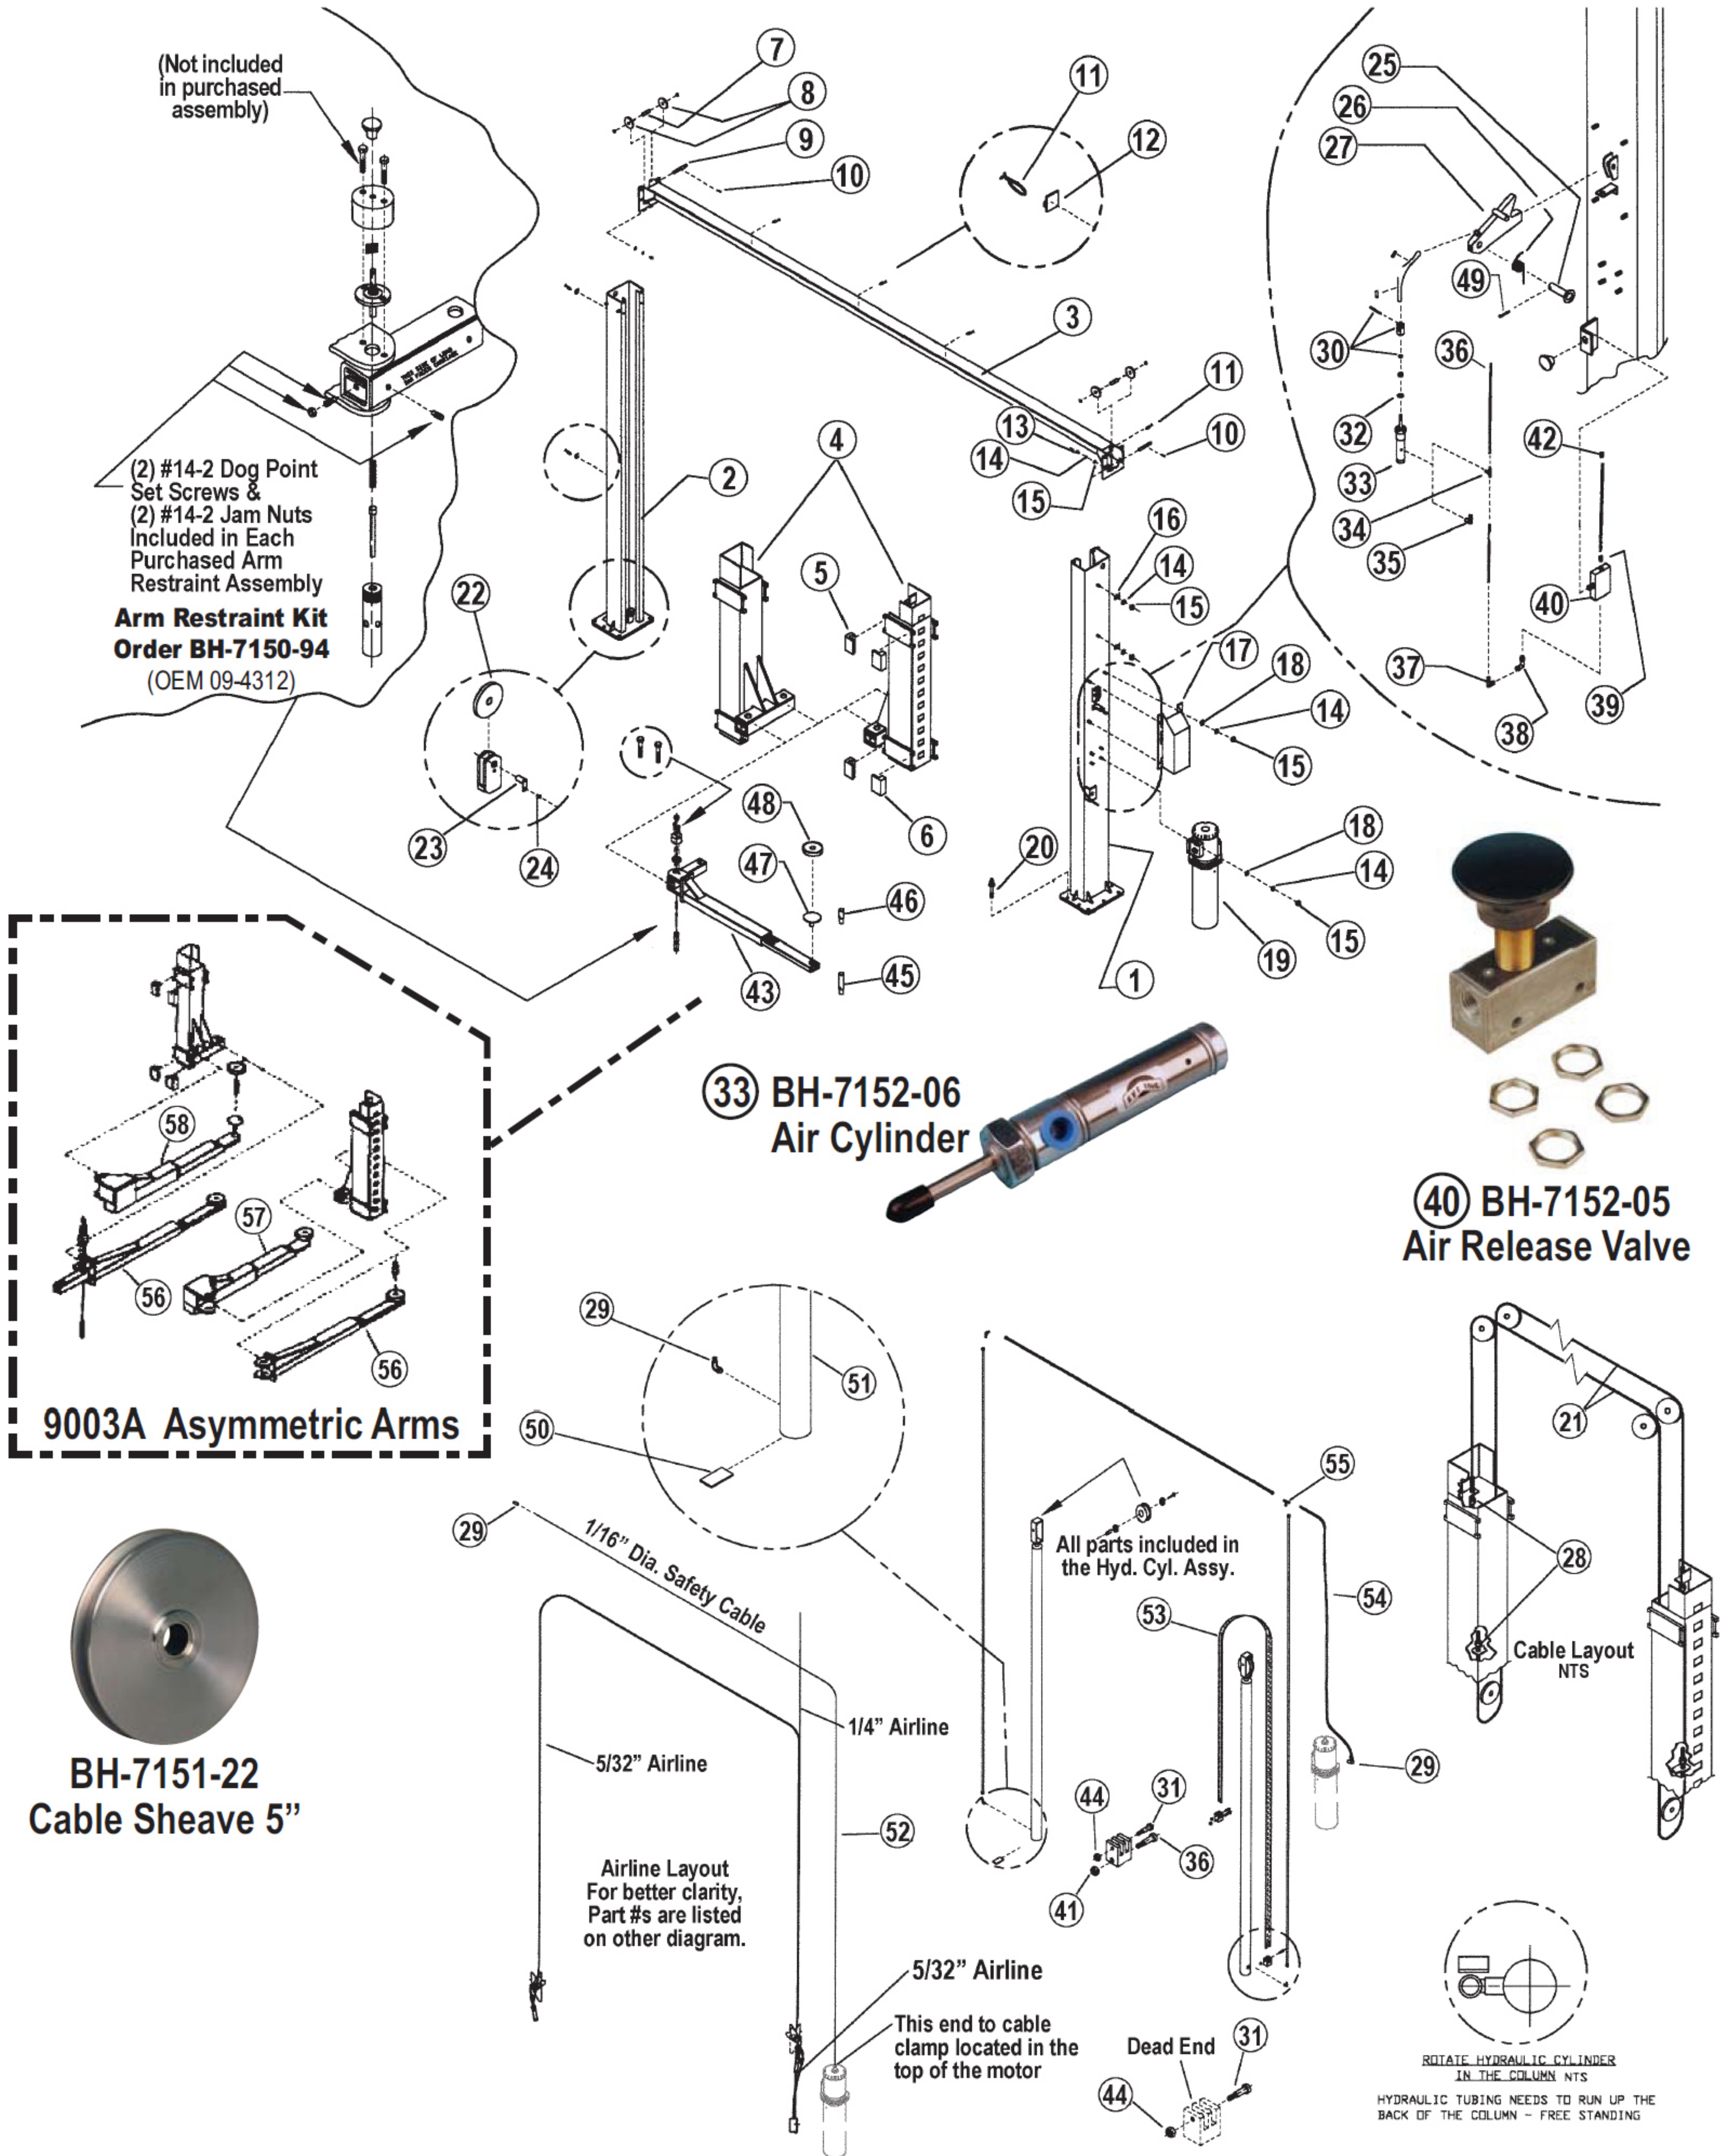

Models 9003 and 9003A

Models 9003 and 9003A

Item	Part #	Ref. OEM #	Description
1*	call for details	09-0060A	Column - Control Side
2*	call for details	09-0059A	Column - Idle Side
3*	call for details	09-1131A	Overhead Weldment
4*	call for details	09-2301A	Carriages
5	call for details	A092306	Slider Block
6	call for details	A092307	Slider Block
7	call for details	09-1136-01	Pulley Pin
8	BH-7151-22	A90124	Cable Sheave 5"
9	call for details	09-1135	
10	F-CP-187-1750	A00030-14	Cotter Pin 3/16 x 1-3/4
11	BH-7153-90	X00025	Wire Tie 5-1/2
12	BH-7155-63	X00123	Hose Tie Mounting Clip
13	F-HC-0312-18-1000	A00005-08	Hex Bolt 5/16-18 x 1
14	F-LW-0312	A00002-05	Split Lockwasher 5/16
15	F-HN-0312-18	A00001-05	Hex Nut 5/16-18
16	BH-7157-38	07-3153	Hose Mounting Clip
17	BH-7151-60	07-3151A	Lock Cover
18	F-FW-0312-SAE	A00003-05	Washer 5/16
19	BH-7006-01		Hyd. Power Unit 1PH
	BH-7006-03		Hyd. Power Unit 3PH
20	BH-7075-03L	X00015	3/4 x 5-1/2" Wedge Anchor
21	BH-7151-75	A93133-23	Equalizer Cable 379"
	BH-7151-68	A93133-16	Equalizer Cable 367-1/4"
	call for details	A93033-16	Equalizer Cable, Specify Length
22	BH-7151-22	A90124	Cable Sheave 5"
23	BH-7151-23	90-130A-01	Sheave Axle
24	F-HC-0250-20-0500	A00004-04	Hex Bolt 1/4-20 x 1/2
25	BH-7157-30	07-3125A	Safety Dog Axle
26	BH-7152-26	A073132	Spring
27	BH-7157-29	07-3121A	Safety Dog
28	F-LN-0750-10	A00007-12	Locknut 3/4-10