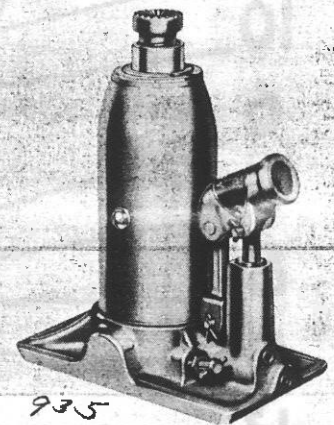

No. 2940 ✓

No. 2950 ✓

For Prices, See Numerical List On Last Page

906

2915 — 1½-Ton Capacity

930

2935 — 5-Ton Capacity

945

2950 — 12-Ton Capacity

925

2930 — 3-Ton Capacity

935

2940 — 8-Ton Capacity

PROMPT EFFICIENT JACK SERVICE

●Authorized Ajax Service Stations are located in principal cities in the United States and Canada. They are operated by experienced mechanics who are equipped to give fast and efficient service on both repairs and genuine Ajax parts. Jacks will be carefully inspected at any of the Ajax Service Stations and, if requested, the sender will be advised of the cost of repairs, before any work is done. All inspection work is done free of charge.