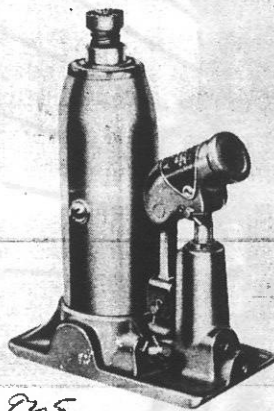

No. 2940 ✓

No. 2950 ✓

For Prices, See Numerical List On Last Page

906

2915 — 1½-Ton Capacity

930

2935 — 5-Ton Capacity

945

2950 — 12-Ton Capacity

925

2930 — 3-Ton Capacity

935

2940 — 8-Ton Capacity

PROMPT EFFICIENT JACK SERVICE

●Authorized Ajax Service Stations are located in principal cities in the United States and Canada. They are operated by experienced mechanics who are equipped to give fast and efficient service on both repairs and genuine Ajax parts. Jacks will be carefully inspected at any of the Ajax Service Stations and, if requested, the sender will be advised of the cost of repairs, before any work is done. All inspection work is done free of charge.