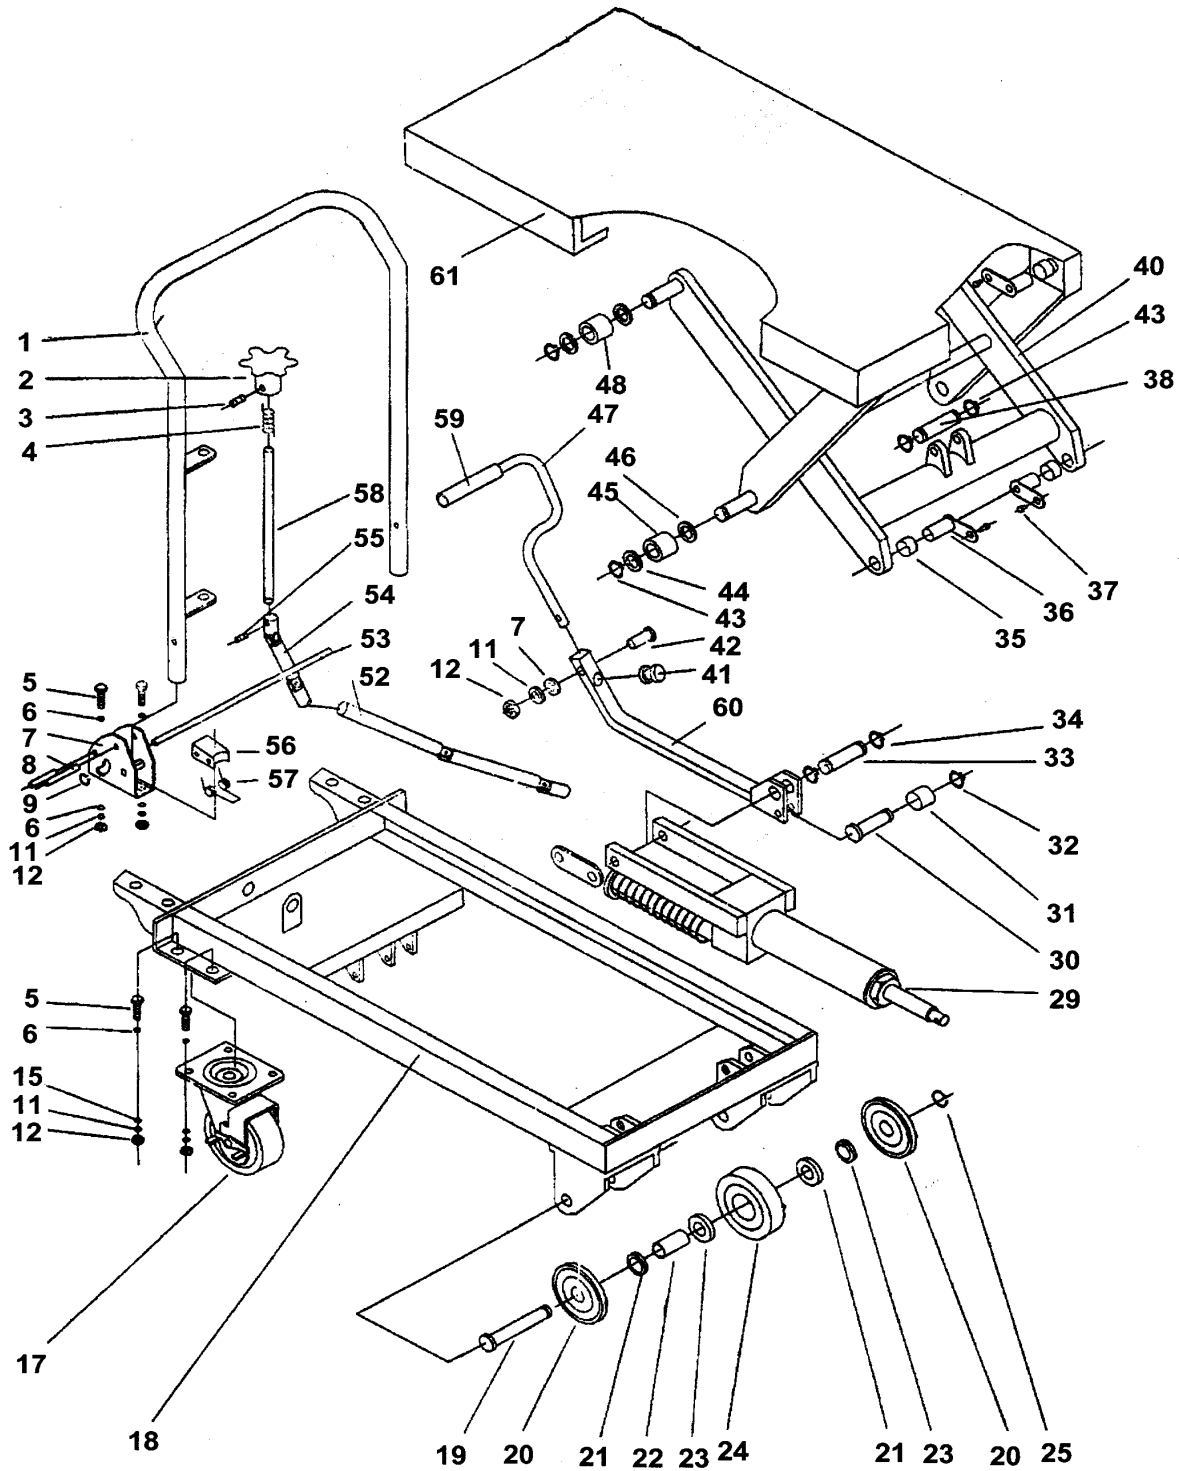

MODEL 3904 - 1,000lb. Hydraulic Table Lift

*** ONLY PARTS WITH A "PART ORDER NUMBER" ARE AVAILABLE FOR SALE.
DO NOT COPY OR DISTRIBUTE THIS MATERIAL WITHOUT PERMISSION OF AFF, INC.**