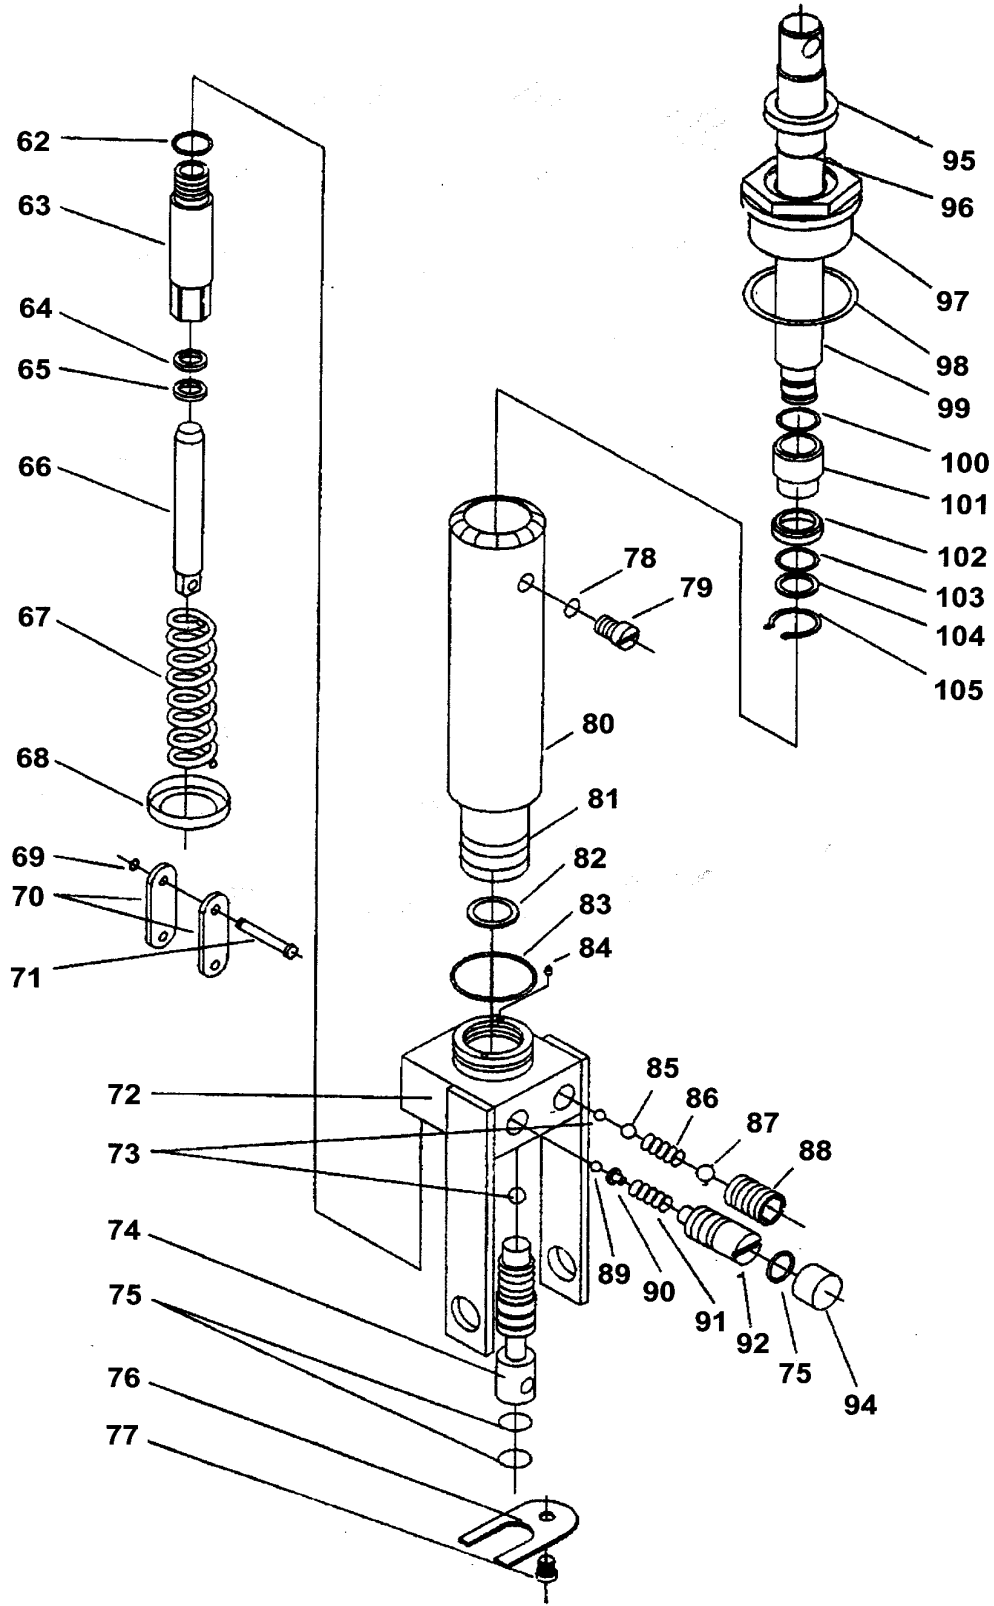

MODEL 3904 - 1,000lb. Hydraulic Table Lift

*** ONLY PARTS WITH A "PART ORDER NUMBER" ARE AVAILABLE FOR SALE.
DO NOT COPY OR DISTRIBUTE THIS MATERIAL WITHOUT PERMISSION OF AFF, INC.**