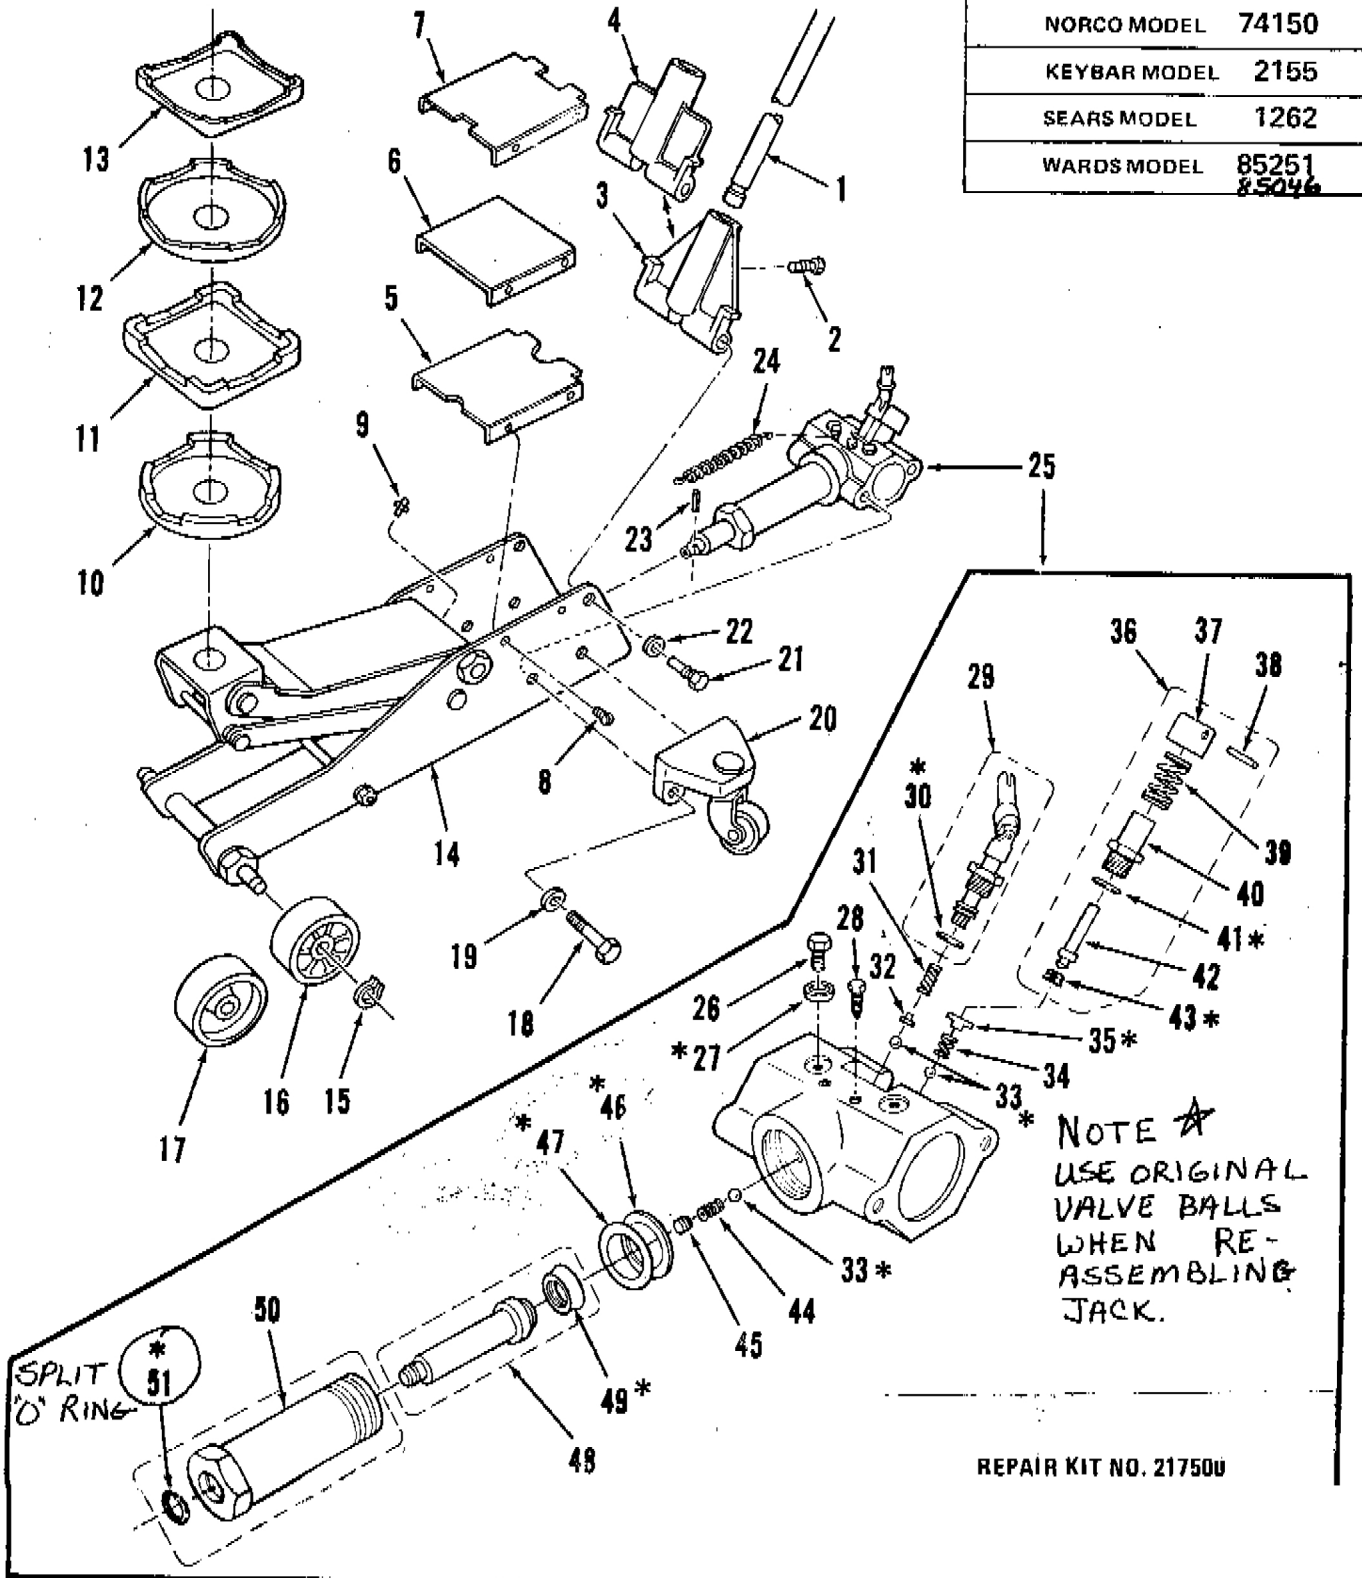

norco repair parts list

**1½ TON
HEAVY DUTY
professional
FLOOR SERVICE
JACK**

NORCO MODEL	74150
KEYBAR MODEL	2155
SEARS MODEL	1262
WARDS MODEL	85251 85246

REPAIR KIT NO. 21750U