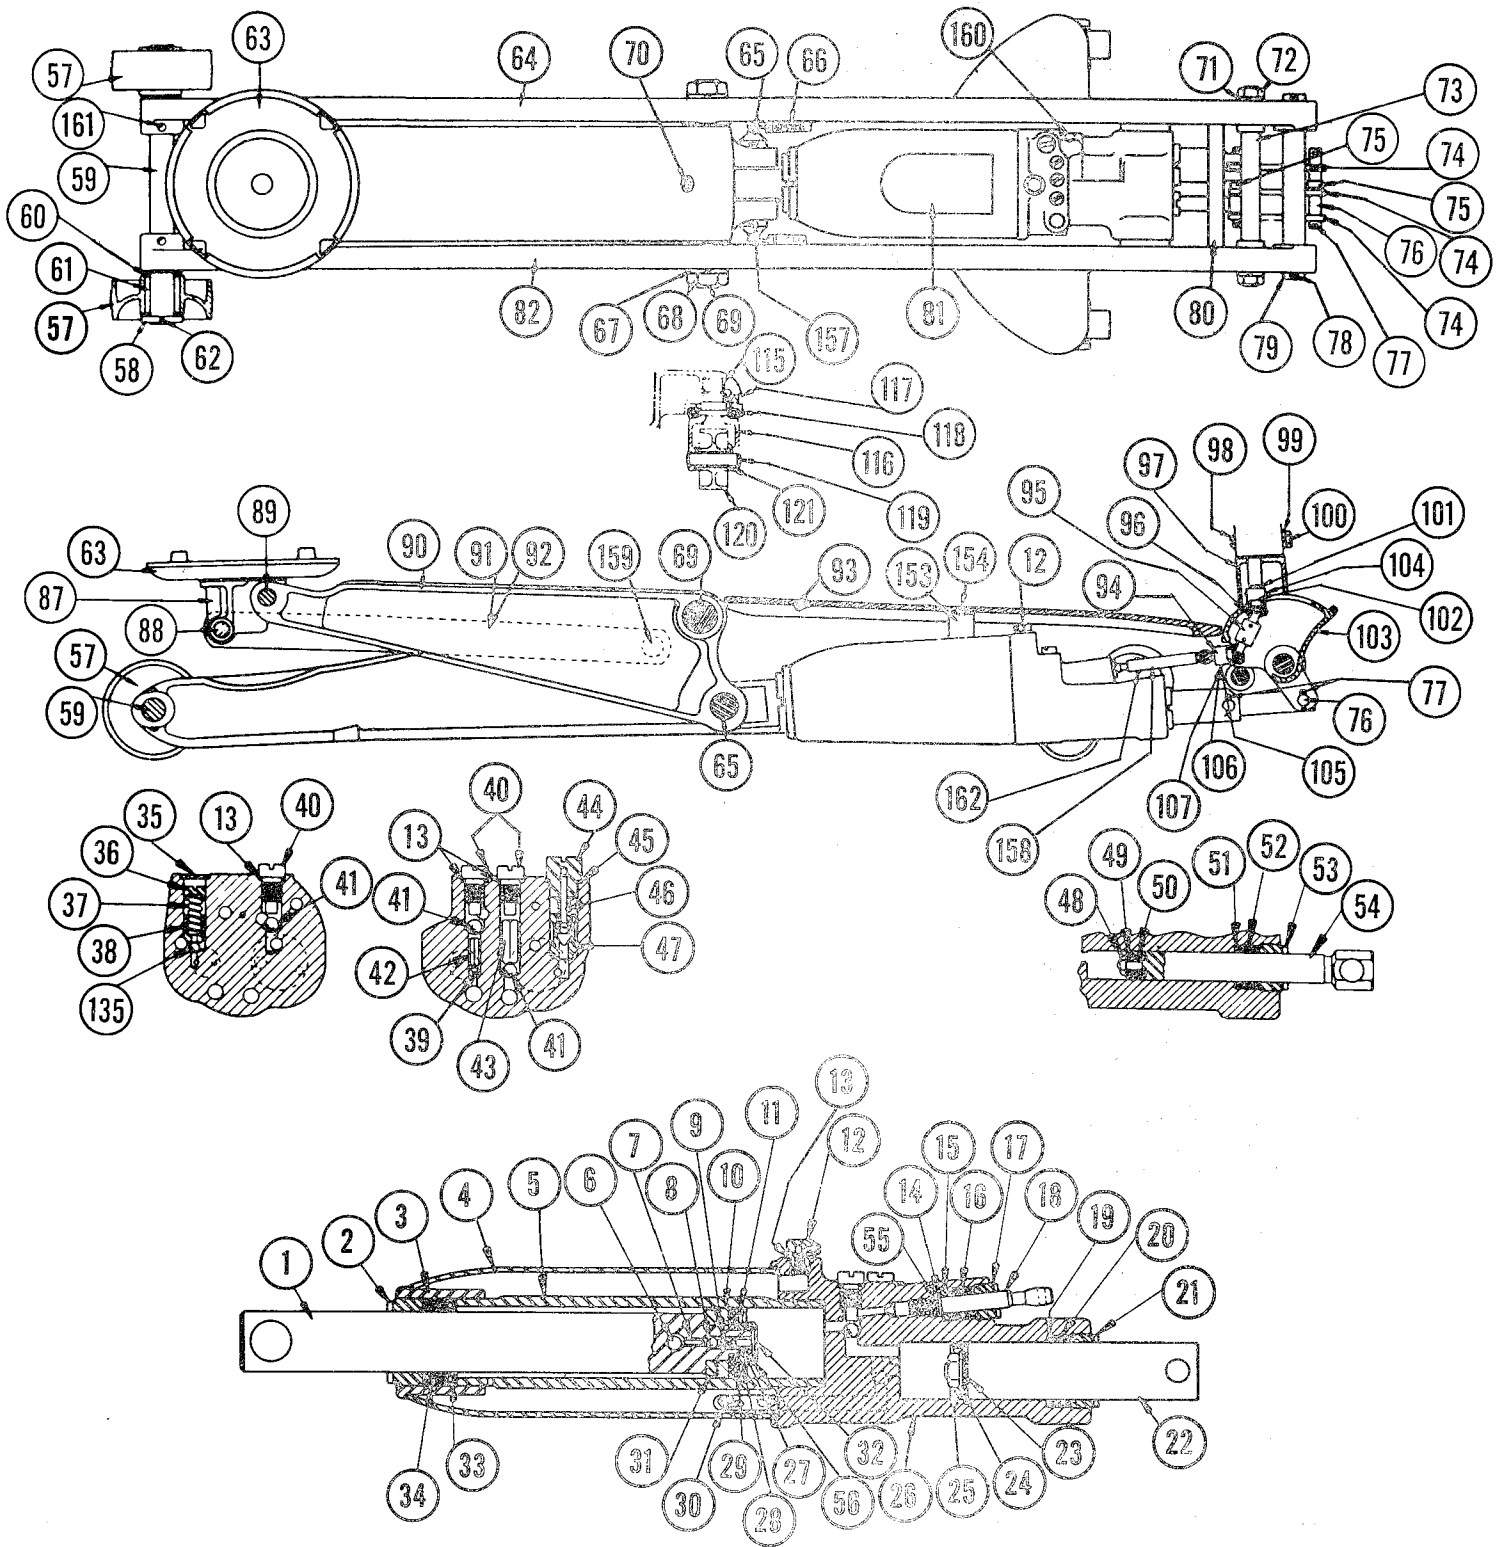

MODEL 782 WALKER. NO PARTS AVAILABLE EXCEPT GENERIC SOFT SEAL

Lower Handle -- Series B

Lower Handle -- Series A

Handle Knob -- Series A and B