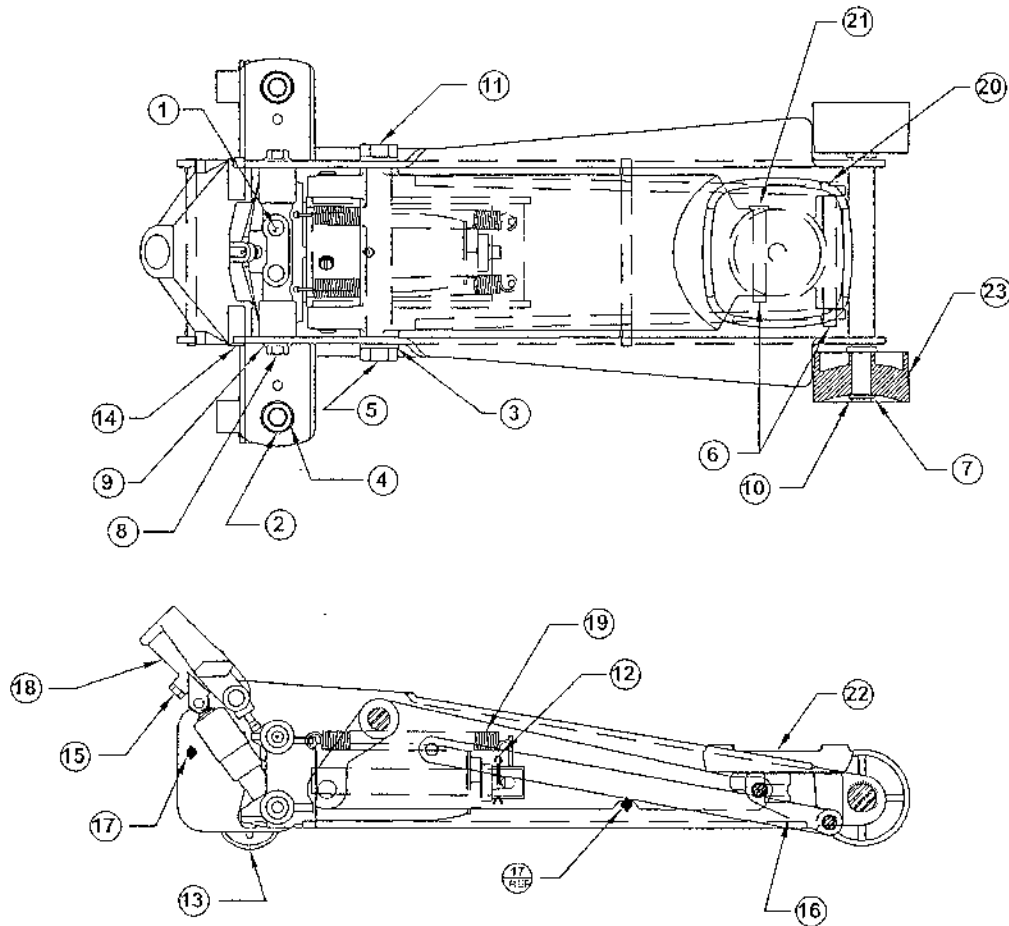

# 2 TON SERVICE JACK SERIES "E" MODELS- W93642, 91-642, YA642A, DT642

## SERVICE PARTS SHEET

ITEM #	PART #	QTY.	DESCRIPTION
1.	201733	2	PLUG, 5/8 EXPANSION
2.	201115	2	WASHER, 3/4 LOCK
3.	201478	2	WASHER, 7/8 LOCK
4.	219451	2	NUT, 3/4 HEX
5.	203311	2	NUT, 7/8 JAM
6.	201801	2	CLIPS, RETAINER
7.	214557	2	E-CLIP
8.	212673	4	1/2-13 HEX HD.
9.	234668	4	WASHER, 1/2" FLAT
10.	204324	2	WASHER, FLAT
11.	210700	1	PIN, FULCRUM

ITEM #	PART #	QTY.	DESCRIPTION
12.	221408	1	PIN, COTTER
13.	231583	2	CASTER, SWIVEL
14.	234663	2	PIN, PIVOT
15.	234956	1	BOLT, 3/8-24 HEX HD.
16.	239306	1	HOUSING, LIFT CAP
17.	239314	2	BAR, SHIELD
18.	239342	1	SOCKET, HANDLE
19.	243618	2	SPRING, RETURN
20.	243838	1	PIN
21.	243839	1	PIN
22.	239304	1	CAP, LIFT
23.	234678	2	WHEEL, FRONT

ITEM #	PART #	QTY.	DESCRIPTION	
	22.	226375	1	SPRING, SAFETY VALVE
	23.	226376	1	ADAPTER
*	24.	228256	1	U-CUP
*	25.	230300	1	WASHER, BACK-UP
*	26.	230301	1	PLATE, HEEL
*	27.	233917	1	SPRING
	28.	234662	1	RING, RETAINING
	29.	234948	1	ASSEMBLY, PUMP
	30.	261476	1	NUT, TANK
	31.	226357	1	COVER, LOWER
	32.	243628	1	COVER, UPPER
	33.	248723	1	RAM
	34.	248726	1	BASE, MACHINED
	35.	248731	1	ASSEMBLY, UNIVERSAL
	36.	248925	1	CYLINDER
	37.	248926	1	TANK, OIL
*	38.	226351	1	WASHER, RUBBER
INVALID	39.	260445	1	GASKET, RESERVOIR
*	40.	260446	1	GASKET, CYLINDER
	41.	261465	1	HANDLE, UPPER
	42.	261466	1	HANDLE, LOWER