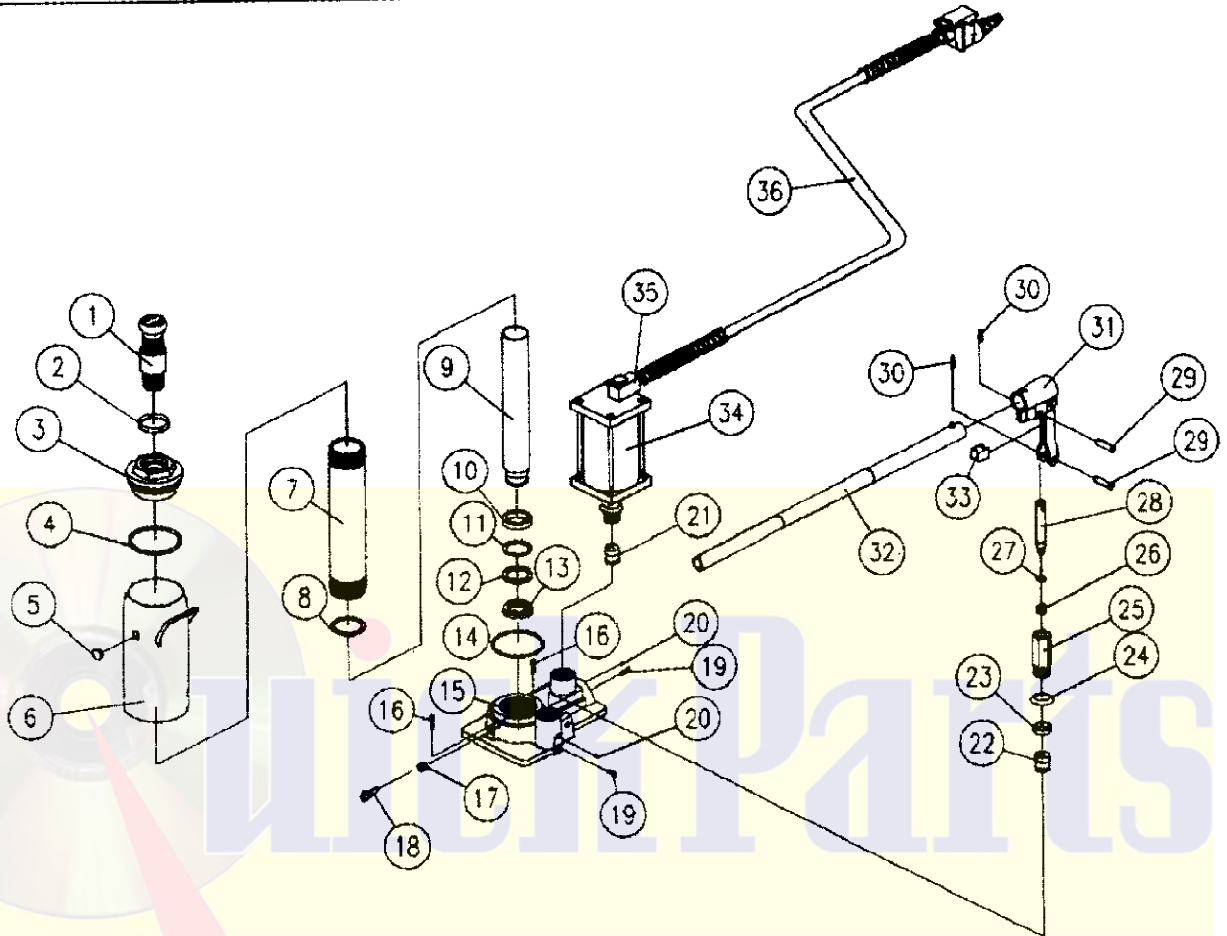

12 TON AIR/MANUAL BOTTLE JACK

PART NO.	DESCRIPTION	CONSISTS OF
244905	Air cylinder assembly	34
244953	Handle assembly	32
244954	Handle sleeve assembly	23, 24, 25, 26, 27, 28, 29(2 each), 30, 31, 33
244955	Hydraulic cartridge assembly	22
244956	Hydraulic cartridge assembly	21
244958	Base	15
244959	Base assembly kit	16(2 each), 17, 18, 19(2 each), 20(2 each)
244960	Reservoir	5, 6
244961	Bottle jack assembly	1, 2, 3, 4, 5, 6, 7, 8, 9, 10, 11, 12, 13, 14, 15, 16(2 each), 17, 18, 19(2 each), 20(2 each)
244962	Seal kit	2, 4, 5, 8, 12, 13, 14, 17, 20(2 each), 23, 26, 27
246341	Hose	36
246351	Swivel adapter	35
416977	Product label, H68032	
416991	Product label, B67129	
418329	Product label, 94-219	
H3100100	Warning label	
418905	Product label, U72215	
415567	Warning label, U72215	